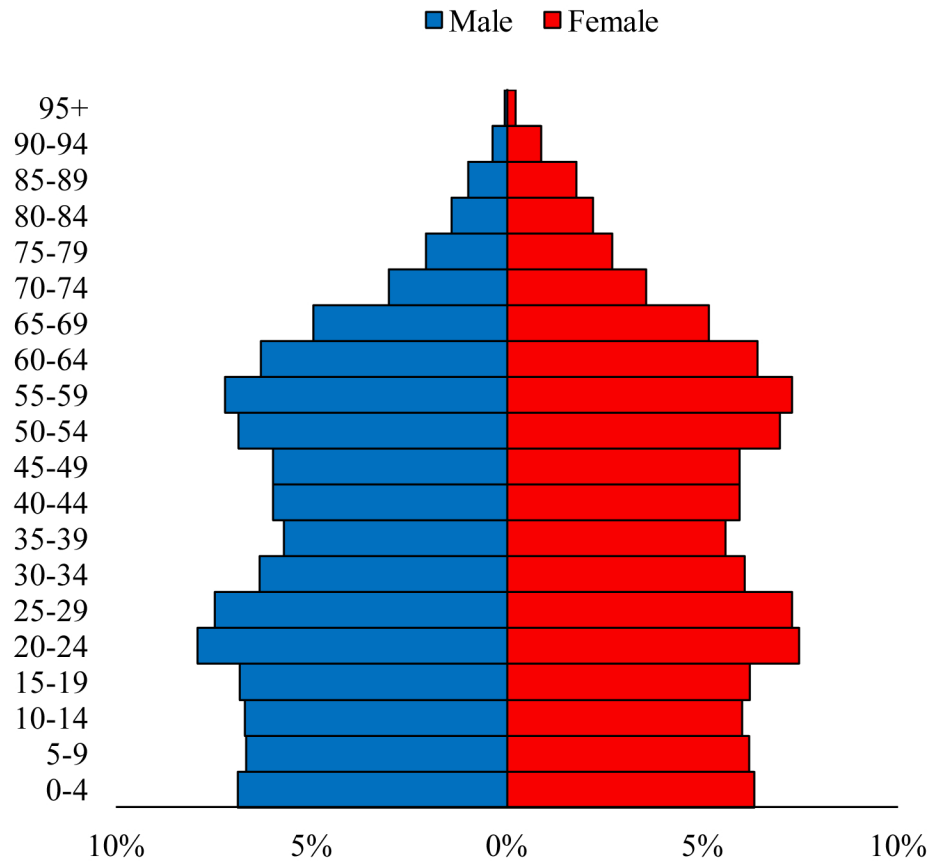

Population Pyramids of Ohio by County

Lucas County Projected Population Pyramid, 2015

Ohio Projected Population Pyramid, 2015

Go to: <http://scripps.muohio.edu/content/population-pyramids-ohio-county-2010-2050> to download individual population pyramids (PDF, J-PEG, TIFF formats available).

Note: Population pyramids display % of populations by 5 years age groups.

Citation: Mehdizadeh, S., Ritchey, P. N., Tipsuk, P., & Yamashita, T. (2012). Population Pyramids of Ohio by County. Scripps Gerontology Center, Miami University, Oxford, OH.