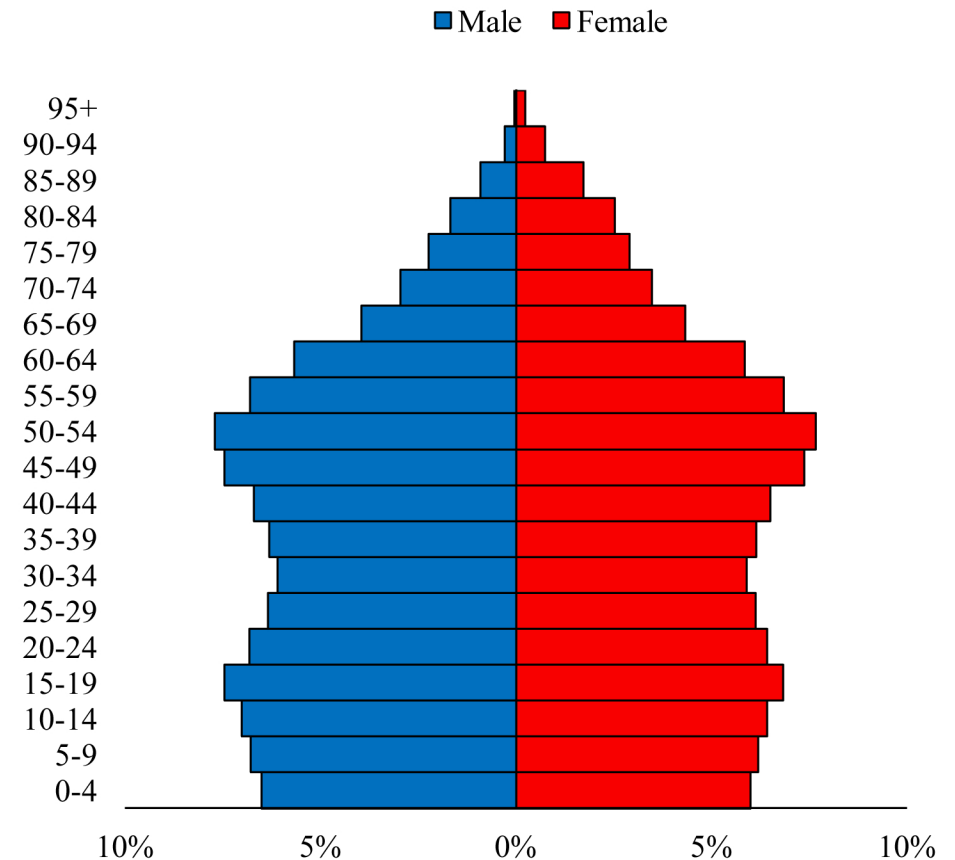

Population Pyramids of Ohio by County

Lucas County Population Pyramid, 2010

Ohio Population Pyramid, 2010

Go to: <http://scripps.muohio.edu/content/population-pyramids-ohio-county-2010-2050> to download individual population pyramids (PDF, J-PEG, TIFF formats available).

Note: Population pyramids display % of populations by 5 years age groups.

Citation: Mehdizadeh, S., Ritchey, P. N., Tipsuk, P., & Yamashita, T. (2012). Population Pyramids of Ohio by County. Scripps Gerontology Center, Miami University, Oxford, OH.