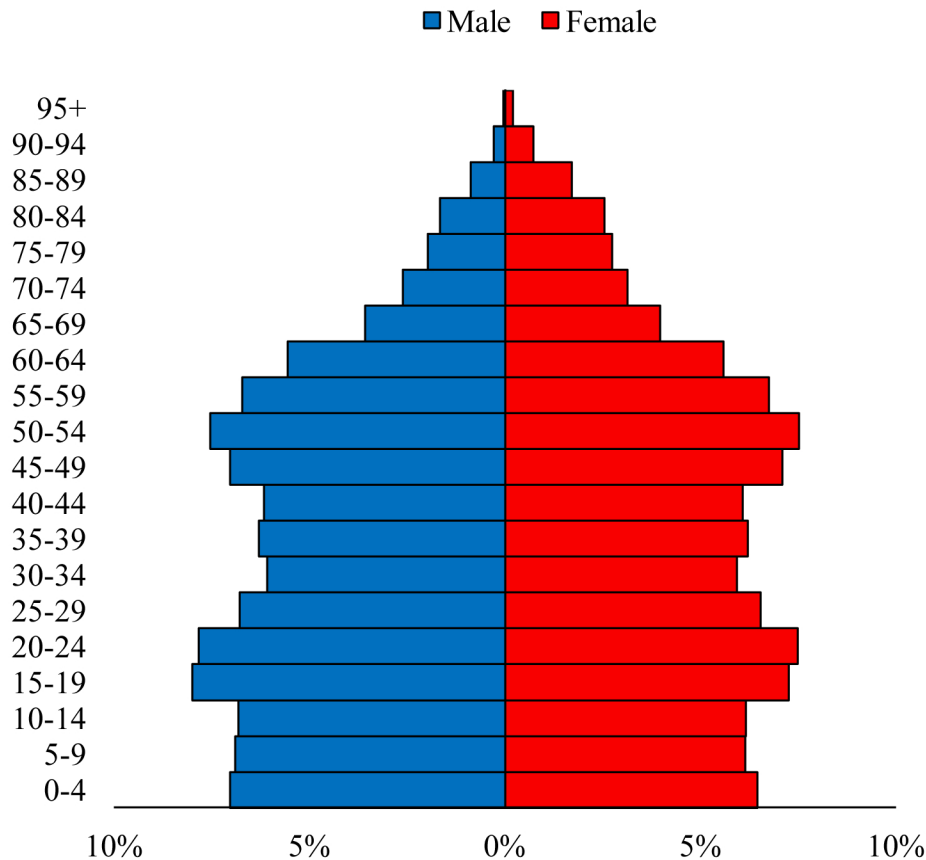

Population Pyramids of Ohio by County

Lucas County Population Pyramid, 2010

Ohio Population Pyramid, 2010

Go to: <http://scripps.muohio.edu/content/population-pyramids-ohio-county-2010-2050> to download individual population pyramids (PDF, J-PEG, TIFF formats available).

Note: Population pyramids display % of populations by 5 years age groups.

Citation: Mehdizadeh, S., Ritchey, P. N., Tipsuk, P., & Yamashita, T. (2012). Population Pyramids of Ohio by County. Scripps Gerontology Center, Miami University, Oxford, OH.