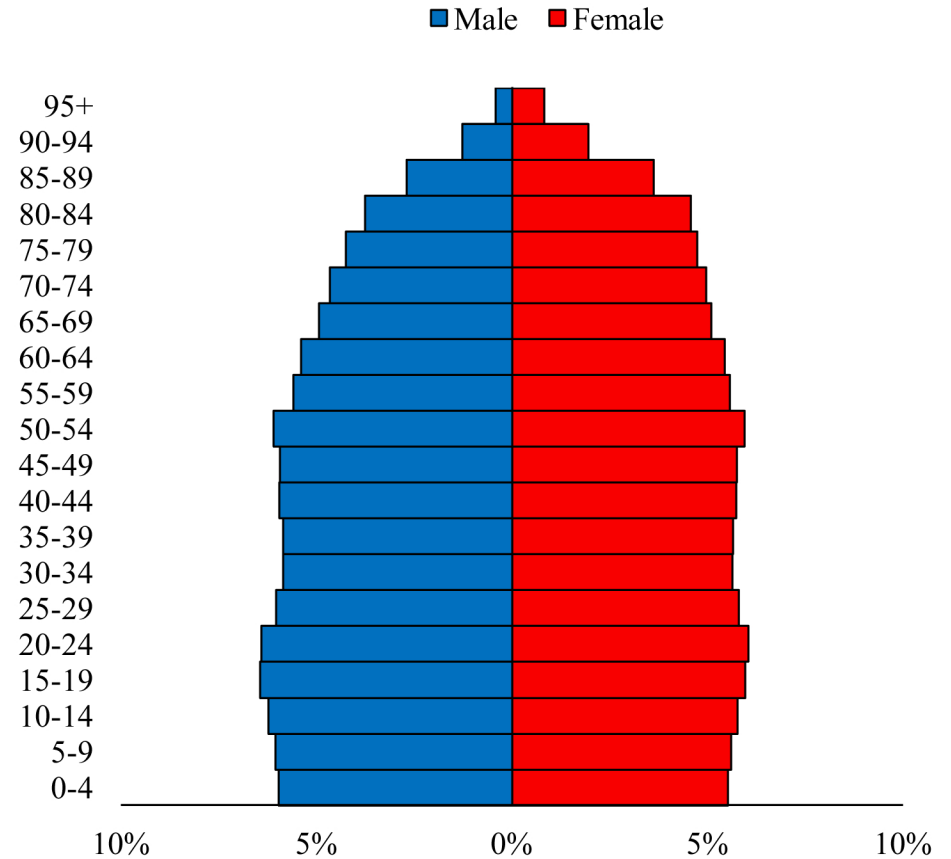

Population Pyramids of Ohio by County

Lorain County Projected Population Pyramid, 2045

Ohio Projected Population Pyramid, 2045

Go to: <http://scripps.muohio.edu/content/population-pyramids-ohio-county-2010-2050> to download individual population pyramids (PDF, J-PEG, TIFF formats available).

Note: Population pyramids display % of populations by 5 years age groups.

Citation: Mehdizadeh, S., Ritchey, P. N., Tipsuk, P., & Yamashita, T. (2012). Population Pyramids of Ohio by County. Scripps Gerontology Center, Miami University, Oxford, OH.