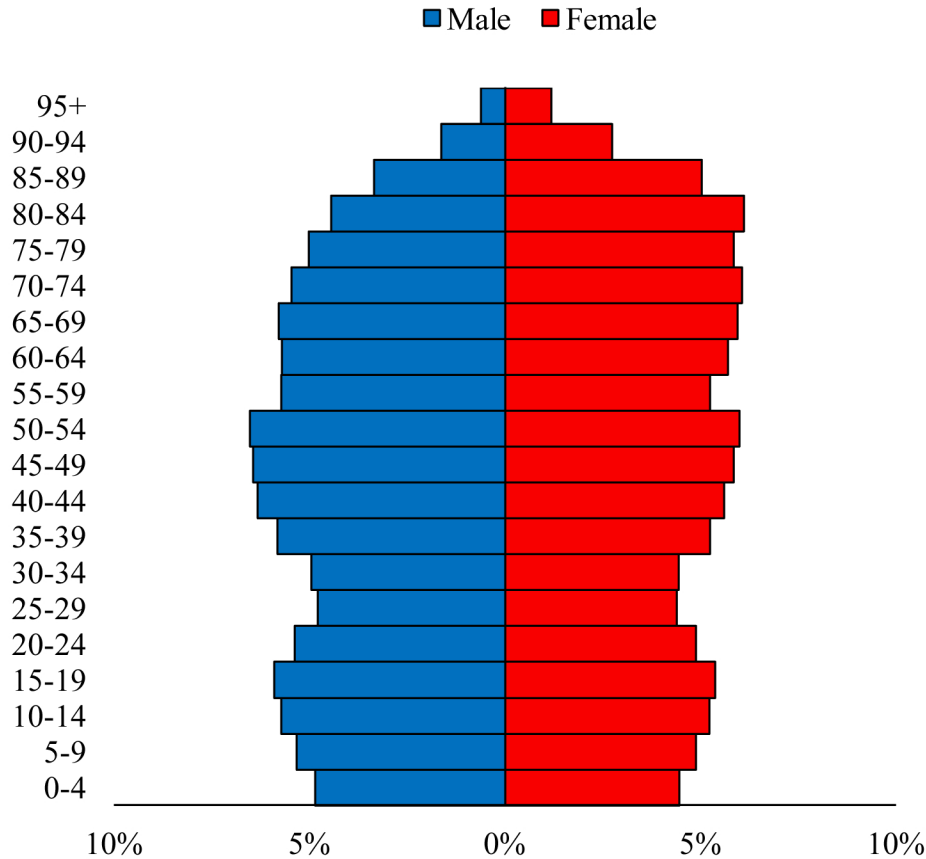

Population Pyramids of Ohio by County

Lorain County Projected Population Pyramid, 2045

Ohio Projected Population Pyramid, 2045

Go to: <http://scripps.muohio.edu/content/population-pyramids-ohio-county-2010-2050> to download individual population pyramids (PDF, J-PEG, TIFF formats available).

Note: Population pyramids display % of populations by 5 years age groups.

Citation: Mehdizadeh, S., Ritchey, P. N., Tipsuk, P., & Yamashita, T. (2012). Population Pyramids of Ohio by County. Scripps Gerontology Center, Miami University, Oxford, OH.