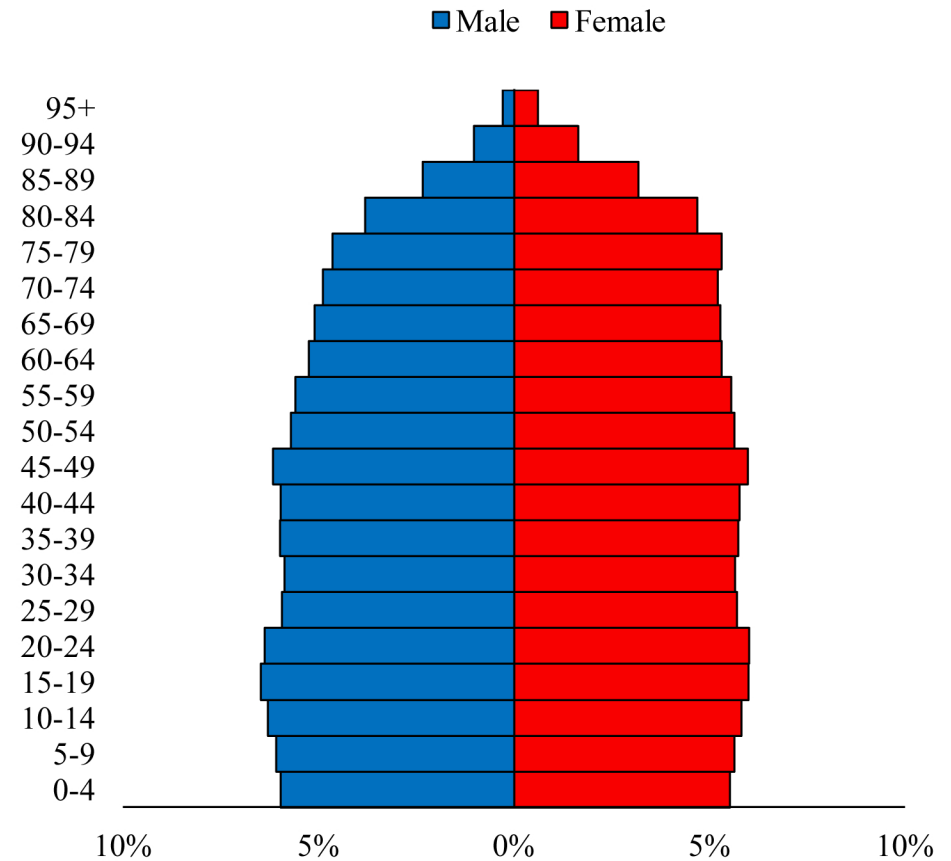

# Population Pyramids of Ohio by County

Lorain County Projected Population Pyramid, 2040

Ohio Projected Population Pyramid, 2040

**Go to:** <http://scripps.muohio.edu/content/population-pyramids-ohio-county-2010-2050> to download individual population pyramids (PDF, J-PEG, TIFF formats available).

**Note:** Population pyramids display % of populations by 5 years age groups.

**Citation:** Mehdizadeh, S., Ritchey, P. N., Tipsuk, P., & Yamashita, T. (2012). Population Pyramids of Ohio by County. Scripps Gerontology Center, Miami University, Oxford, OH.