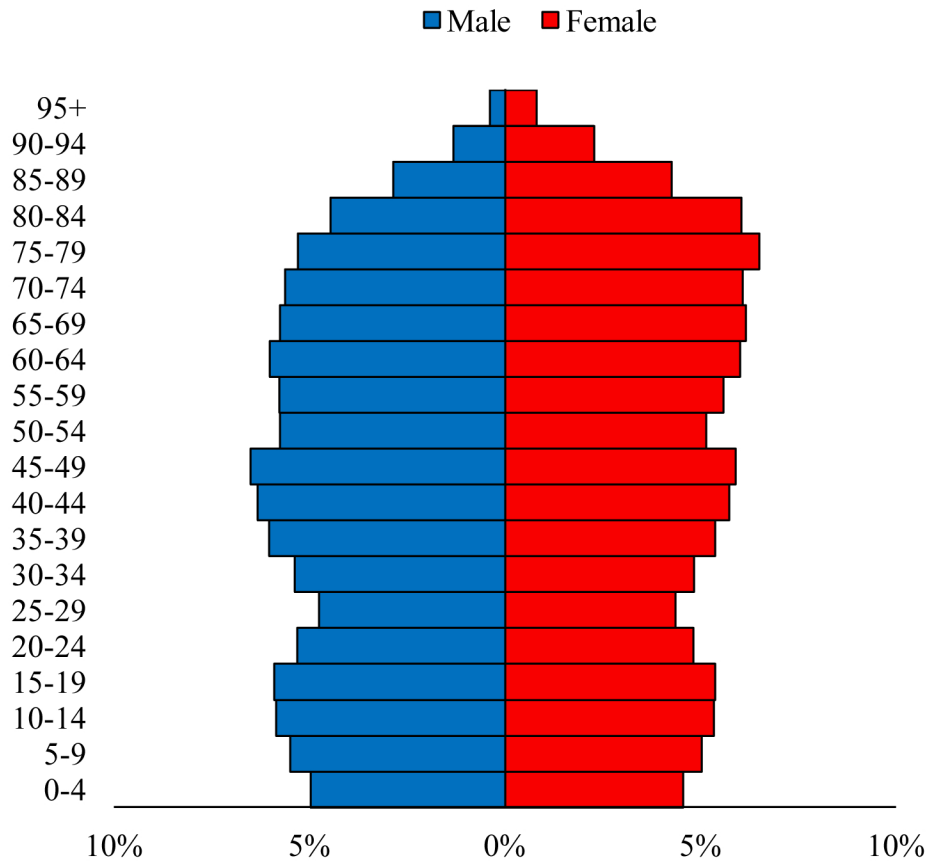

# Population Pyramids of Ohio by County

Lorain County Projected Population Pyramid, 2040

Ohio Projected Population Pyramid, 2040

**Go to:** <http://scripps.muohio.edu/content/population-pyramids-ohio-county-2010-2050> to download individual population pyramids (PDF, J-PEG, TIFF formats available).

**Note:** Population pyramids display % of populations by 5 years age groups.

**Citation:** Mehdizadeh, S., Ritchey, P. N., Tipsuk, P., & Yamashita, T. (2012). Population Pyramids of Ohio by County. Scripps Gerontology Center, Miami University, Oxford, OH.