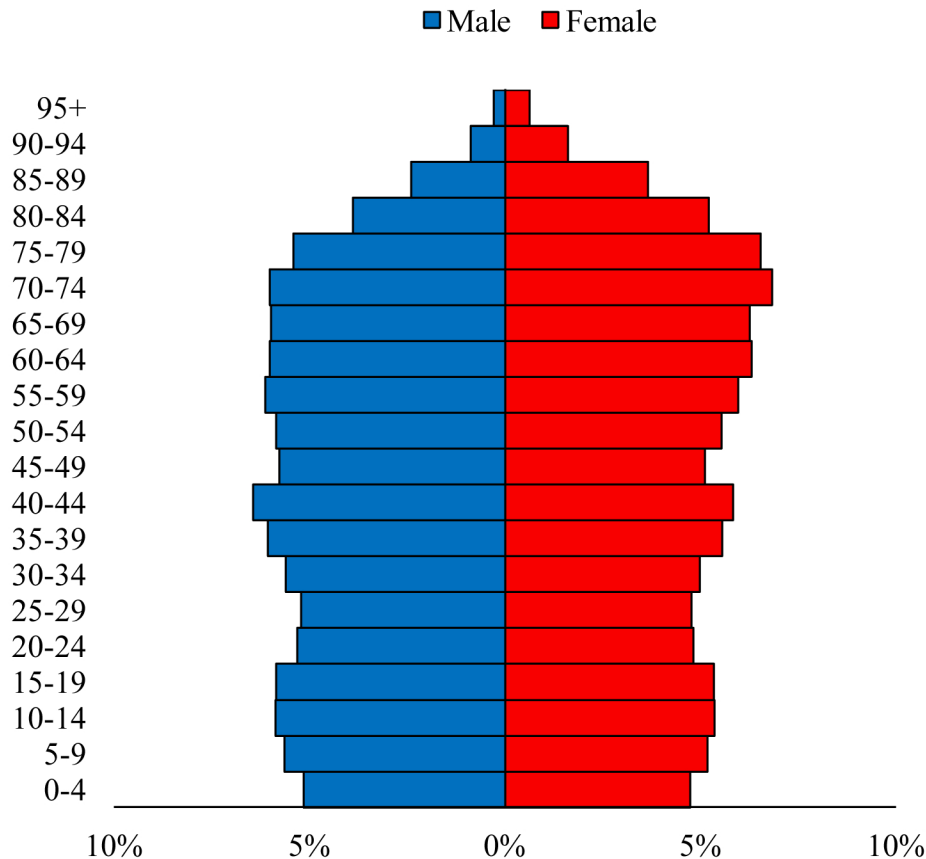

Population Pyramids of Ohio by County

Lorain County Projected Population Pyramid, 2035

Ohio Projected Population Pyramid, 2035

Go to: <http://scripps.muohio.edu/content/population-pyramids-ohio-county-2010-2050> to download individual population pyramids (PDF, J-PEG, TIFF formats available).

Note: Population pyramids display % of populations by 5 years age groups.

Citation: Mehdizadeh, S., Ritchey, P. N., Tipsuk, P., & Yamashita, T. (2012). Population Pyramids of Ohio by County. Scripps Gerontology Center, Miami University, Oxford, OH.