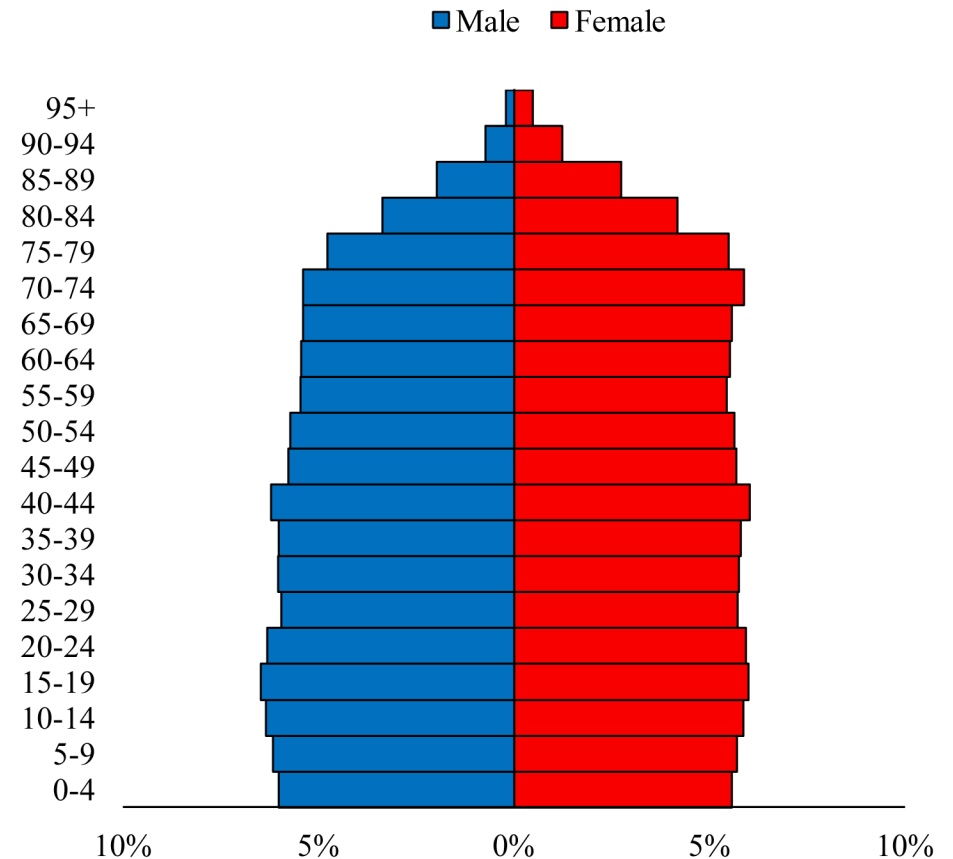

Population Pyramids of Ohio by County

Lorain County Projected Population Pyramid, 2035

Ohio Projected Population Pyramid, 2035

Go to: <http://scripps.muohio.edu/content/population-pyramids-ohio-county-2010-2050> to download individual population pyramids (PDF, J-PEG, TIFF formats available).

Note: Population pyramids display % of populations by 5 years age groups.

Citation: Mehdizadeh, S., Ritchey, P. N., Tipsuk, P., & Yamashita, T. (2012). Population Pyramids of Ohio by County. Scripps Gerontology Center, Miami University, Oxford, OH.