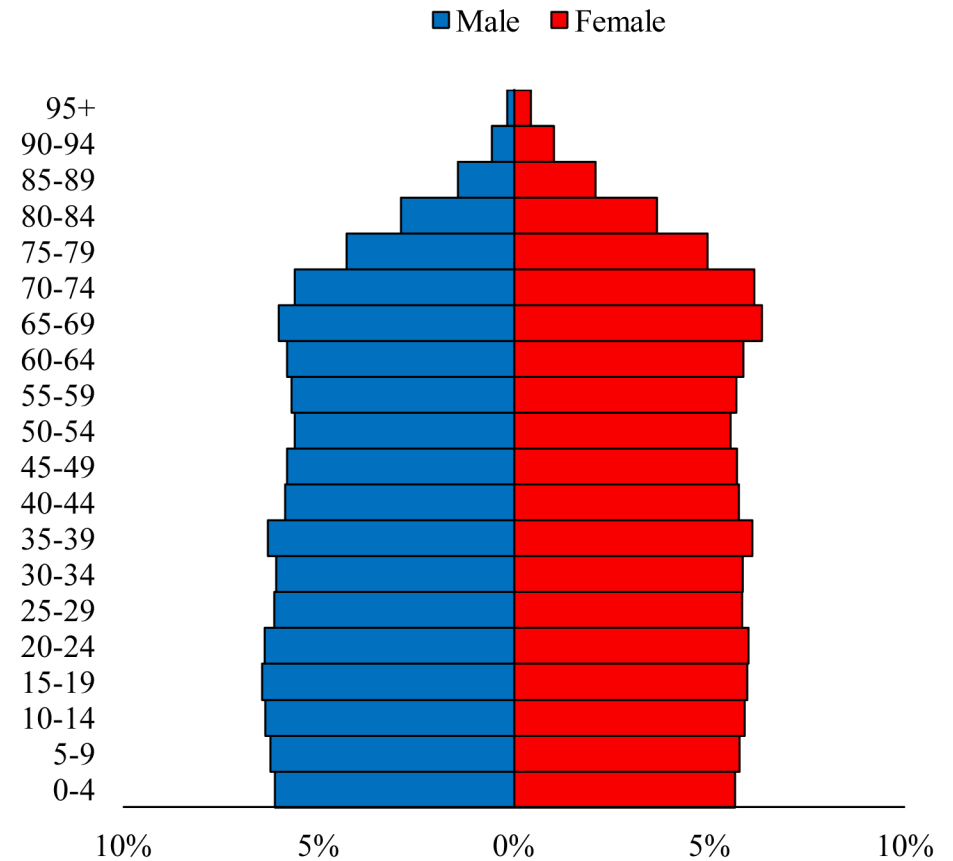

Population Pyramids of Ohio by County

Lorain County Projected Population Pyramid, 2030

Ohio Projected Population Pyramid, 2030

Go to: <http://scripps.muohio.edu/content/population-pyramids-ohio-county-2010-2050> to download individual population pyramids (PDF, J-PEG, TIFF formats available).

Note: Population pyramids display % of populations by 5 years age groups.

Citation: Mehdizadeh, S., Ritchey, P. N., Tipsuk, P., & Yamashita, T. (2012). Population Pyramids of Ohio by County. Scripps Gerontology Center, Miami University, Oxford, OH.