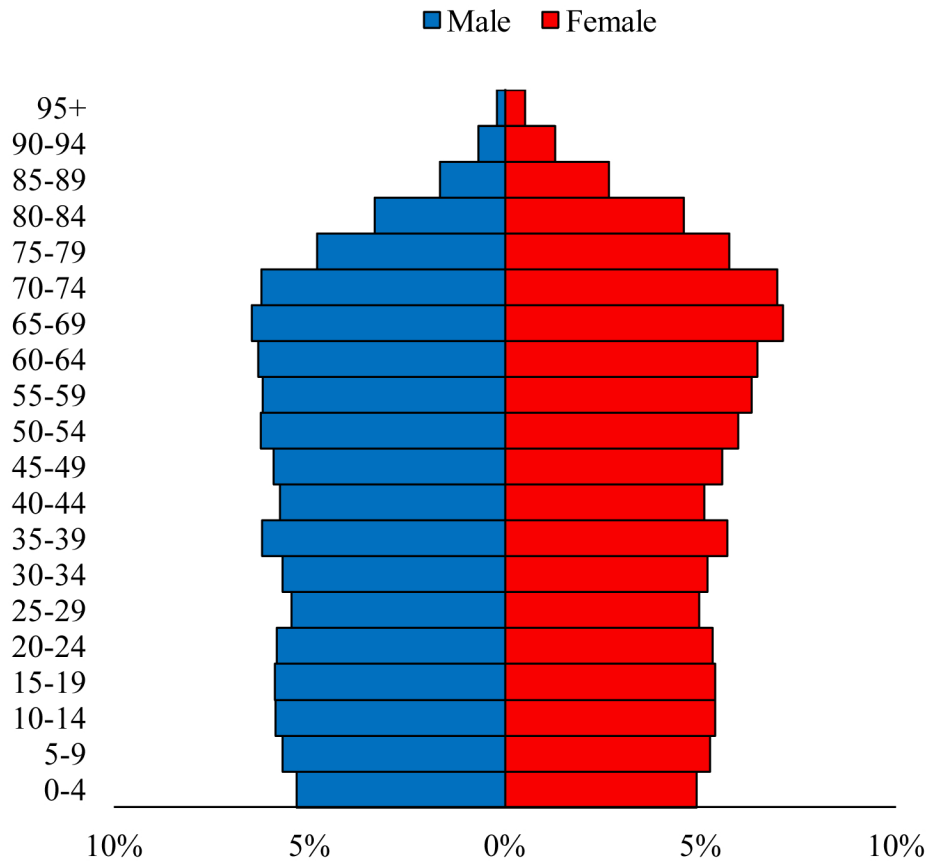

Population Pyramids of Ohio by County

Lorain County Projected Population Pyramid, 2030

Ohio Projected Population Pyramid, 2030

Go to: <http://scripps.muohio.edu/content/population-pyramids-ohio-county-2010-2050> to download individual population pyramids (PDF, J-PEG, TIFF formats available).

Note: Population pyramids display % of populations by 5 years age groups.

Citation: Mehdizadeh, S., Ritchey, P. N., Tipsuk, P., & Yamashita, T. (2012). Population Pyramids of Ohio by County. Scripps Gerontology Center, Miami University, Oxford, OH.