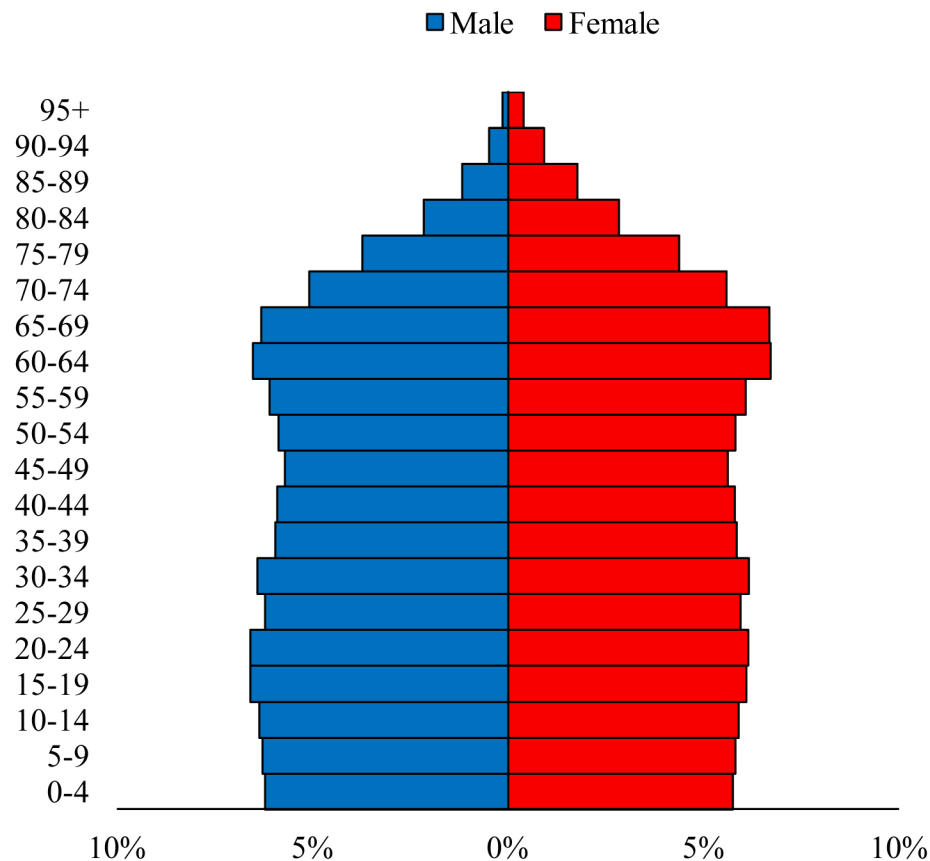

# Population Pyramids of Ohio by County

Lorain County Projected Population Pyramid, 2025

Ohio Projected Population Pyramid, 2025

**Go to:** <http://scripps.muohio.edu/content/population-pyramids-ohio-county-2010-2050> to download individual population pyramids (PDF, J-PEG, TIFF formats available).

**Note:** Population pyramids display % of populations by 5 years age groups.

**Citation:** Mehdizadeh, S., Ritchey, P. N., Tipsuk, P., & Yamashita, T. (2012). Population Pyramids of Ohio by County. Scripps Gerontology Center, Miami University, Oxford, OH.