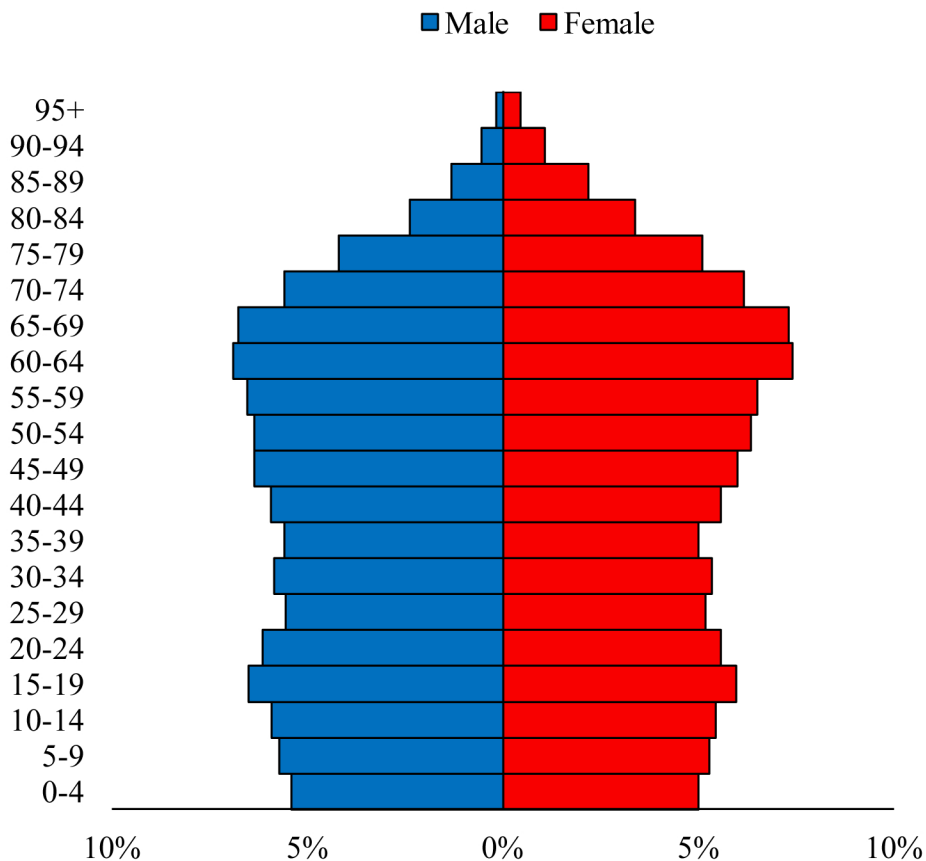

# Population Pyramids of Ohio by County

Lorain County Projected Population Pyramid, 2025

Ohio Projected Population Pyramid, 2025

**Go to:** <http://scripps.muohio.edu/content/population-pyramids-ohio-county-2010-2050> to download individual population pyramids (PDF, J-PEG, TIFF formats available).

**Note:** Population pyramids display % of populations by 5 years age groups.

**Citation:** Mehdizadeh, S., Ritchey, P. N., Tipsuk, P., & Yamashita, T. (2012). Population Pyramids of Ohio by County. Scripps Gerontology Center, Miami University, Oxford, OH.