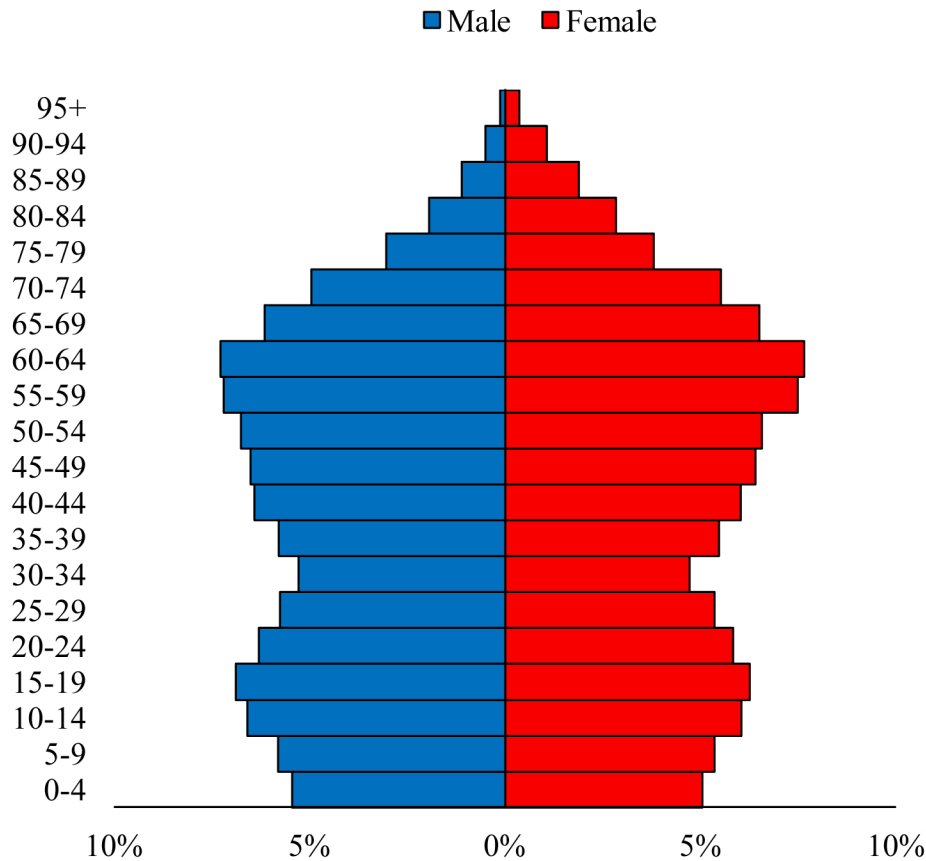

# Population Pyramids of Ohio by County

Lorain County Projected Population Pyramid, 2020

Ohio Projected Population Pyramid, 2020

**Go to:** <http://scripps.muohio.edu/content/population-pyramids-ohio-county-2010-2050> to download individual population pyramids (PDF, J-PEG, TIFF formats available).

**Note:** Population pyramids display % of populations by 5 years age groups.

**Citation:** Mehdizadeh, S., Ritchey, P. N., Tipsuk, P., & Yamashita, T. (2012). Population Pyramids of Ohio by County. Scripps Gerontology Center, Miami University, Oxford, OH.