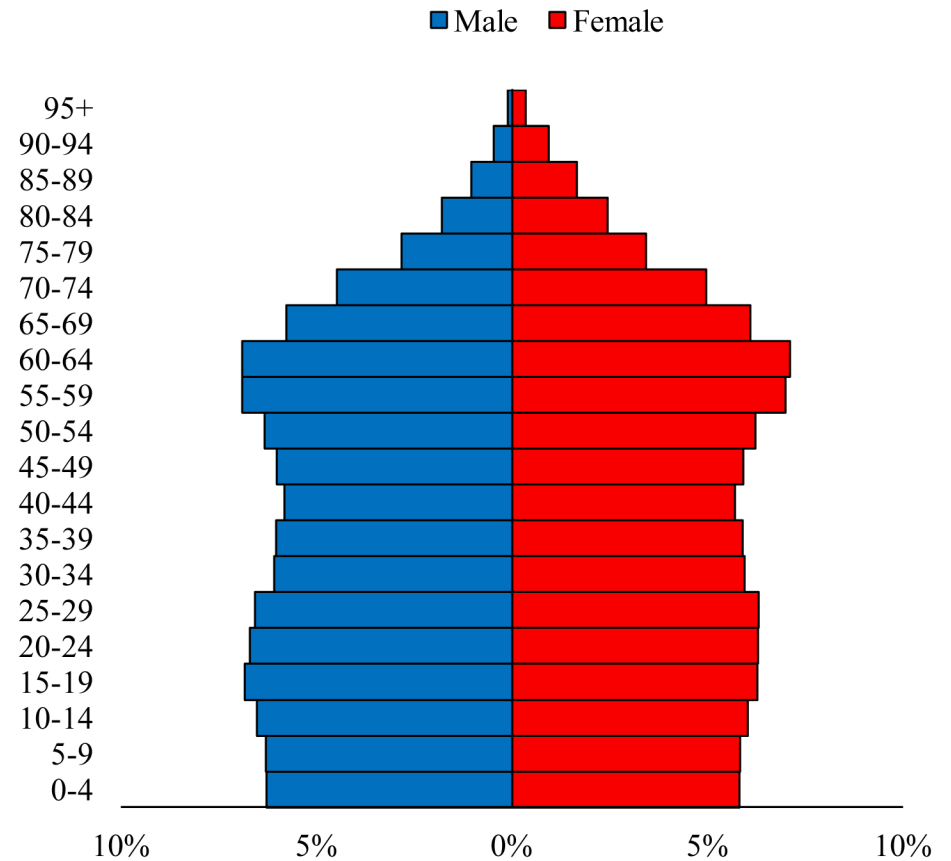

# Population Pyramids of Ohio by County

Lorain County Projected Population Pyramid, 2020

Ohio Projected Population Pyramid, 2020

**Go to:** <http://scripps.muohio.edu/content/population-pyramids-ohio-county-2010-2050> to download individual population pyramids (PDF, J-PEG, TIFF formats available).

**Note:** Population pyramids display % of populations by 5 years age groups.

**Citation:** Mehdizadeh, S., Ritchey, P. N., Tipsuk, P., & Yamashita, T. (2012). Population Pyramids of Ohio by County. Scripps Gerontology Center, Miami University, Oxford, OH.