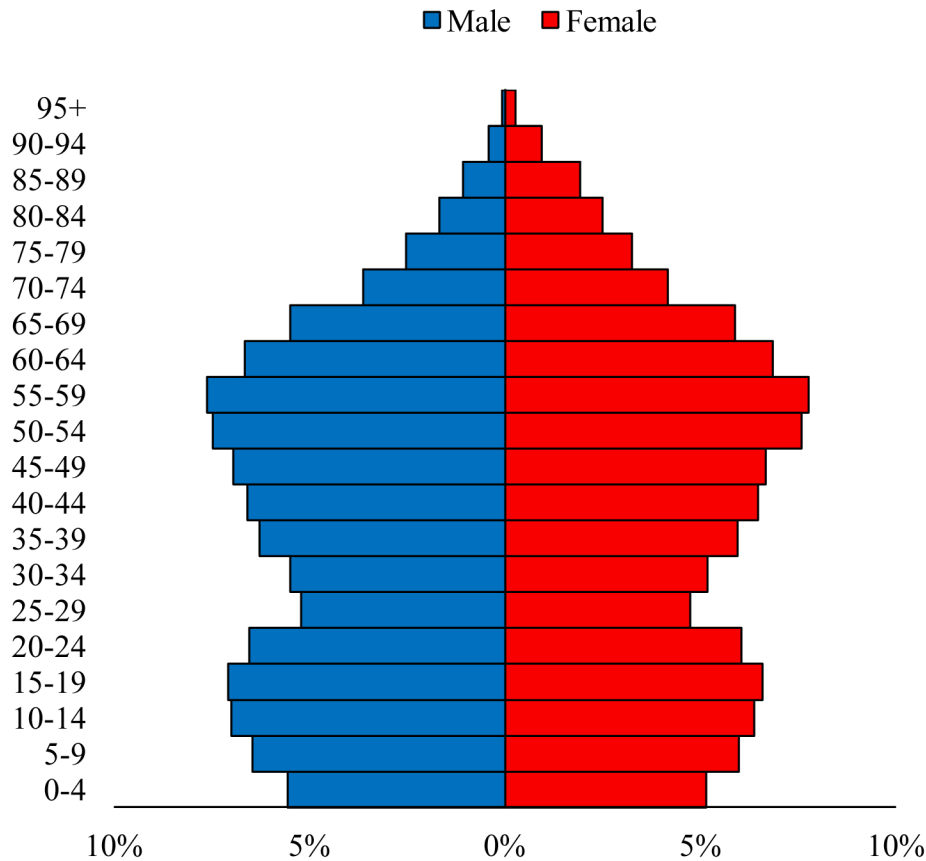

# Population Pyramids of Ohio by County

Lorain County Projected Population Pyramid, 2015

Ohio Projected Population Pyramid, 2015

**Go to:** <http://scripps.muohio.edu/content/population-pyramids-ohio-county-2010-2050> to download individual population pyramids (PDF, J-PEG, TIFF formats available).

**Note:** Population pyramids display % of populations by 5 years age groups.

**Citation:** Mehdizadeh, S., Ritchey, P. N., Tipsuk, P., & Yamashita, T. (2012). Population Pyramids of Ohio by County. Scripps Gerontology Center, Miami University, Oxford, OH.