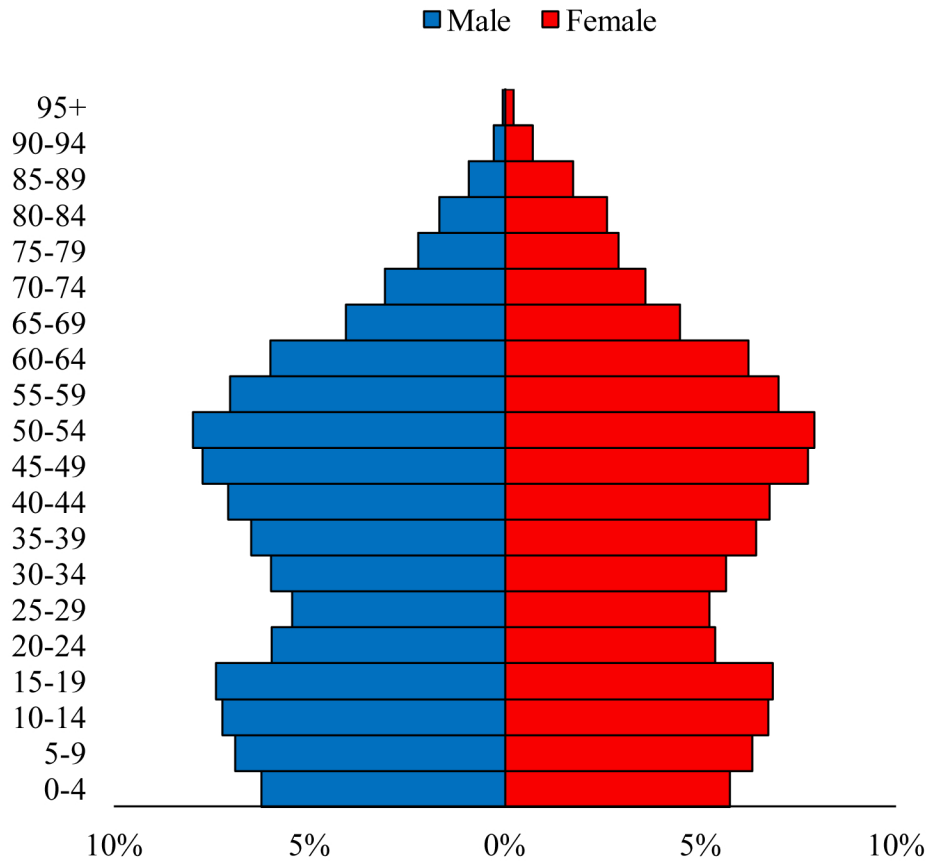

Population Pyramids of Ohio by County

Lorain County Population Pyramid, 2010

Ohio Population Pyramid, 2010

Go to: <http://scripps.muohio.edu/content/population-pyramids-ohio-county-2010-2050> to download individual population pyramids (PDF, J-PEG, TIFF formats available).

Note: Population pyramids display % of populations by 5 years age groups.

Citation: Mehdizadeh, S., Ritchey, P. N., Tipsuk, P., & Yamashita, T. (2012). Population Pyramids of Ohio by County. Scripps Gerontology Center, Miami University, Oxford, OH.