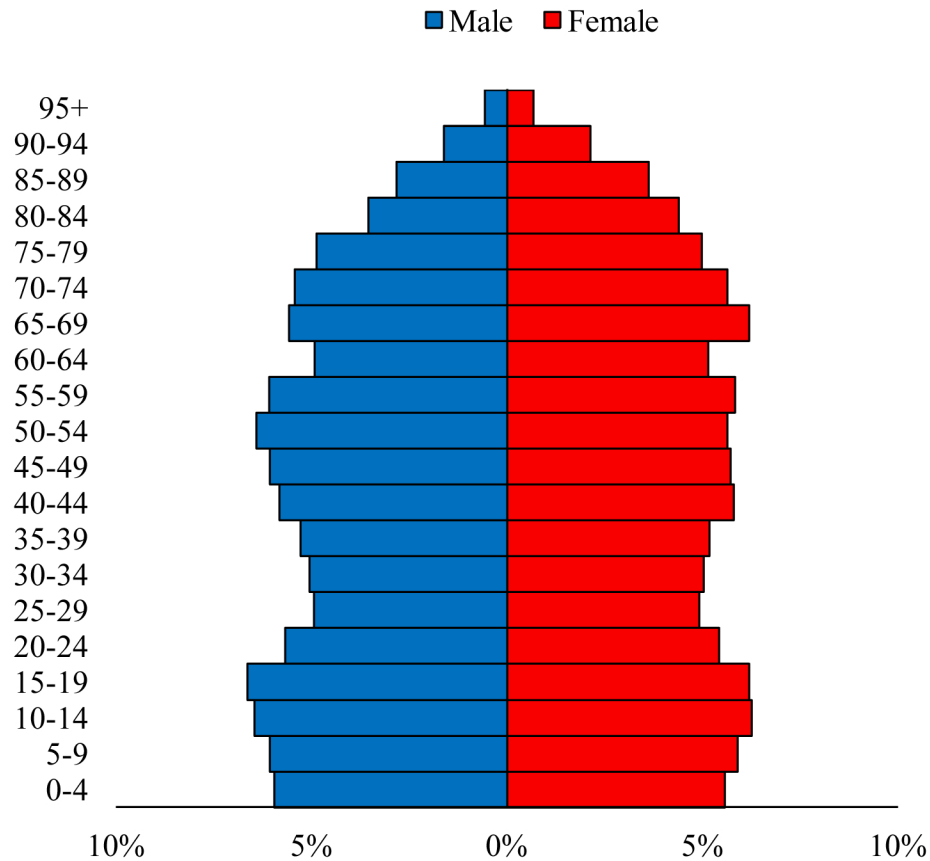

Population Pyramids of Ohio by County

Logan County Projected Population Pyramid, 2050

Ohio Projected Population Pyramid, 2050

Go to: <http://scripps.muohio.edu/content/population-pyramids-ohio-county-2010-2050> to download individual population pyramids (PDF, J-PEG, TIFF formats available).

Note: Population pyramids display % of populations by 5 years age groups.

Citation: Mehdizadeh, S., Ritchey, P. N., Tipsuk, P., & Yamashita, T. (2012). Population Pyramids of Ohio by County. Scripps Gerontology Center, Miami University, Oxford, OH.