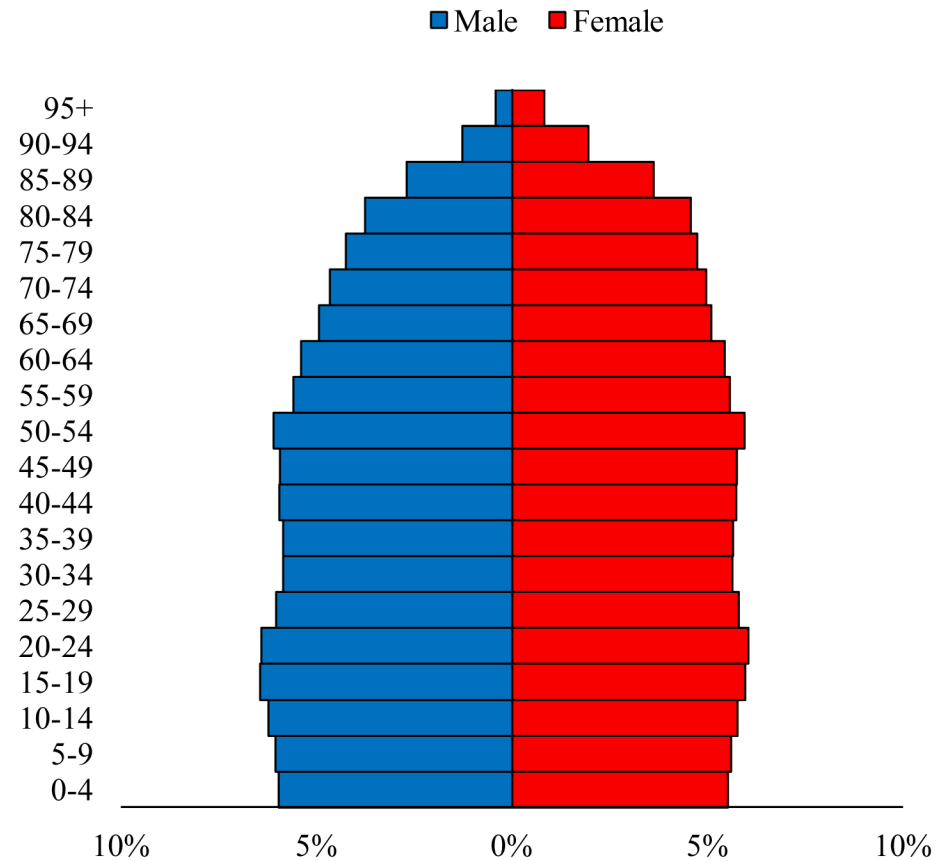

Population Pyramids of Ohio by County

Logan County Projected Population Pyramid, 2045

Ohio Projected Population Pyramid, 2045

Go to: <http://scripps.muohio.edu/content/population-pyramids-ohio-county-2010-2050> to download individual population pyramids (PDF, J-PEG, TIFF formats available).

Note: Population pyramids display % of populations by 5 years age groups.

Citation: Mehdizadeh, S., Ritchey, P. N., Tipsuk, P., & Yamashita, T. (2012). Population Pyramids of Ohio by County. Scripps Gerontology Center, Miami University, Oxford, OH.