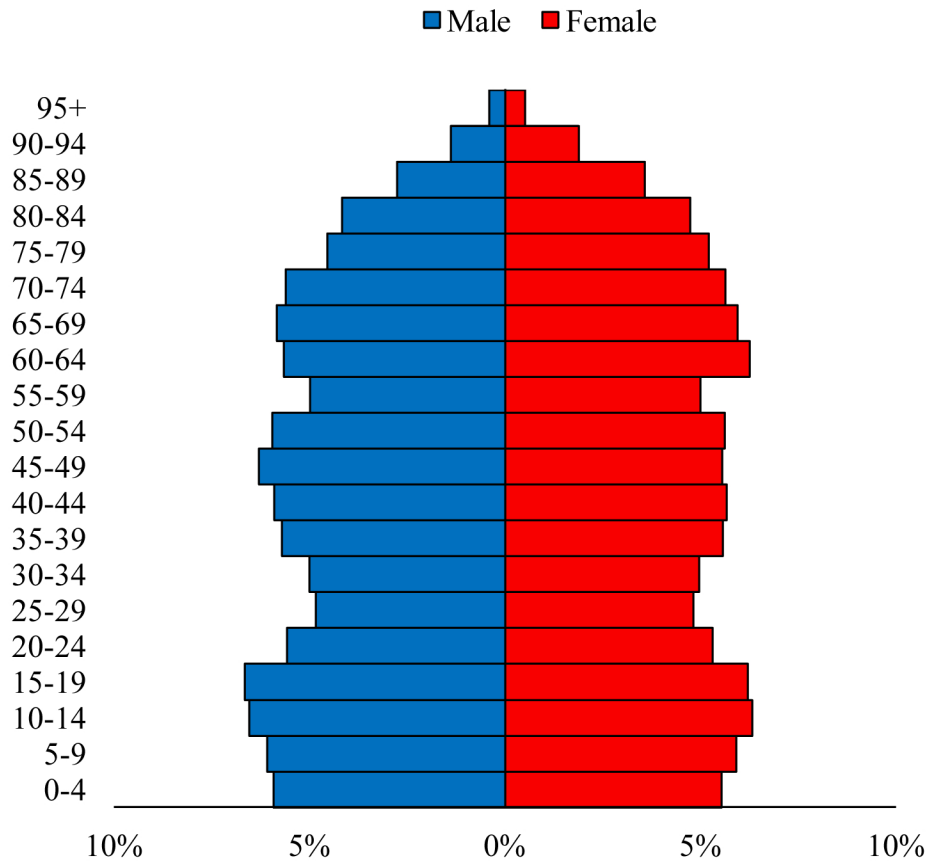

Population Pyramids of Ohio by County

Logan County Projected Population Pyramid, 2045

Ohio Projected Population Pyramid, 2045

Go to: <http://scripps.muohio.edu/content/population-pyramids-ohio-county-2010-2050> to download individual population pyramids (PDF, J-PEG, TIFF formats available).

Note: Population pyramids display % of populations by 5 years age groups.

Citation: Mehdizadeh, S., Ritchey, P. N., Tipsuk, P., & Yamashita, T. (2012). Population Pyramids of Ohio by County. Scripps Gerontology Center, Miami University, Oxford, OH.