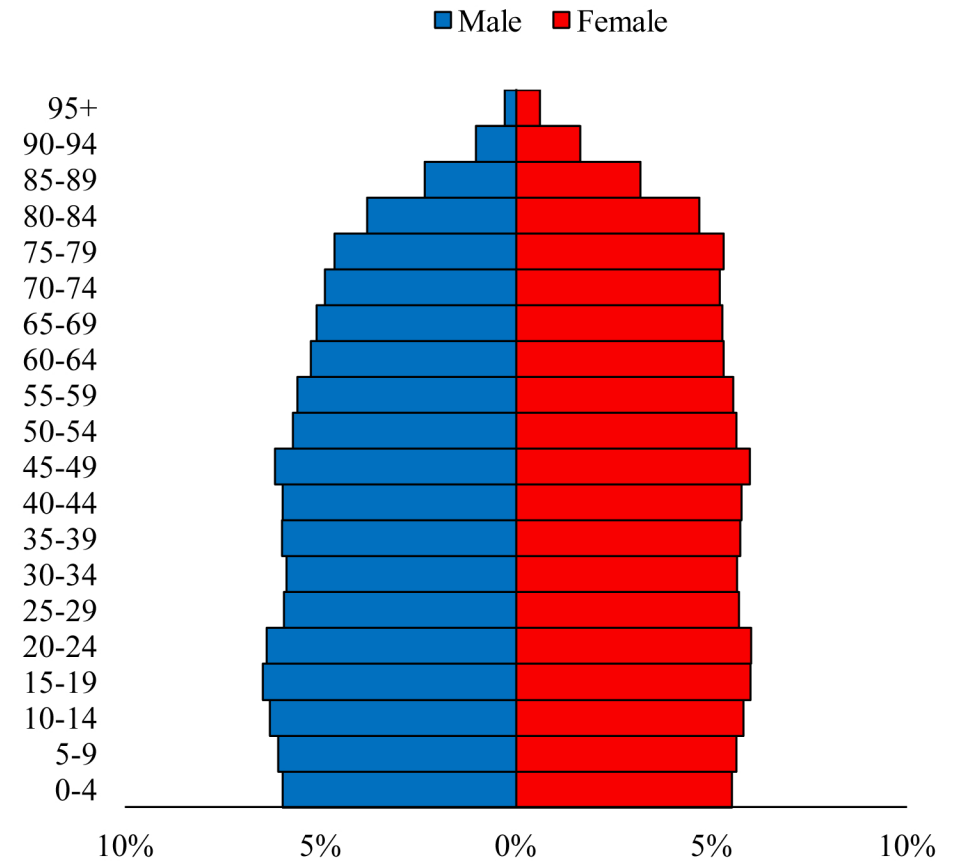

# Population Pyramids of Ohio by County

Logan County Projected Population Pyramid, 2040

Ohio Projected Population Pyramid, 2040

**Go to:** <http://scripps.muohio.edu/content/population-pyramids-ohio-county-2010-2050> to download individual population pyramids (PDF, J-PEG, TIFF formats available).

**Note:** Population pyramids display % of populations by 5 years age groups.

**Citation:** Mehdizadeh, S., Ritchey, P. N., Tipsuk, P., & Yamashita, T. (2012). Population Pyramids of Ohio by County. Scripps Gerontology Center, Miami University, Oxford, OH.