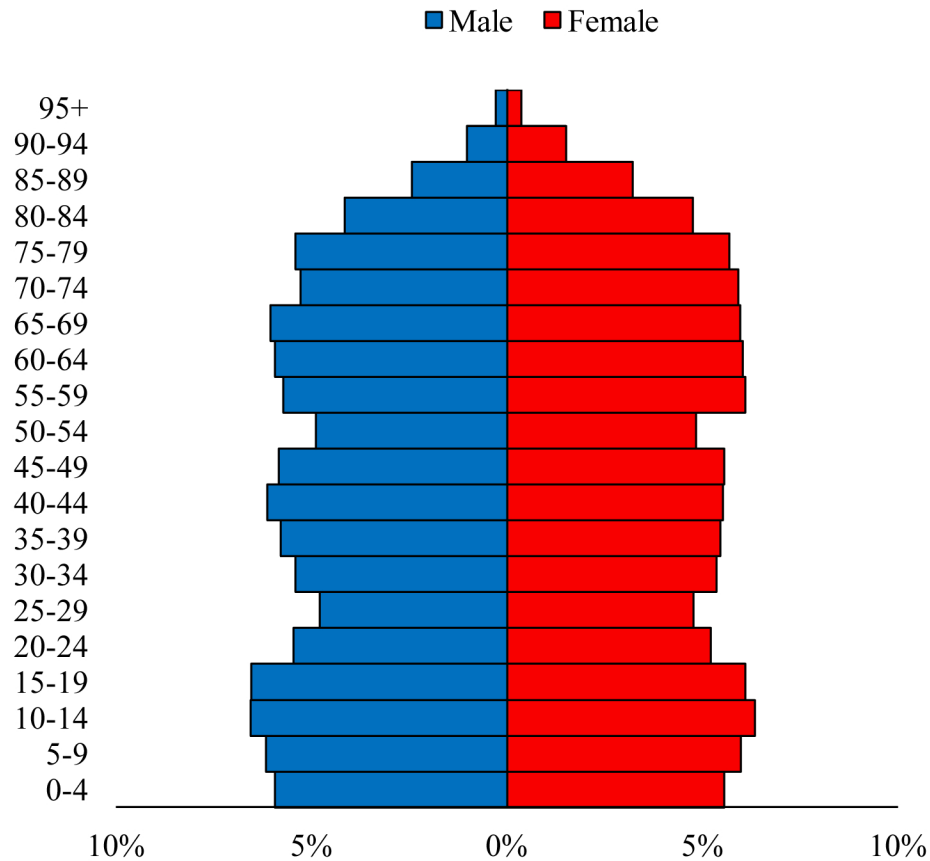

# Population Pyramids of Ohio by County

Logan County Projected Population Pyramid, 2040

Ohio Projected Population Pyramid, 2040

**Go to:** <http://scripps.muohio.edu/content/population-pyramids-ohio-county-2010-2050> to download individual population pyramids (PDF, J-PEG, TIFF formats available).

**Note:** Population pyramids display % of populations by 5 years age groups.

**Citation:** Mehdizadeh, S., Ritchey, P. N., Tipsuk, P., & Yamashita, T. (2012). Population Pyramids of Ohio by County. Scripps Gerontology Center, Miami University, Oxford, OH.