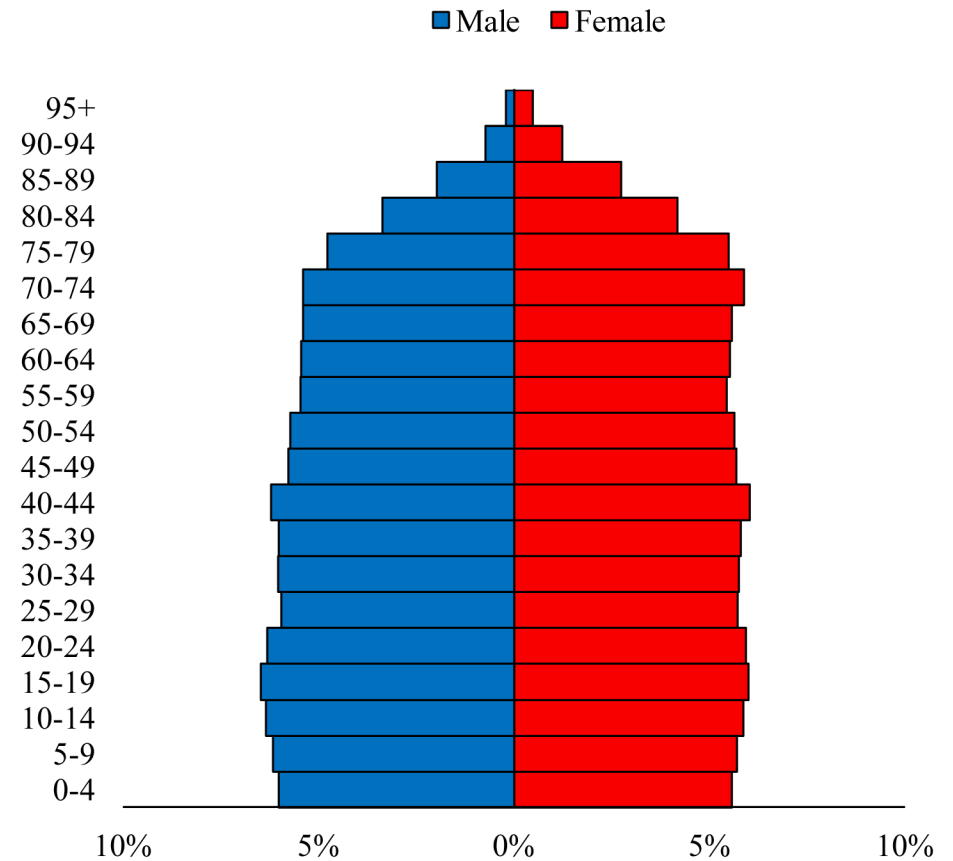

Population Pyramids of Ohio by County

Logan County Projected Population Pyramid, 2035

Ohio Projected Population Pyramid, 2035

Go to: <http://scripps.muohio.edu/content/population-pyramids-ohio-county-2010-2050> to download individual population pyramids (PDF, J-PEG, TIFF formats available).

Note: Population pyramids display % of populations by 5 years age groups.

Citation: Mehdizadeh, S., Ritchey, P. N., Tipsuk, P., & Yamashita, T. (2012). Population Pyramids of Ohio by County. Scripps Gerontology Center, Miami University, Oxford, OH.