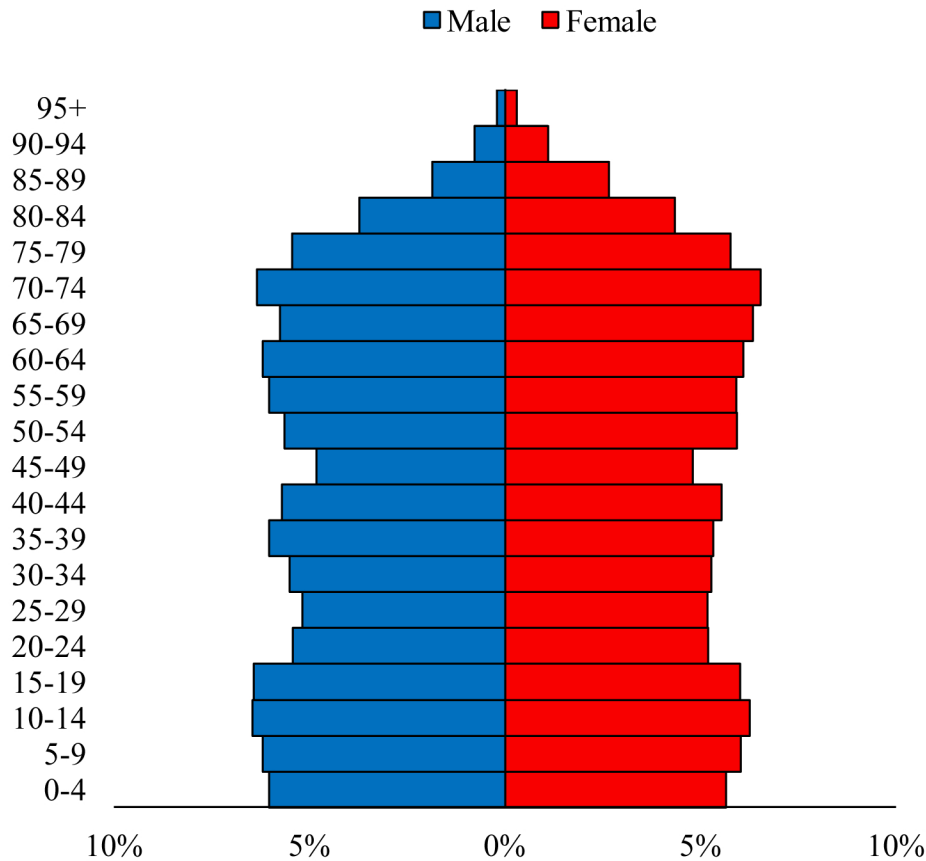

Population Pyramids of Ohio by County

Logan County Projected Population Pyramid, 2035

Ohio Projected Population Pyramid, 2035

Go to: <http://scripps.muohio.edu/content/population-pyramids-ohio-county-2010-2050> to download individual population pyramids (PDF, J-PEG, TIFF formats available).

Note: Population pyramids display % of populations by 5 years age groups.

Citation: Mehdizadeh, S., Ritchey, P. N., Tipsuk, P., & Yamashita, T. (2012). Population Pyramids of Ohio by County. Scripps Gerontology Center, Miami University, Oxford, OH.