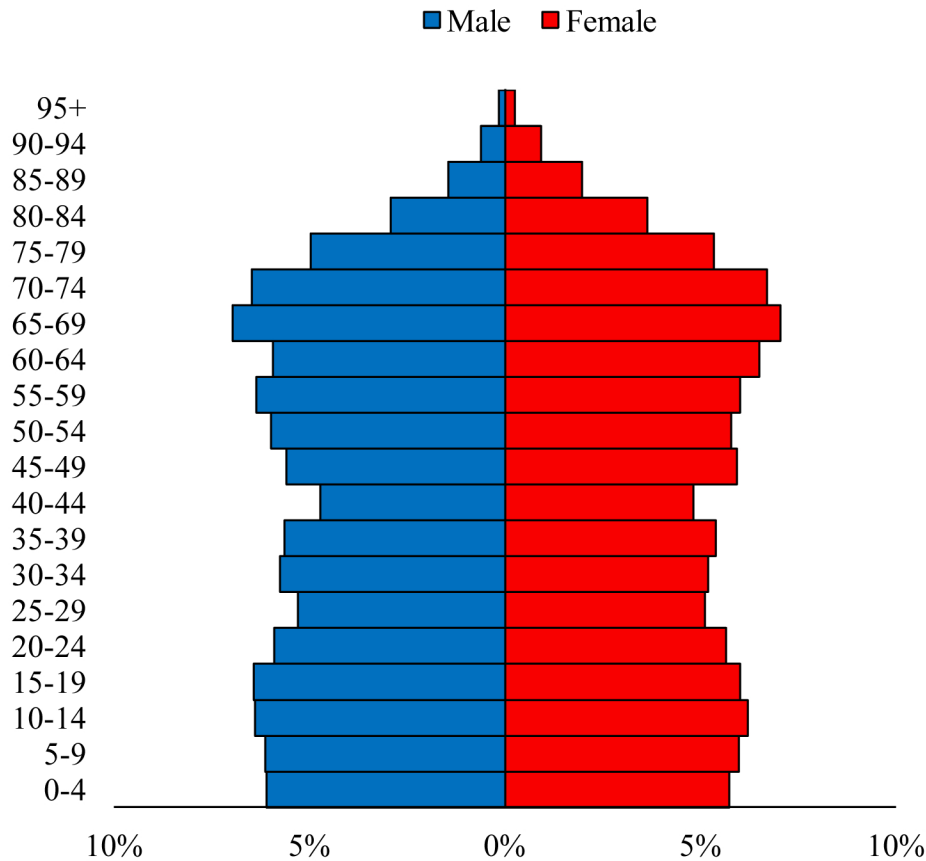

Population Pyramids of Ohio by County

Logan County Projected Population Pyramid, 2030

Ohio Projected Population Pyramid, 2030

Go to: <http://scripps.muohio.edu/content/population-pyramids-ohio-county-2010-2050> to download individual population pyramids (PDF, J-PEG, TIFF formats available).

Note: Population pyramids display % of populations by 5 years age groups.

Citation: Mehdizadeh, S., Ritchey, P. N., Tipsuk, P., & Yamashita, T. (2012). Population Pyramids of Ohio by County. Scripps Gerontology Center, Miami University, Oxford, OH.