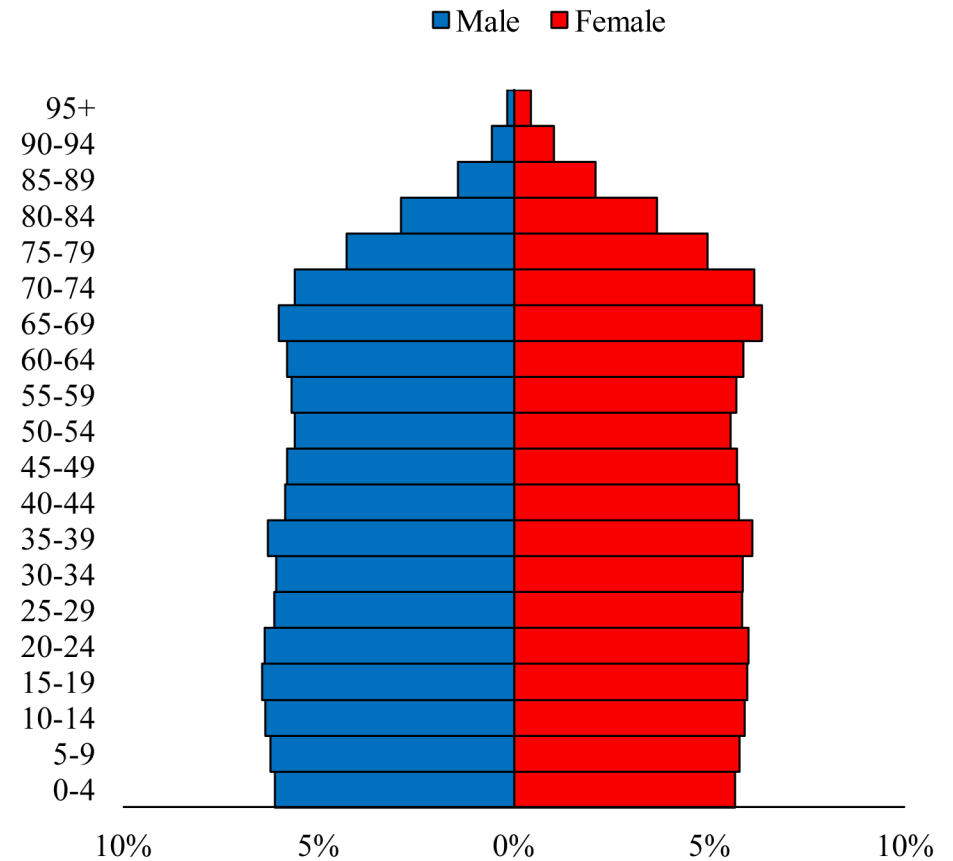

Population Pyramids of Ohio by County

Logan County Projected Population Pyramid, 2030

Ohio Projected Population Pyramid, 2030

Go to: <http://scripps.muohio.edu/content/population-pyramids-ohio-county-2010-2050> to download individual population pyramids (PDF, J-PEG, TIFF formats available).

Note: Population pyramids display % of populations by 5 years age groups.

Citation: Mehdizadeh, S., Ritchey, P. N., Tipsuk, P., & Yamashita, T. (2012). Population Pyramids of Ohio by County. Scripps Gerontology Center, Miami University, Oxford, OH.