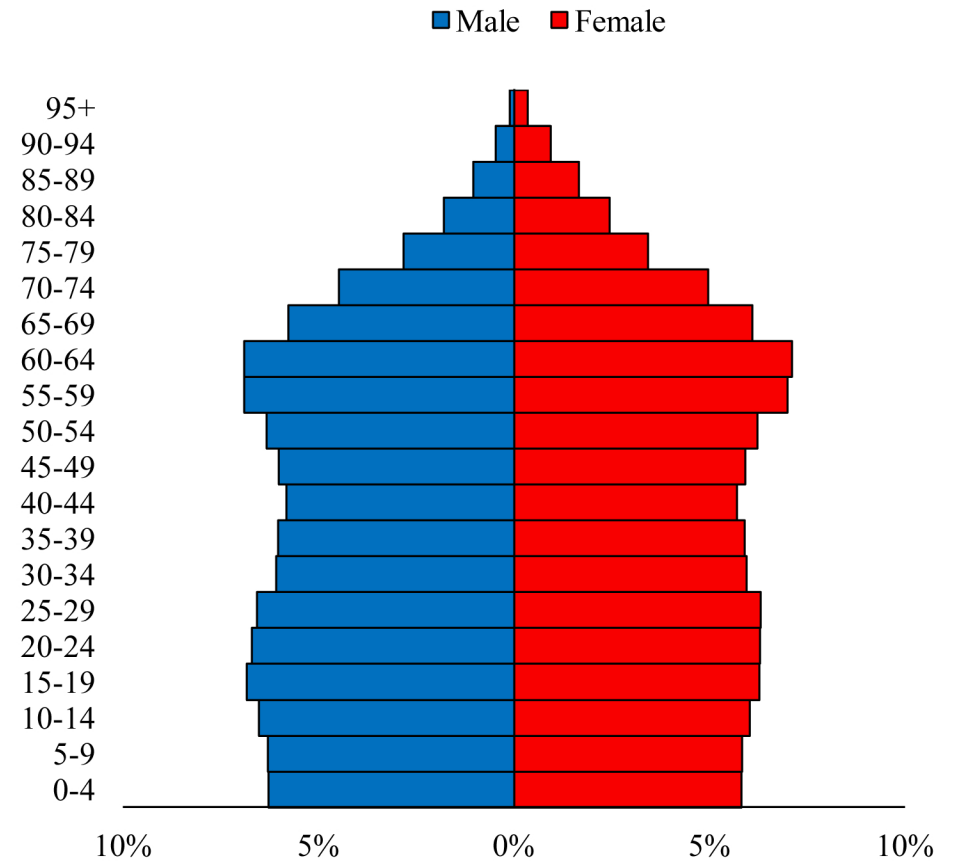

Population Pyramids of Ohio by County

Logan County Projected Population Pyramid, 2020

Ohio Projected Population Pyramid, 2020

Go to: <http://scripps.muohio.edu/content/population-pyramids-ohio-county-2010-2050> to download individual population pyramids (PDF, J-PEG, TIFF formats available).

Note: Population pyramids display % of populations by 5 years age groups.

Citation: Mehdizadeh, S., Ritchey, P. N., Tipsuk, P., & Yamashita, T. (2012). Population Pyramids of Ohio by County. Scripps Gerontology Center, Miami University, Oxford, OH.