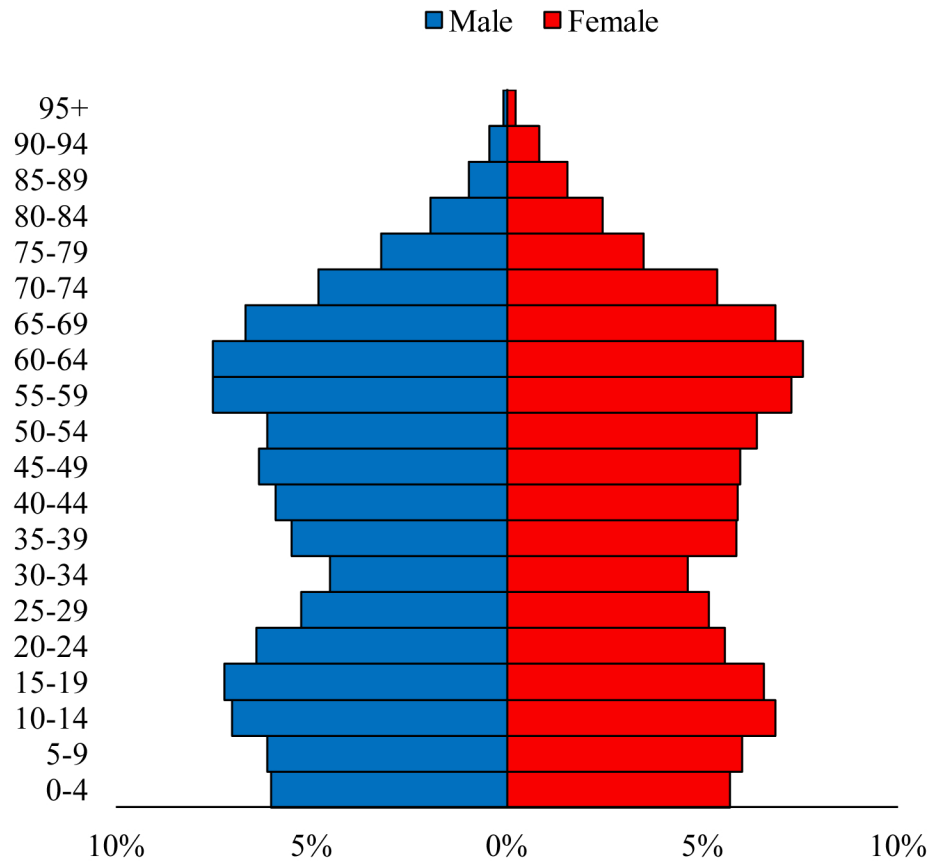

Population Pyramids of Ohio by County

Logan County Projected Population Pyramid, 2020

Ohio Projected Population Pyramid, 2020

Go to: <http://scripps.muohio.edu/content/population-pyramids-ohio-county-2010-2050> to download individual population pyramids (PDF, J-PEG, TIFF formats available).

Note: Population pyramids display % of populations by 5 years age groups.

Citation: Mehdizadeh, S., Ritchey, P. N., Tipsuk, P., & Yamashita, T. (2012). Population Pyramids of Ohio by County. Scripps Gerontology Center, Miami University, Oxford, OH.