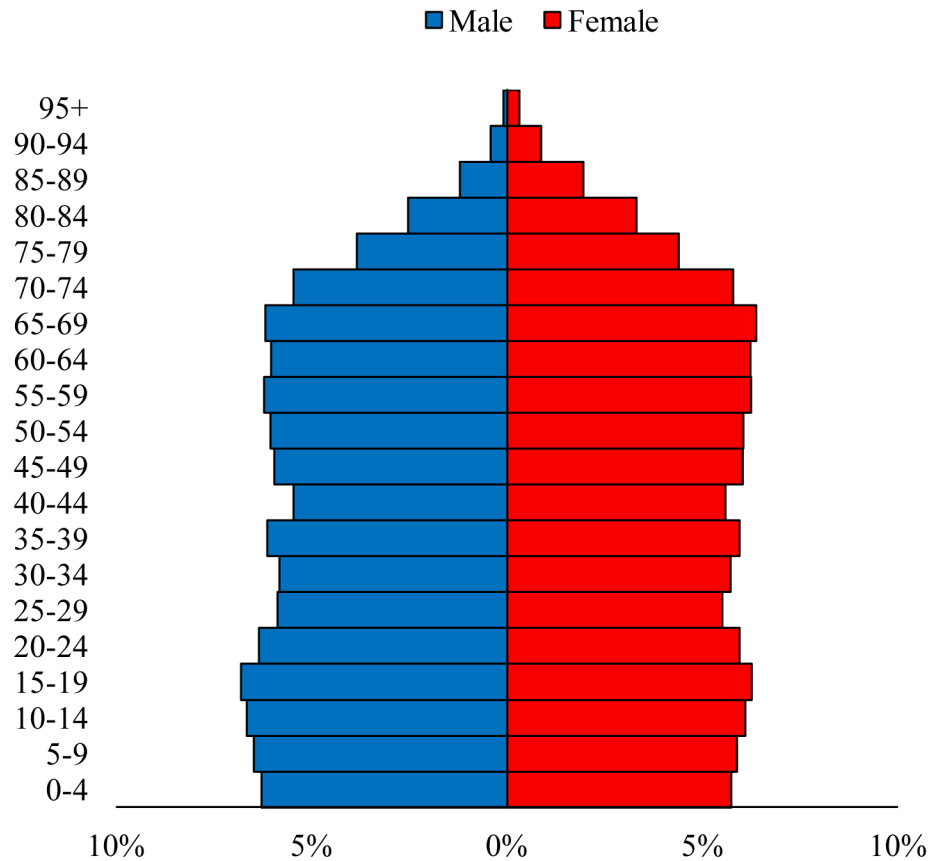

Population Pyramids of Ohio by County

Licking County Projected Population Pyramid, 2030

Ohio Projected Population Pyramid, 2030

Go to: <http://scripps.muohio.edu/content/population-pyramids-ohio-county-2010-2050> to download individual population pyramids (PDF, J-PEG, TIFF formats available).

Note: Population pyramids display % of populations by 5 years age groups.

Citation: Mehdizadeh, S., Ritchey, P. N., Tipsuk, P., & Yamashita, T. (2012). Population Pyramids of Ohio by County. Scripps Gerontology Center, Miami University, Oxford, OH.