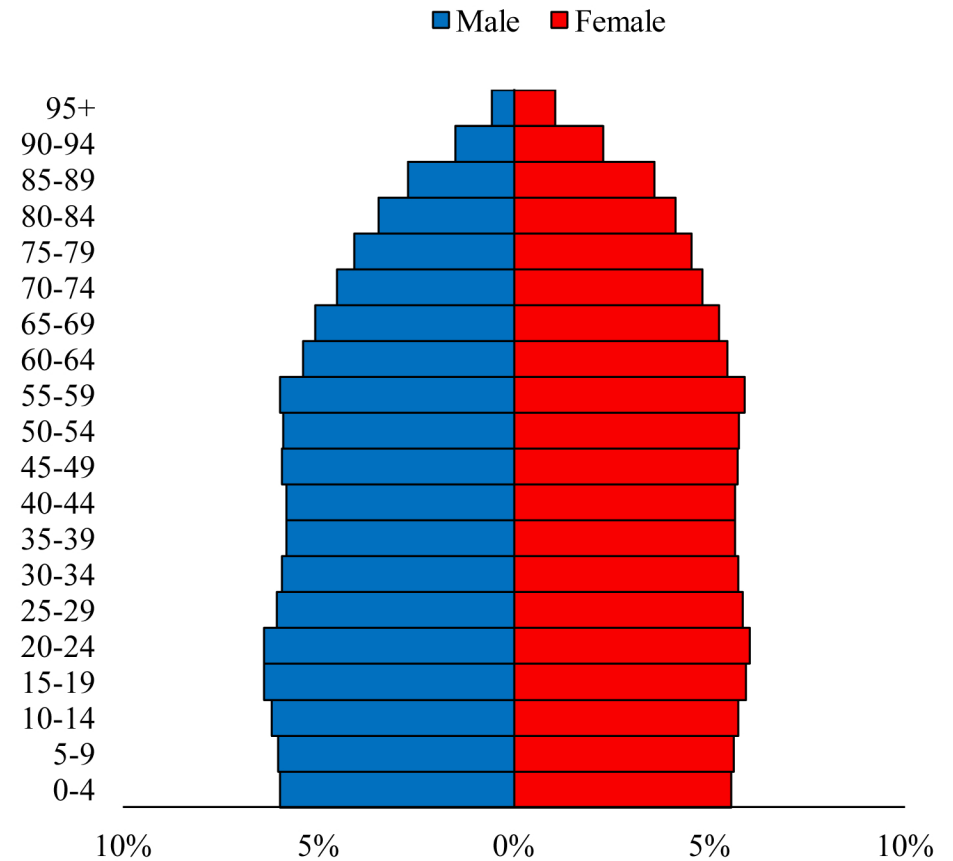

Population Pyramids of Ohio by County

Lake County Projected Population Pyramid, 2050

Ohio Projected Population Pyramid, 2050

Go to: <http://scripps.muohio.edu/content/population-pyramids-ohio-county-2010-2050> to download individual population pyramids (PDF, J-PEG, TIFF formats available).

Note: Population pyramids display % of populations by 5 years age groups.

Citation: Mehdizadeh, S., Ritchey, P. N., Tipsuk, P., & Yamashita, T. (2012). Population Pyramids of Ohio by County. Scripps Gerontology Center, Miami University, Oxford, OH.