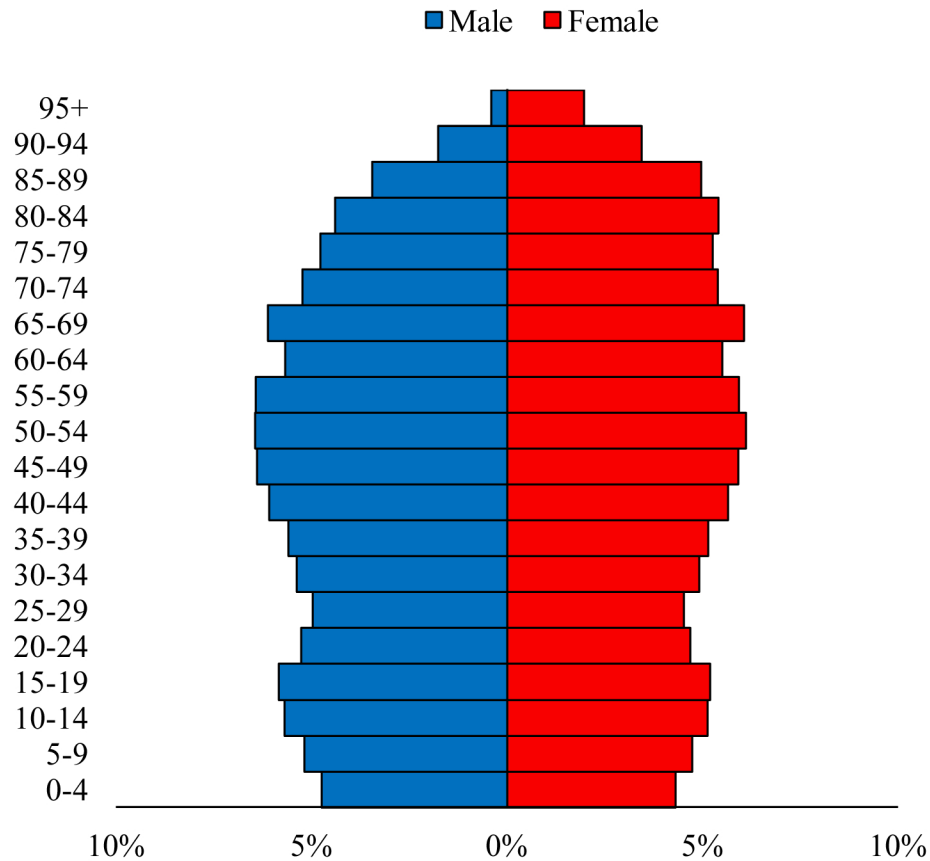

Population Pyramids of Ohio by County

Lake County Projected Population Pyramid, 2050

Ohio Projected Population Pyramid, 2050

Go to: <http://scripps.muohio.edu/content/population-pyramids-ohio-county-2010-2050> to download individual population pyramids (PDF, J-PEG, TIFF formats available).

Note: Population pyramids display % of populations by 5 years age groups.

Citation: Mehdizadeh, S., Ritchey, P. N., Tipsuk, P., & Yamashita, T. (2012). Population Pyramids of Ohio by County. Scripps Gerontology Center, Miami University, Oxford, OH.