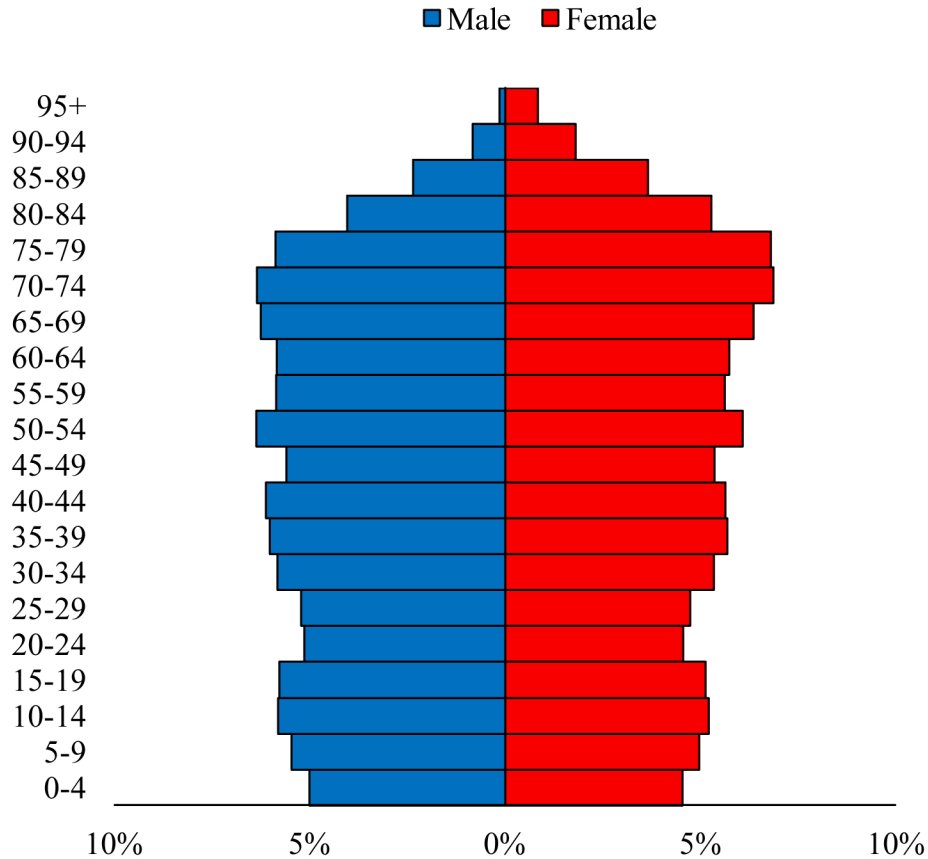

Population Pyramids of Ohio by County

Lake County Projected Population Pyramid, 2035

Ohio Projected Population Pyramid, 2035

Go to: <http://scripps.muohio.edu/content/population-pyramids-ohio-county-2010-2050> to download individual population pyramids (PDF, J-PEG, TIFF formats available).

Note: Population pyramids display % of populations by 5 years age groups.

Citation: Mehdizadeh, S., Ritchey, P. N., Tipsuk, P., & Yamashita, T. (2012). Population Pyramids of Ohio by County. Scripps Gerontology Center, Miami University, Oxford, OH.