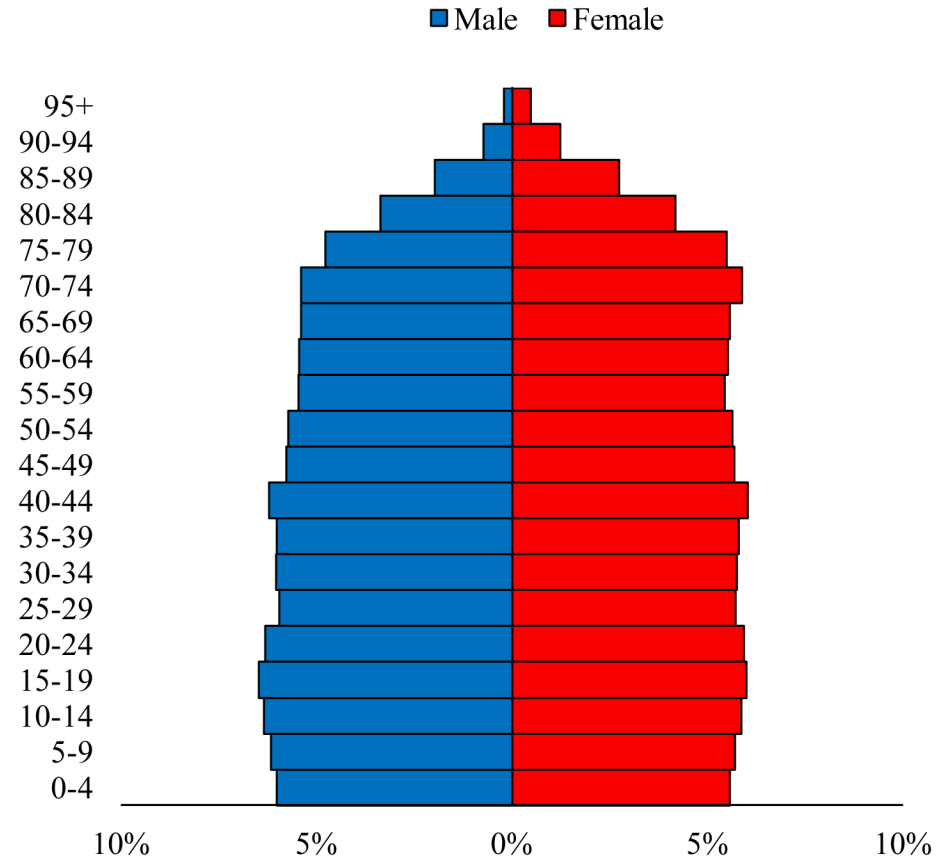

Population Pyramids of Ohio by County

Lake County Projected Population Pyramid, 2035

Ohio Projected Population Pyramid, 2035

Go to: <http://scripps.muohio.edu/content/population-pyramids-ohio-county-2010-2050> to download individual population pyramids (PDF, J-PEG, TIFF formats available).

Note: Population pyramids display % of populations by 5 years age groups.

Citation: Mehdizadeh, S., Ritchey, P. N., Tipsuk, P., & Yamashita, T. (2012). Population Pyramids of Ohio by County. Scripps Gerontology Center, Miami University, Oxford, OH.