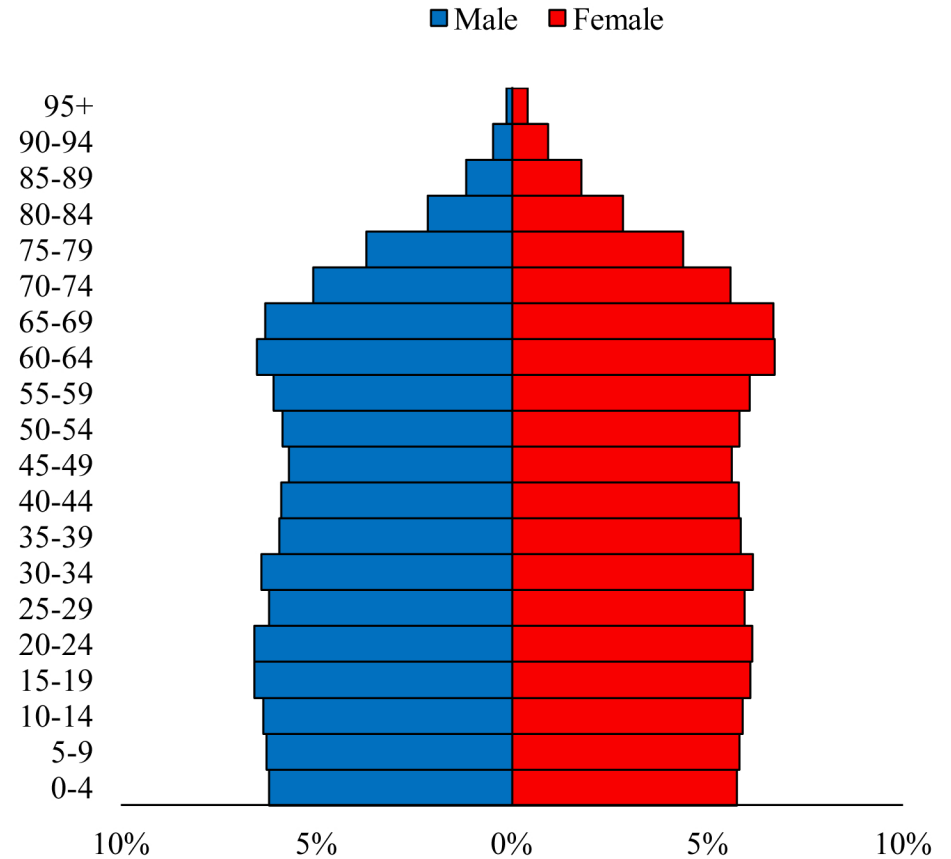

Population Pyramids of Ohio by County

Lake County Projected Population Pyramid, 2025

Ohio Projected Population Pyramid, 2025

Go to: <http://scripps.muohio.edu/content/population-pyramids-ohio-county-2010-2050> to download individual population pyramids (PDF, J-PEG, TIFF formats available).

Note: Population pyramids display % of populations by 5 years age groups.

Citation: Mehdizadeh, S., Ritchey, P. N., Tipsuk, P., & Yamashita, T. (2012). Population Pyramids of Ohio by County. Scripps Gerontology Center, Miami University, Oxford, OH.