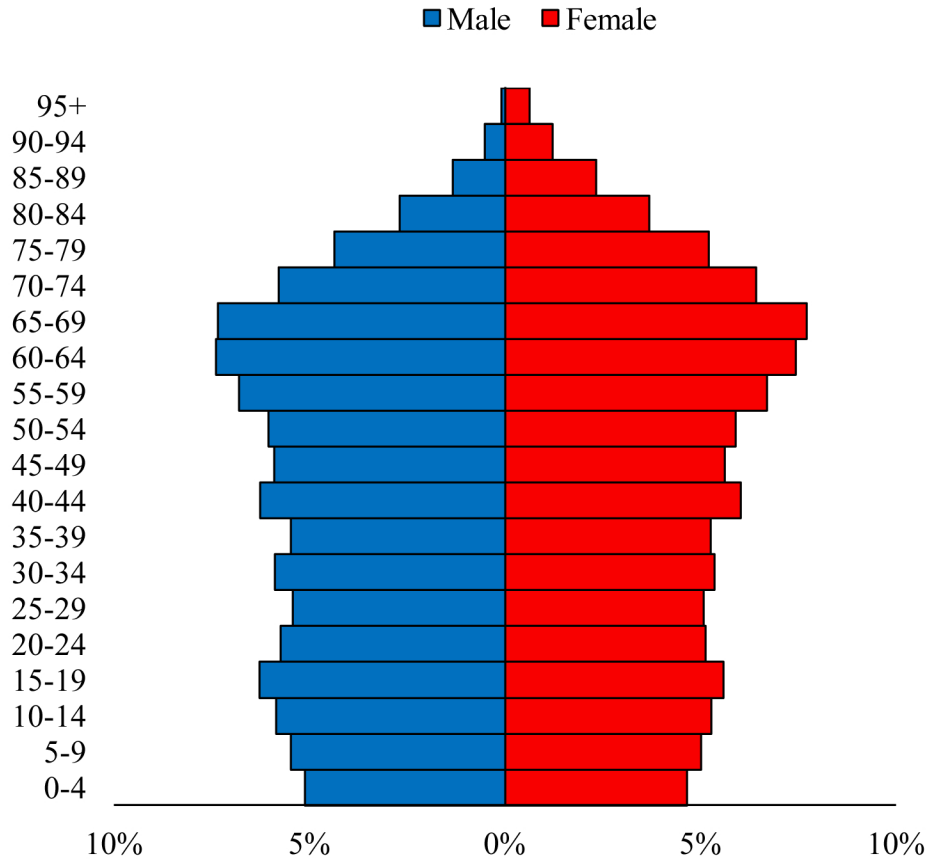

Population Pyramids of Ohio by County

Lake County Projected Population Pyramid, 2025

Ohio Projected Population Pyramid, 2025

Go to: <http://scripps.muohio.edu/content/population-pyramids-ohio-county-2010-2050> to download individual population pyramids (PDF, J-PEG, TIFF formats available).

Note: Population pyramids display % of populations by 5 years age groups.

Citation: Mehdizadeh, S., Ritchey, P. N., Tipsuk, P., & Yamashita, T. (2012). Population Pyramids of Ohio by County. Scripps Gerontology Center, Miami University, Oxford, OH.