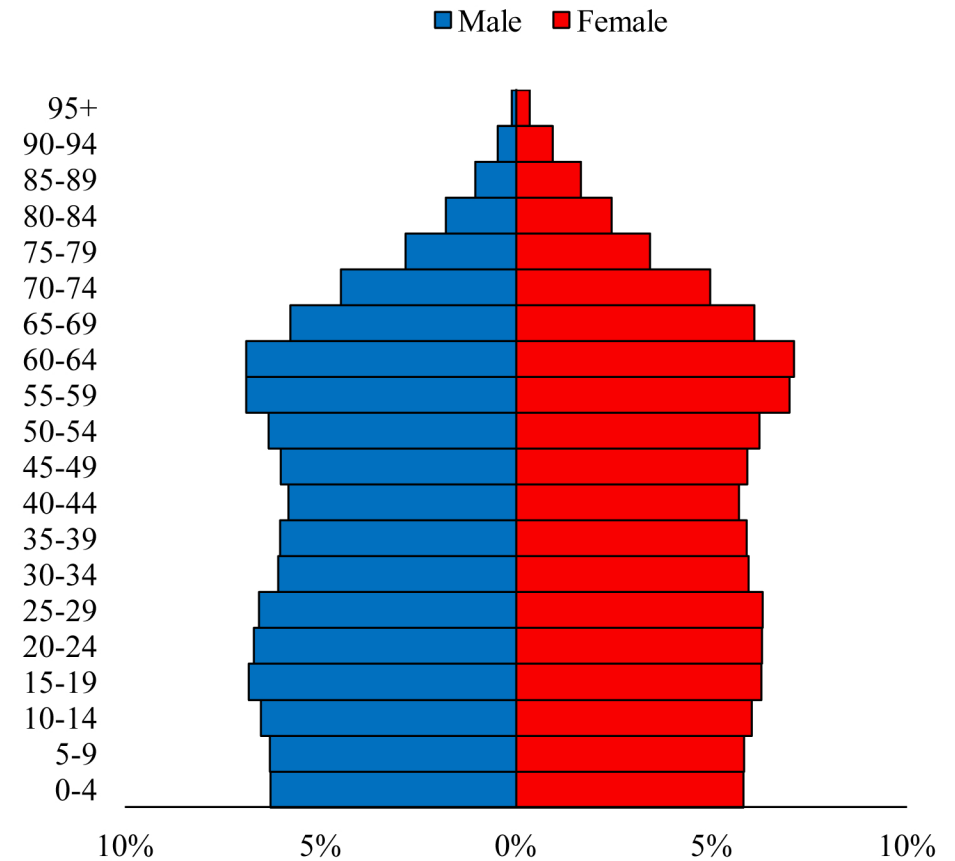

Population Pyramids of Ohio by County

Lake County Projected Population Pyramid, 2020

Ohio Projected Population Pyramid, 2020

Go to: <http://scripps.muohio.edu/content/population-pyramids-ohio-county-2010-2050> to download individual population pyramids (PDF, J-PEG, TIFF formats available).

Note: Population pyramids display % of populations by 5 years age groups.

Citation: Mehdizadeh, S., Ritchey, P. N., Tipsuk, P., & Yamashita, T. (2012). Population Pyramids of Ohio by County. Scripps Gerontology Center, Miami University, Oxford, OH.