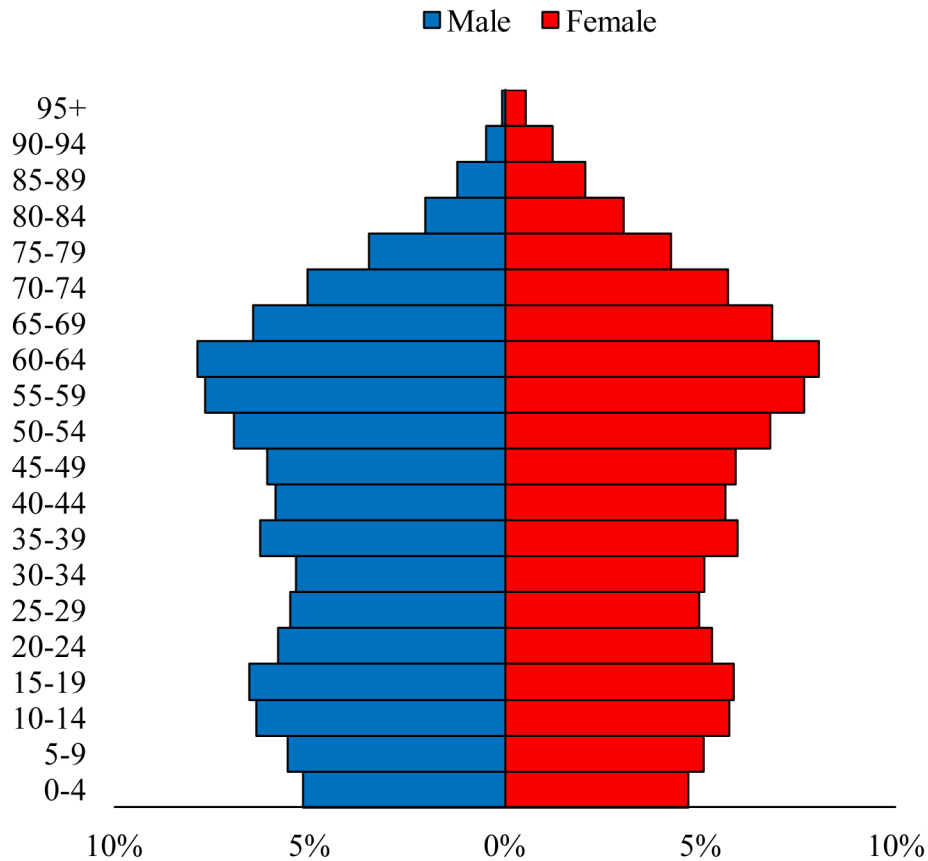

Population Pyramids of Ohio by County

Lake County Projected Population Pyramid, 2020

Ohio Projected Population Pyramid, 2020

Go to: <http://scripps.muohio.edu/content/population-pyramids-ohio-county-2010-2050> to download individual population pyramids (PDF, J-PEG, TIFF formats available).

Note: Population pyramids display % of populations by 5 years age groups.

Citation: Mehdizadeh, S., Ritchey, P. N., Tipsuk, P., & Yamashita, T. (2012). Population Pyramids of Ohio by County. Scripps Gerontology Center, Miami University, Oxford, OH.