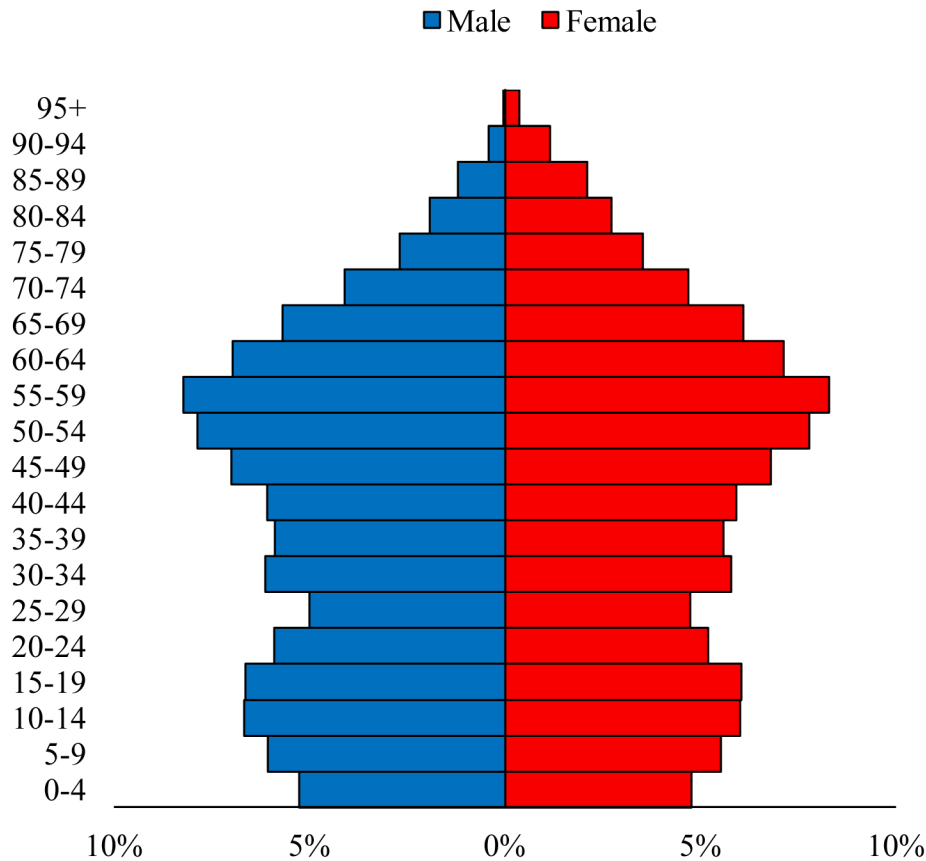

Population Pyramids of Ohio by County

Lake County Projected Population Pyramid, 2015

Ohio Projected Population Pyramid, 2015

Go to: <http://scripps.muohio.edu/content/population-pyramids-ohio-county-2010-2050> to download individual population pyramids (PDF, J-PEG, TIFF formats available).

Note: Population pyramids display % of populations by 5 years age groups.

Citation: Mehdizadeh, S., Ritchey, P. N., Tipsuk, P., & Yamashita, T. (2012). Population Pyramids of Ohio by County. Scripps Gerontology Center, Miami University, Oxford, OH.