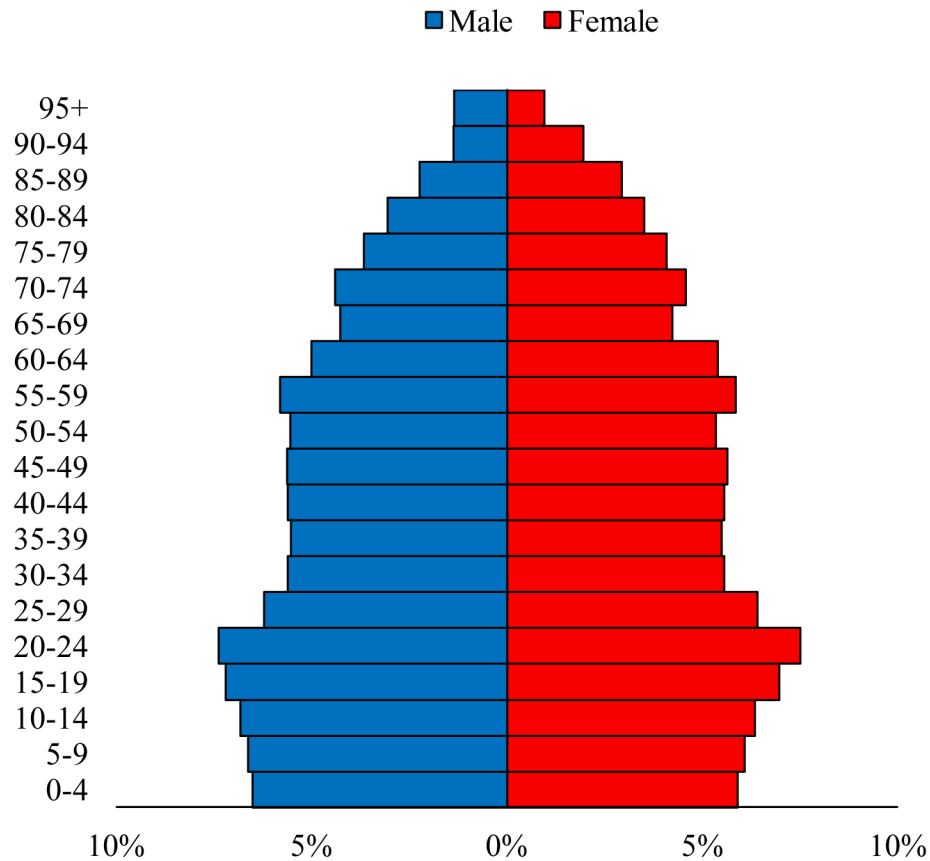

Population Pyramids of Ohio by County

Knox County Projected Population Pyramid, 2050

Ohio Projected Population Pyramid, 2050

Go to: <http://scripps.muohio.edu/content/population-pyramids-ohio-county-2010-2050> to download individual population pyramids (PDF, J-PEG, TIFF formats available).

Note: Population pyramids display % of populations by 5 years age groups.

Citation: Mehdizadeh, S., Ritchey, P. N., Tipsuk, P., & Yamashita, T. (2012). Population Pyramids of Ohio by County. Scripps Gerontology Center, Miami University, Oxford, OH.