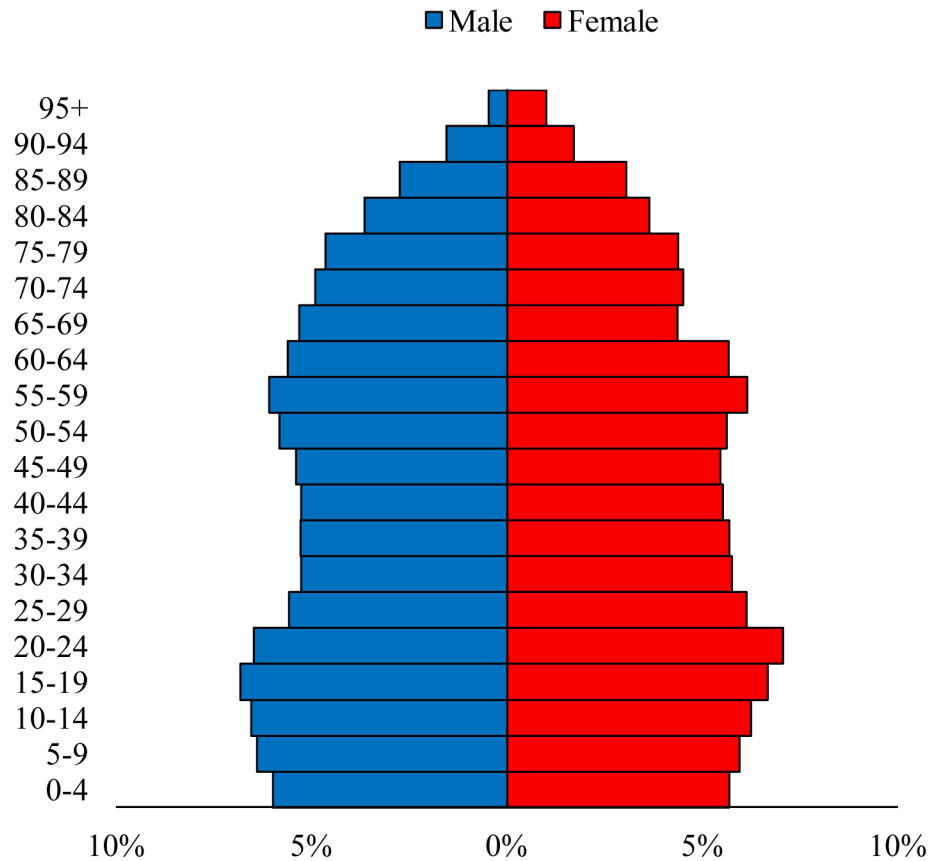

# Population Pyramids of Ohio by County

Jefferson County Projected Population Pyramid, 2050

Ohio Projected Population Pyramid, 2050

**Go to:** <http://scripps.muohio.edu/content/population-pyramids-ohio-county-2010-2050> to download individual population pyramids (PDF, J-PEG, TIFF formats available).

**Note:** Population pyramids display % of populations by 5 years age groups.

**Citation:** Mehdizadeh, S., Ritchey, P. N., Tipsuk, P., & Yamashita, T. (2012). Population Pyramids of Ohio by County. Scripps Gerontology Center, Miami University, Oxford, OH.