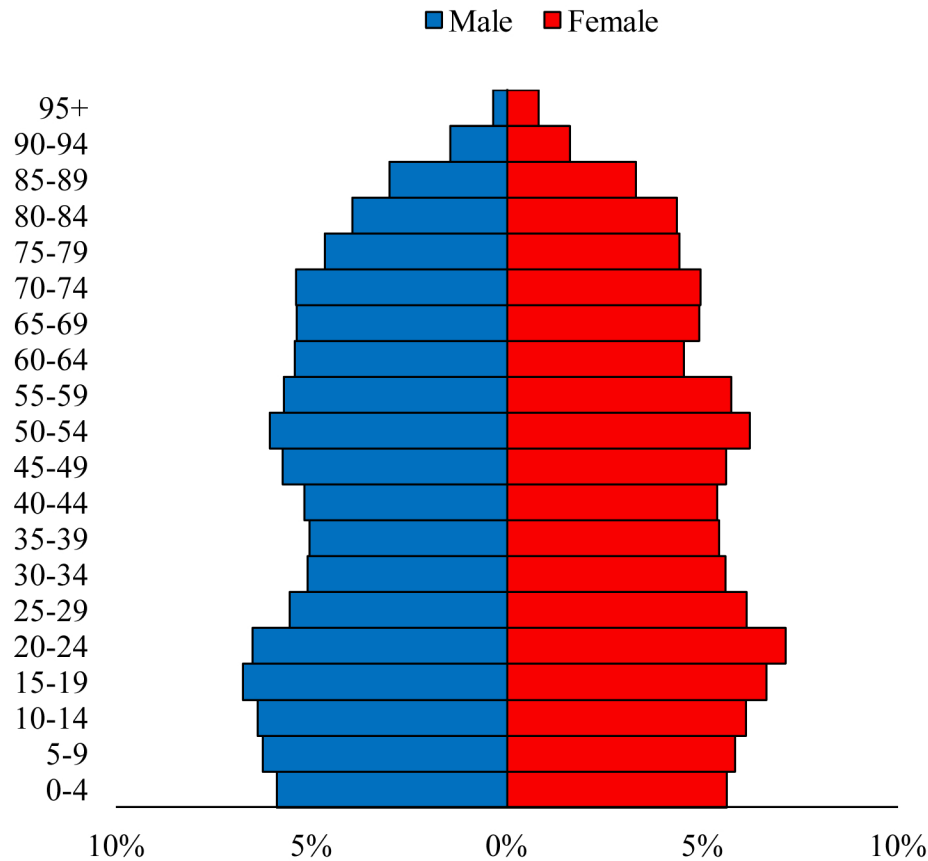

Population Pyramids of Ohio by County

Jefferson County Projected Population Pyramid, 2045

Ohio Projected Population Pyramid, 2045

Go to: <http://scripps.muohio.edu/content/population-pyramids-ohio-county-2010-2050> to download individual population pyramids (PDF, J-PEG, TIFF formats available).

Note: Population pyramids display % of populations by 5 years age groups.

Citation: Mehdizadeh, S., Ritchey, P. N., Tipsuk, P., & Yamashita, T. (2012). Population Pyramids of Ohio by County. Scripps Gerontology Center, Miami University, Oxford, OH.