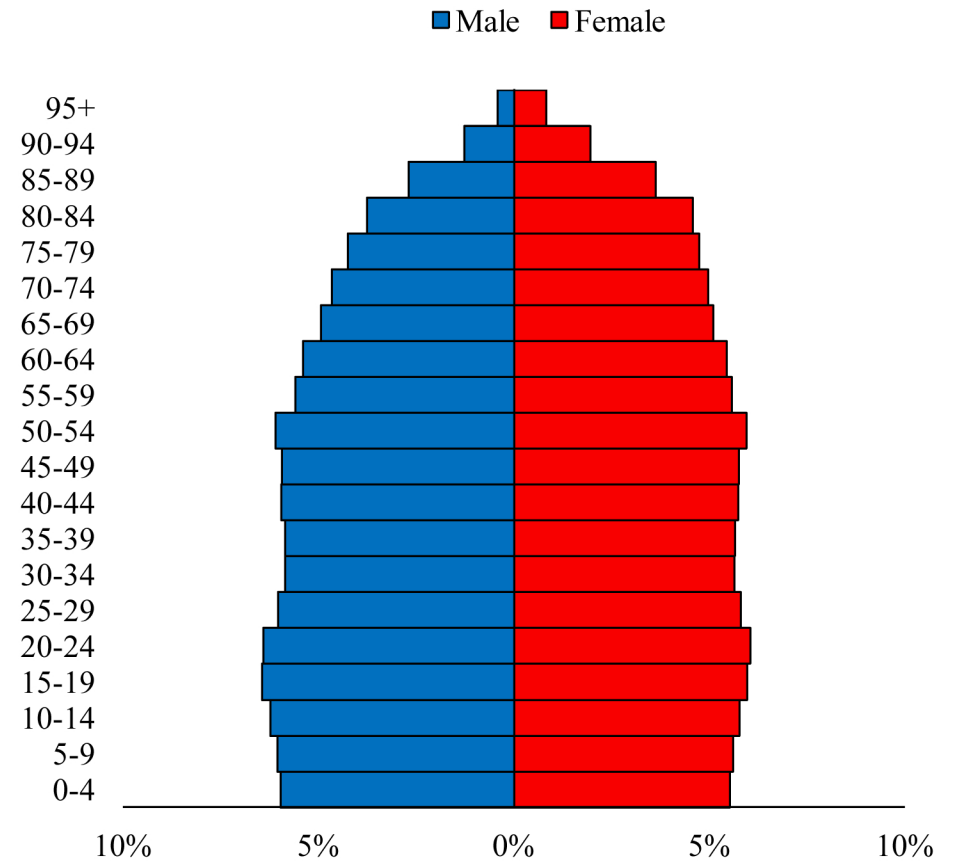

Population Pyramids of Ohio by County

Jefferson County Projected Population Pyramid, 2045

Ohio Projected Population Pyramid, 2045

Go to: <http://scripps.muohio.edu/content/population-pyramids-ohio-county-2010-2050> to download individual population pyramids (PDF, J-PEG, TIFF formats available).

Note: Population pyramids display % of populations by 5 years age groups.

Citation: Mehdizadeh, S., Ritchey, P. N., Tipsuk, P., & Yamashita, T. (2012). Population Pyramids of Ohio by County. Scripps Gerontology Center, Miami University, Oxford, OH.