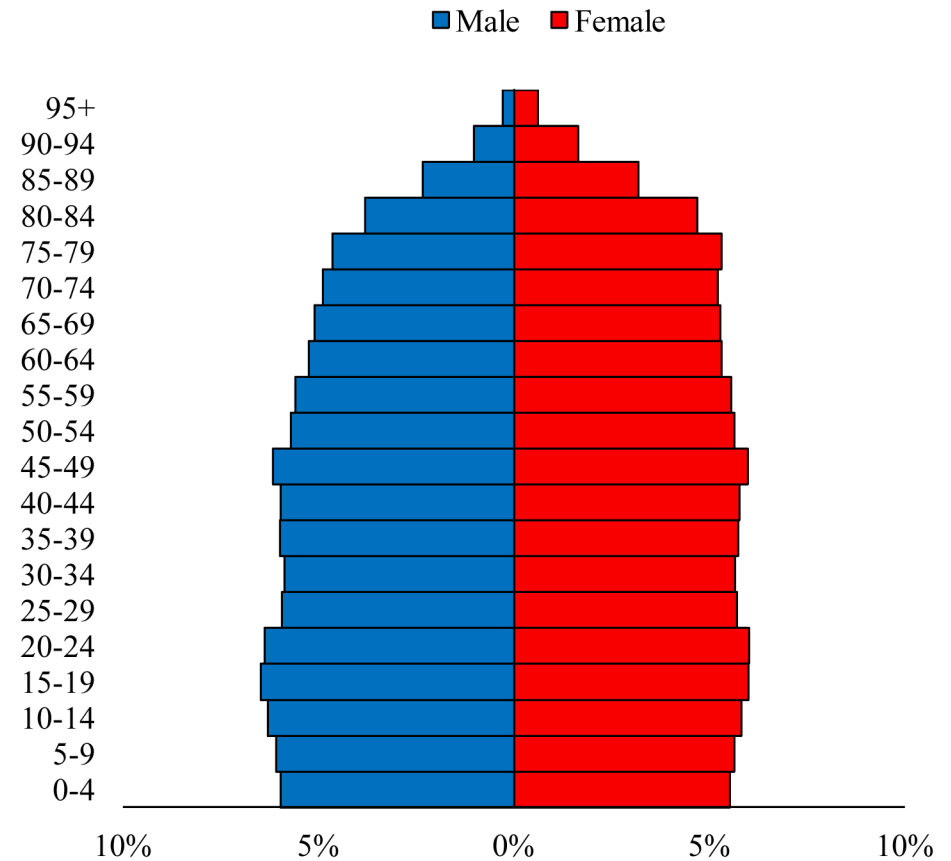

Population Pyramids of Ohio by County

Jefferson County Projected Population Pyramid, 2040

Ohio Projected Population Pyramid, 2040

Go to: <http://scripps.muohio.edu/content/population-pyramids-ohio-county-2010-2050> to download individual population pyramids (PDF, J-PEG, TIFF formats available).

Note: Population pyramids display % of populations by 5 years age groups.

Citation: Mehdizadeh, S., Ritchey, P. N., Tipsuk, P., & Yamashita, T. (2012). Population Pyramids of Ohio by County. Scripps Gerontology Center, Miami University, Oxford, OH.