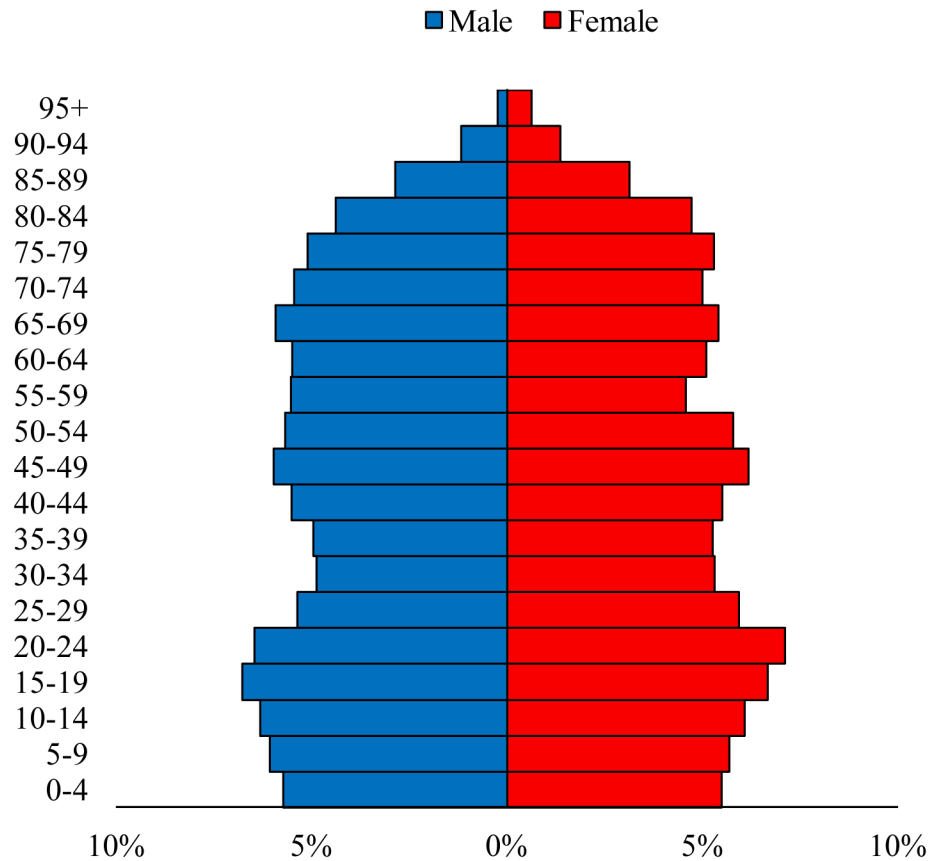

Population Pyramids of Ohio by County

Jefferson County Projected Population Pyramid, 2040

Ohio Projected Population Pyramid, 2040

Go to: <http://scripps.muohio.edu/content/population-pyramids-ohio-county-2010-2050> to download individual population pyramids (PDF, J-PEG, TIFF formats available).

Note: Population pyramids display % of populations by 5 years age groups.

Citation: Mehdizadeh, S., Ritchey, P. N., Tipsuk, P., & Yamashita, T. (2012). Population Pyramids of Ohio by County. Scripps Gerontology Center, Miami University, Oxford, OH.