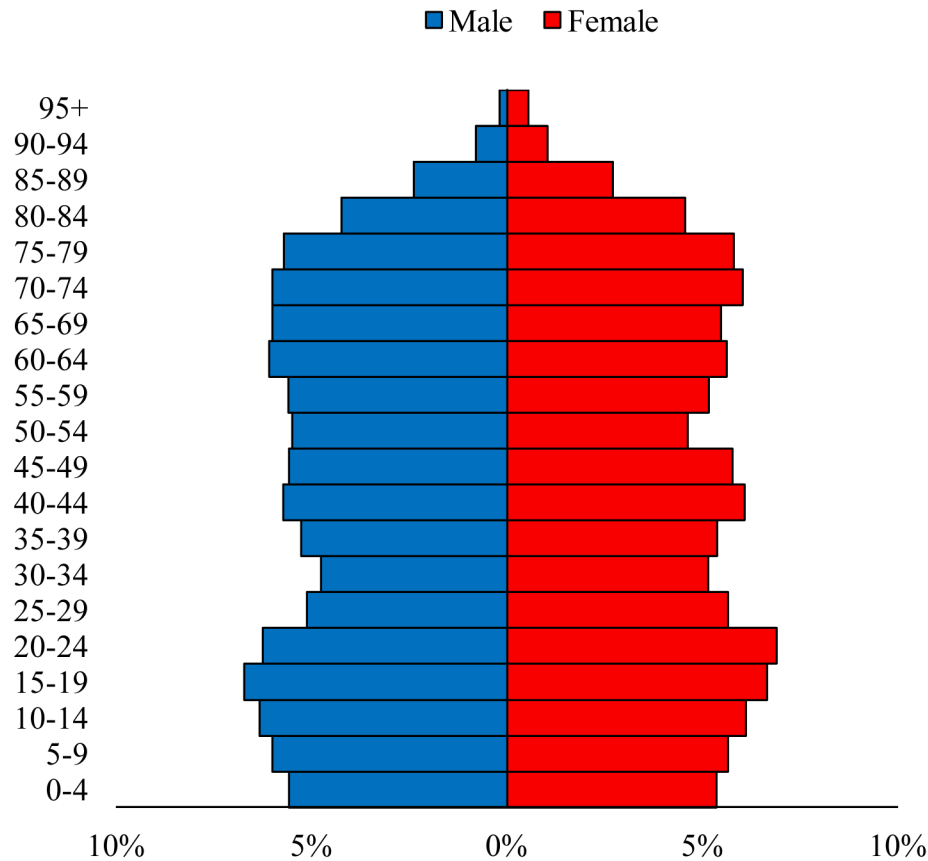

Population Pyramids of Ohio by County

Jefferson County Projected Population Pyramid, 2035

Ohio Projected Population Pyramid, 2035

Go to: <http://scripps.muohio.edu/content/population-pyramids-ohio-county-2010-2050> to download individual population pyramids (PDF, J-PEG, TIFF formats available).

Note: Population pyramids display % of populations by 5 years age groups.

Citation: Mehdizadeh, S., Ritchey, P. N., Tipsuk, P., & Yamashita, T. (2012). Population Pyramids of Ohio by County. Scripps Gerontology Center, Miami University, Oxford, OH.