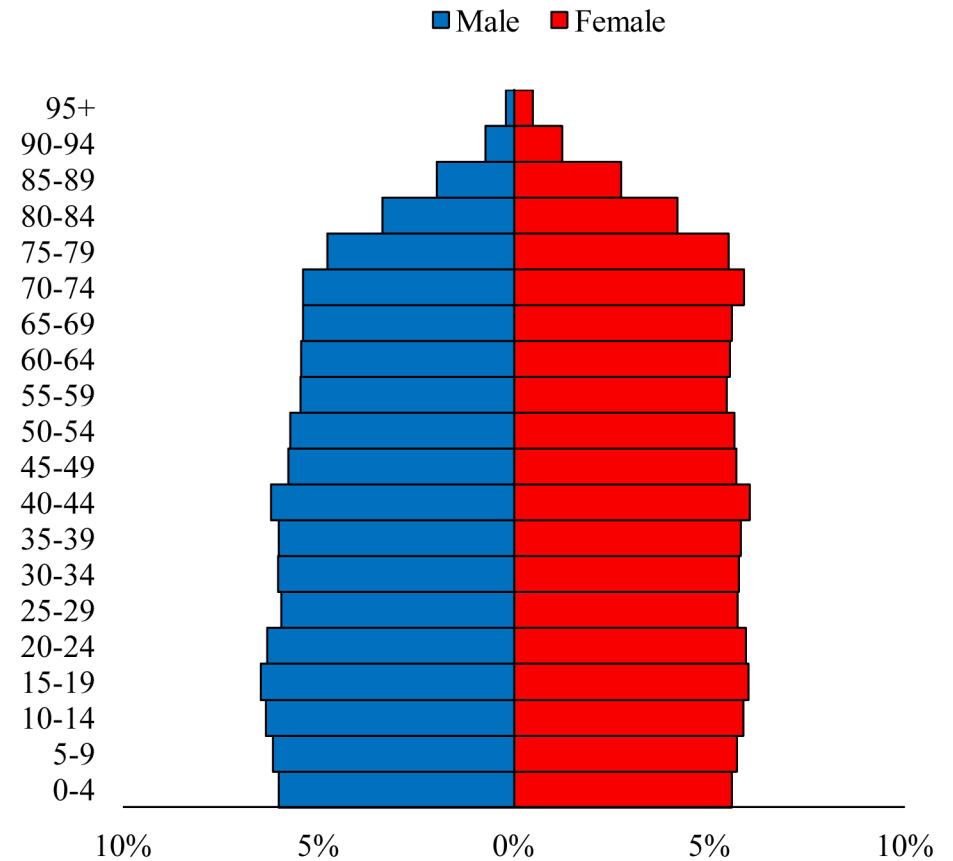

Population Pyramids of Ohio by County

Jefferson County Projected Population Pyramid, 2035

Ohio Projected Population Pyramid, 2035

Go to: <http://scripps.muohio.edu/content/population-pyramids-ohio-county-2010-2050> to download individual population pyramids (PDF, J-PEG, TIFF formats available).

Note: Population pyramids display % of populations by 5 years age groups.

Citation: Mehdizadeh, S., Ritchey, P. N., Tipsuk, P., & Yamashita, T. (2012). Population Pyramids of Ohio by County. Scripps Gerontology Center, Miami University, Oxford, OH.