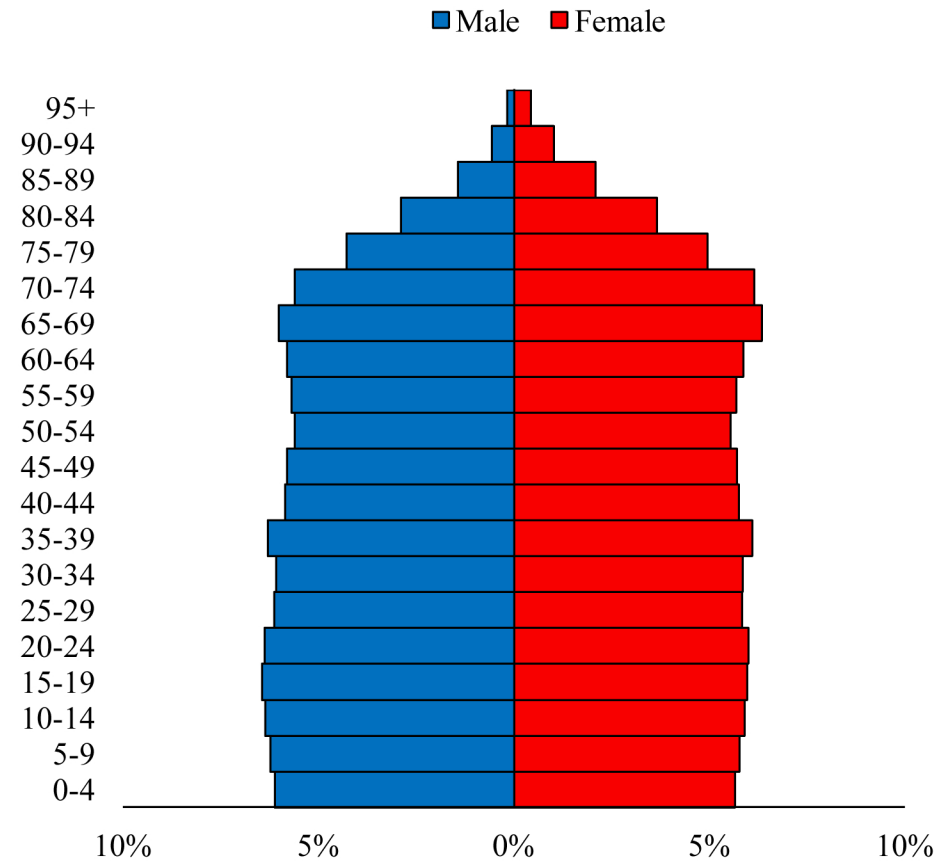

Population Pyramids of Ohio by County

Jefferson County Projected Population Pyramid, 2030

Ohio Projected Population Pyramid, 2030

Go to: <http://scripps.muohio.edu/content/population-pyramids-ohio-county-2010-2050> to download individual population pyramids (PDF, J-PEG, TIFF formats available).

Note: Population pyramids display % of populations by 5 years age groups.

Citation: Mehdizadeh, S., Ritchey, P. N., Tipsuk, P., & Yamashita, T. (2012). Population Pyramids of Ohio by County. Scripps Gerontology Center, Miami University, Oxford, OH.