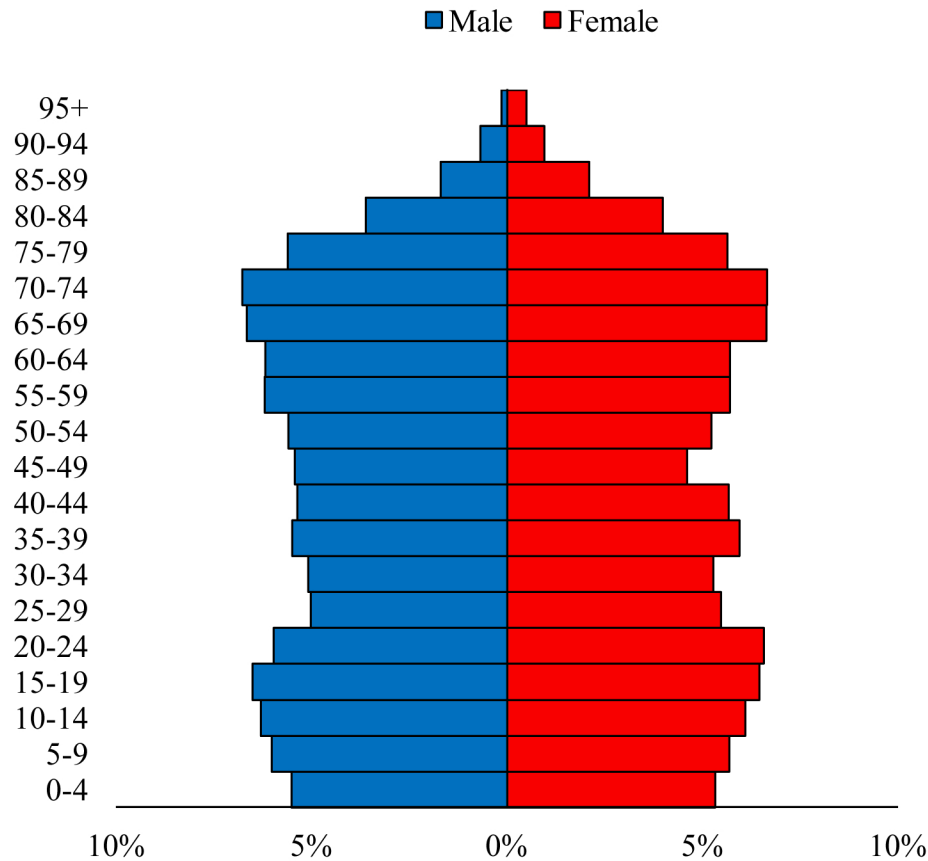

Population Pyramids of Ohio by County

Jefferson County Projected Population Pyramid, 2030

Ohio Projected Population Pyramid, 2030

Go to: <http://scripps.muohio.edu/content/population-pyramids-ohio-county-2010-2050> to download individual population pyramids (PDF, J-PEG, TIFF formats available).

Note: Population pyramids display % of populations by 5 years age groups.

Citation: Mehdizadeh, S., Ritchey, P. N., Tipsuk, P., & Yamashita, T. (2012). Population Pyramids of Ohio by County. Scripps Gerontology Center, Miami University, Oxford, OH.