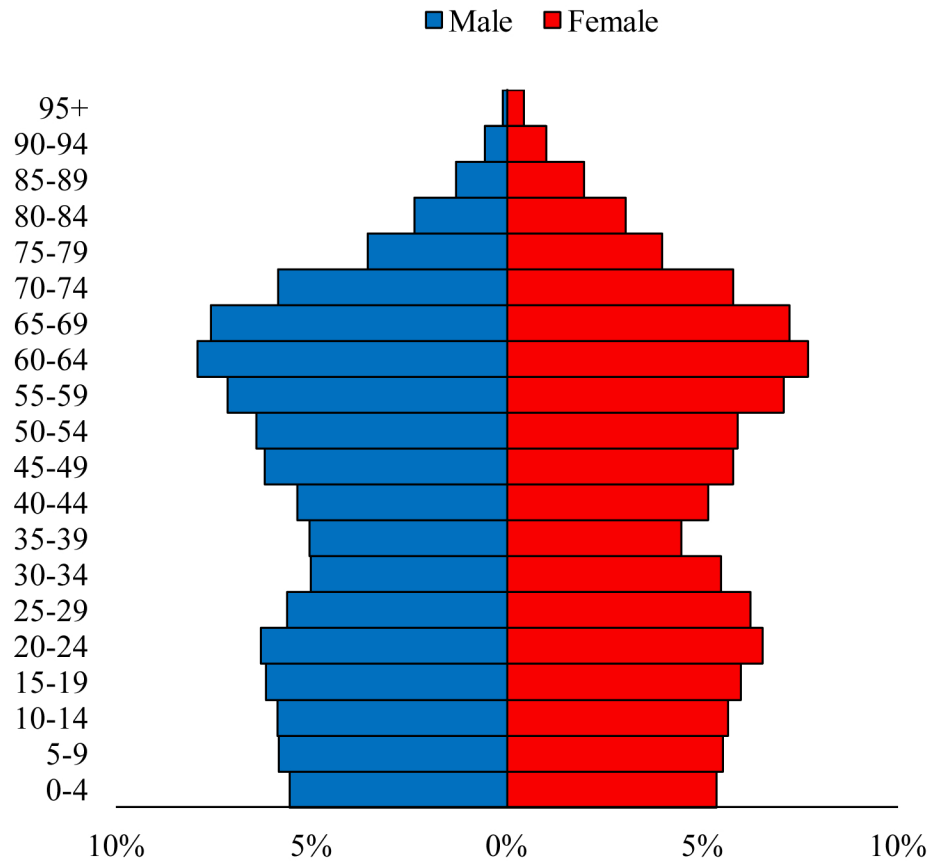

# Population Pyramids of Ohio by County

Jefferson County Projected Population Pyramid, 2020

Ohio Projected Population Pyramid, 2020

**Go to:** <http://scripps.muohio.edu/content/population-pyramids-ohio-county-2010-2050> to download individual population pyramids (PDF, J-PEG, TIFF formats available).

**Note:** Population pyramids display % of populations by 5 years age groups.

**Citation:** Mehdizadeh, S., Ritchey, P. N., Tipsuk, P., & Yamashita, T. (2012). Population Pyramids of Ohio by County. Scripps Gerontology Center, Miami University, Oxford, OH.