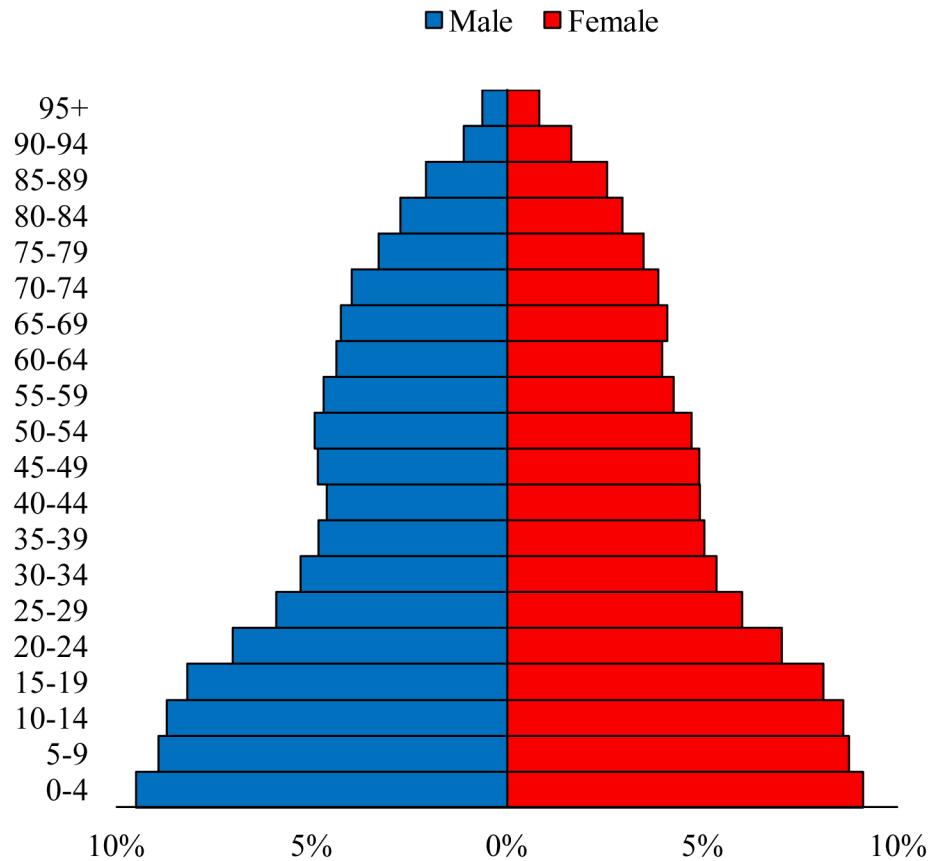

# Population Pyramids of Ohio by County

Holmes County Projected Population Pyramid, 2050

Ohio Projected Population Pyramid, 2050

**Go to:** <http://scripps.muohio.edu/content/population-pyramids-ohio-county-2010-2050> to download individual population pyramids (PDF, J-PEG, TIFF formats available).

**Note:** Population pyramids display % of populations by 5 years age groups.

**Citation:** Mehdizadeh, S., Ritchey, P. N., Tipsuk, P., & Yamashita, T. (2012). Population Pyramids of Ohio by County. Scripps Gerontology Center, Miami University, Oxford, OH.