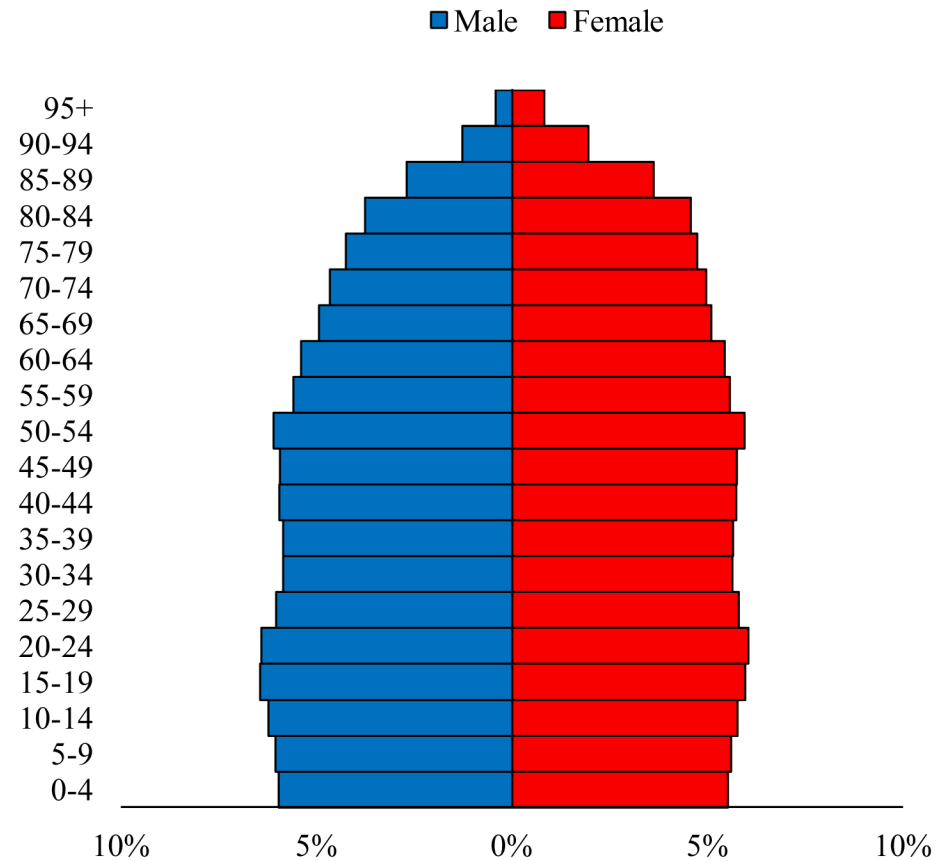

Population Pyramids of Ohio by County

Holmes County Projected Population Pyramid, 2045

Ohio Projected Population Pyramid, 2045

Go to: <http://scripps.muohio.edu/content/population-pyramids-ohio-county-2010-2050> to download individual population pyramids (PDF, J-PEG, TIFF formats available).

Note: Population pyramids display % of populations by 5 years age groups.

Citation: Mehdizadeh, S., Ritchey, P. N., Tipsuk, P., & Yamashita, T. (2012). Population Pyramids of Ohio by County. Scripps Gerontology Center, Miami University, Oxford, OH.