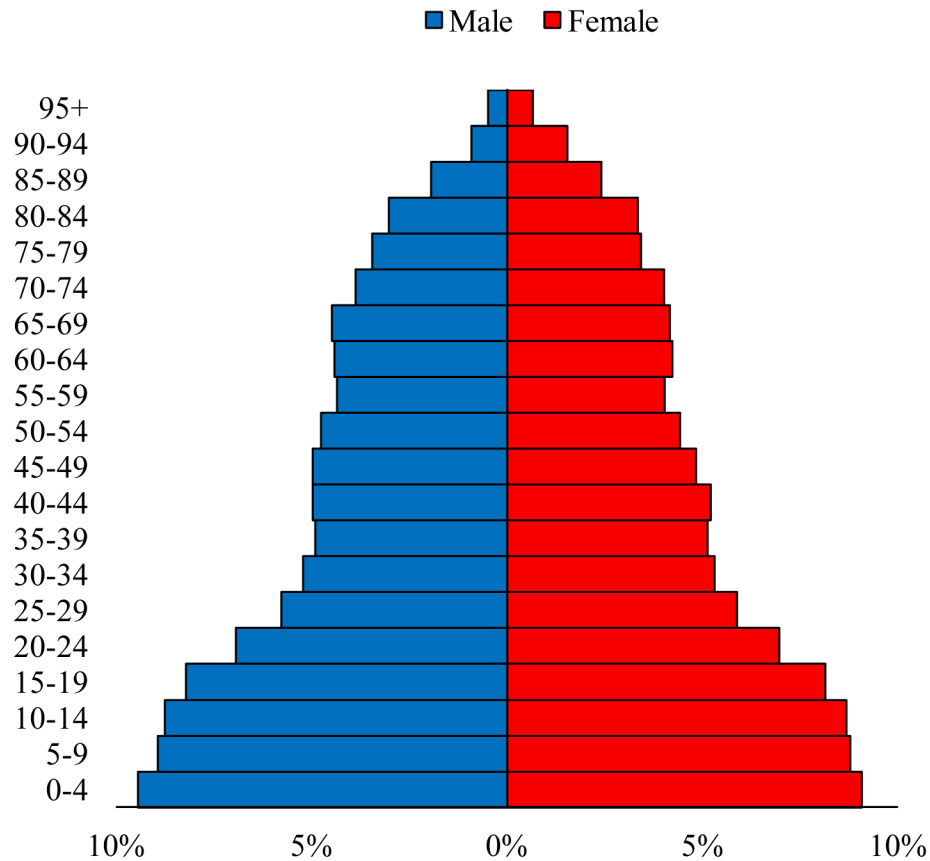

Population Pyramids of Ohio by County

Holmes County Projected Population Pyramid, 2045

Ohio Projected Population Pyramid, 2045

Go to: <http://scripps.muohio.edu/content/population-pyramids-ohio-county-2010-2050> to download individual population pyramids (PDF, J-PEG, TIFF formats available).

Note: Population pyramids display % of populations by 5 years age groups.

Citation: Mehdizadeh, S., Ritchey, P. N., Tipsuk, P., & Yamashita, T. (2012). Population Pyramids of Ohio by County. Scripps Gerontology Center, Miami University, Oxford, OH.