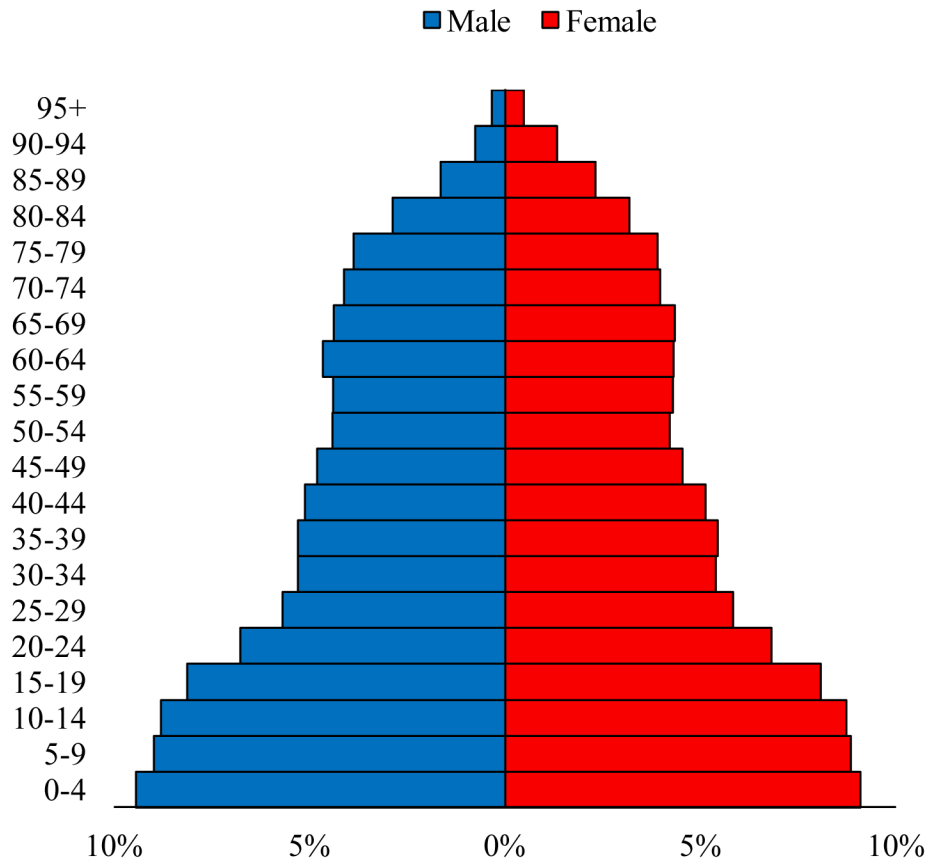

Population Pyramids of Ohio by County

Holmes County Projected Population Pyramid, 2040

Ohio Projected Population Pyramid, 2040

Go to: <http://scripps.muohio.edu/content/population-pyramids-ohio-county-2010-2050> to download individual population pyramids (PDF, J-PEG, TIFF formats available).

Note: Population pyramids display % of populations by 5 years age groups.

Citation: Mehdizadeh, S., Ritchey, P. N., Tipsuk, P., & Yamashita, T. (2012). Population Pyramids of Ohio by County. Scripps Gerontology Center, Miami University, Oxford, OH.