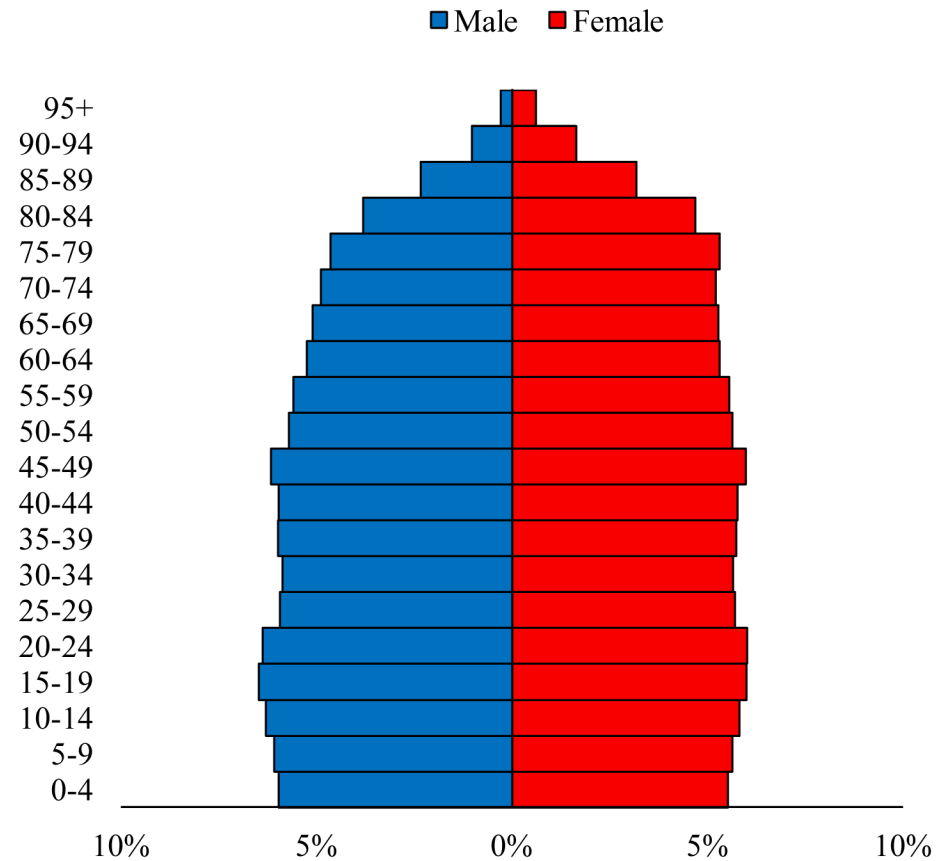

Population Pyramids of Ohio by County

Holmes County Projected Population Pyramid, 2040

Ohio Projected Population Pyramid, 2040

Go to: <http://scripps.muohio.edu/content/population-pyramids-ohio-county-2010-2050> to download individual population pyramids (PDF, J-PEG, TIFF formats available).

Note: Population pyramids display % of populations by 5 years age groups.

Citation: Mehdizadeh, S., Ritchey, P. N., Tipsuk, P., & Yamashita, T. (2012). Population Pyramids of Ohio by County. Scripps Gerontology Center, Miami University, Oxford, OH.