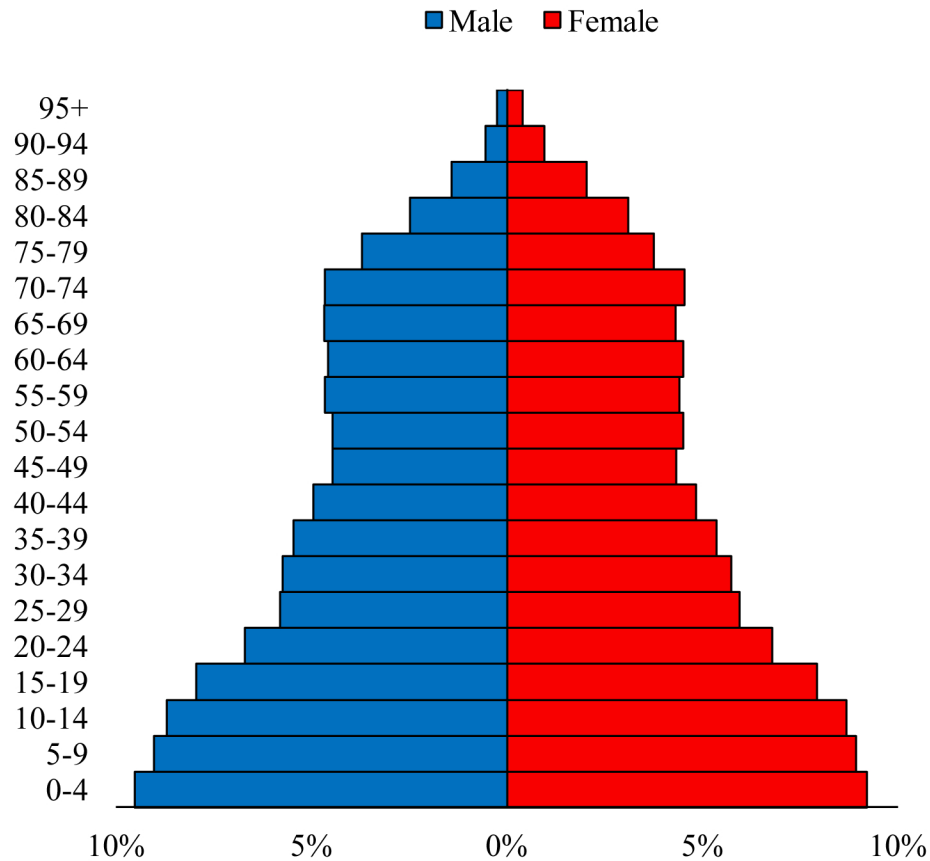

# Population Pyramids of Ohio by County

Holmes County Projected Population Pyramid, 2035

Ohio Projected Population Pyramid, 2035

**Go to:** <http://scripps.muohio.edu/content/population-pyramids-ohio-county-2010-2050> to download individual population pyramids (PDF, J-PEG, TIFF formats available).

**Note:** Population pyramids display % of populations by 5 years age groups.

**Citation:** Mehdizadeh, S., Ritchey, P. N., Tipsuk, P., & Yamashita, T. (2012). Population Pyramids of Ohio by County. Scripps Gerontology Center, Miami University, Oxford, OH.