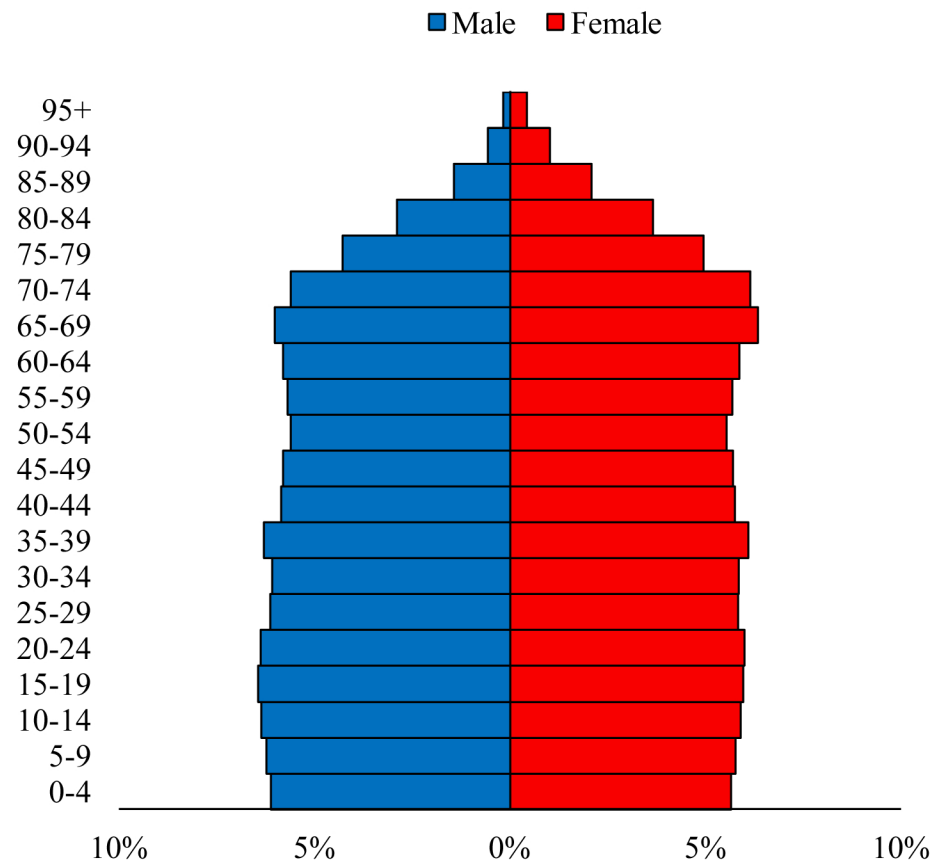

Population Pyramids of Ohio by County

Holmes County Projected Population Pyramid, 2030

Ohio Projected Population Pyramid, 2030

Go to: <http://scripps.muohio.edu/content/population-pyramids-ohio-county-2010-2050> to download individual population pyramids (PDF, J-PEG, TIFF formats available).

Note: Population pyramids display % of populations by 5 years age groups.

Citation: Mehdizadeh, S., Ritchey, P. N., Tipsuk, P., & Yamashita, T. (2012). Population Pyramids of Ohio by County. Scripps Gerontology Center, Miami University, Oxford, OH.