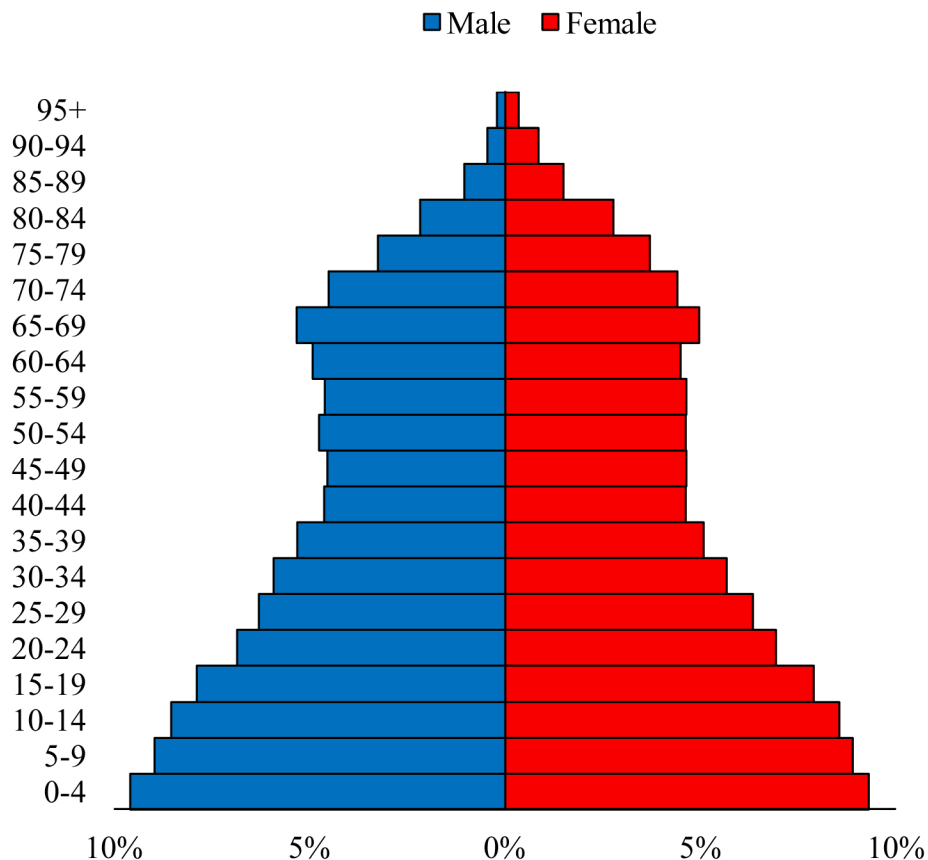

Population Pyramids of Ohio by County

Holmes County Projected Population Pyramid, 2030

Ohio Projected Population Pyramid, 2030

Go to: <http://scripps.muohio.edu/content/population-pyramids-ohio-county-2010-2050> to download individual population pyramids (PDF, J-PEG, TIFF formats available).

Note: Population pyramids display % of populations by 5 years age groups.

Citation: Mehdizadeh, S., Ritchey, P. N., Tipsuk, P., & Yamashita, T. (2012). Population Pyramids of Ohio by County. Scripps Gerontology Center, Miami University, Oxford, OH.