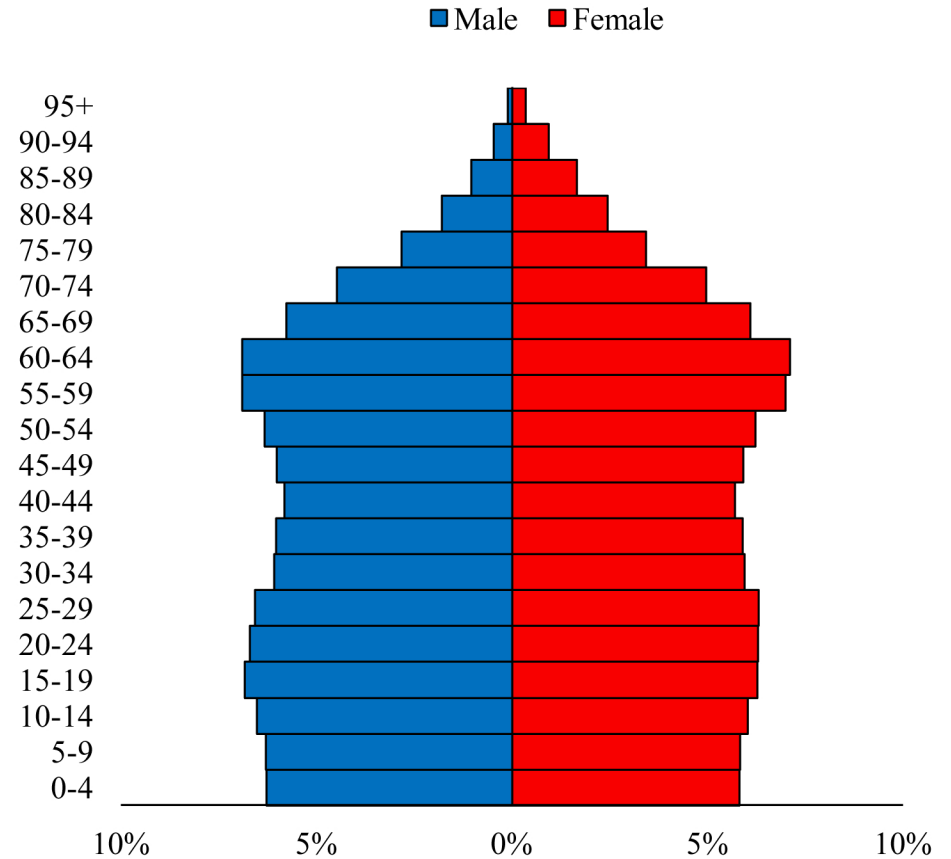

Population Pyramids of Ohio by County

Holmes County Projected Population Pyramid, 2020

Ohio Projected Population Pyramid, 2020

Go to: <http://scripps.muohio.edu/content/population-pyramids-ohio-county-2010-2050> to download individual population pyramids (PDF, J-PEG, TIFF formats available).

Note: Population pyramids display % of populations by 5 years age groups.

Citation: Mehdizadeh, S., Ritchey, P. N., Tipsuk, P., & Yamashita, T. (2012). Population Pyramids of Ohio by County. Scripps Gerontology Center, Miami University, Oxford, OH.