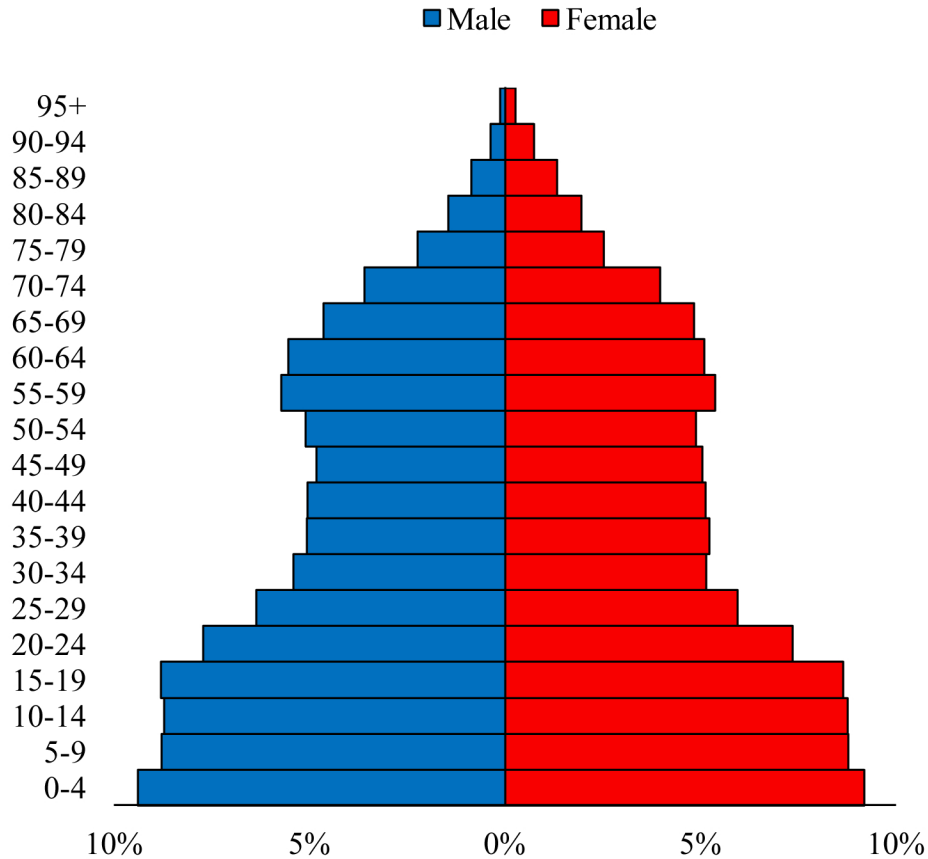

Population Pyramids of Ohio by County

Holmes County Projected Population Pyramid, 2020

Ohio Projected Population Pyramid, 2020

Go to: <http://scripps.muohio.edu/content/population-pyramids-ohio-county-2010-2050> to download individual population pyramids (PDF, J-PEG, TIFF formats available).

Note: Population pyramids display % of populations by 5 years age groups.

Citation: Mehdizadeh, S., Ritchey, P. N., Tipsuk, P., & Yamashita, T. (2012). Population Pyramids of Ohio by County. Scripps Gerontology Center, Miami University, Oxford, OH.