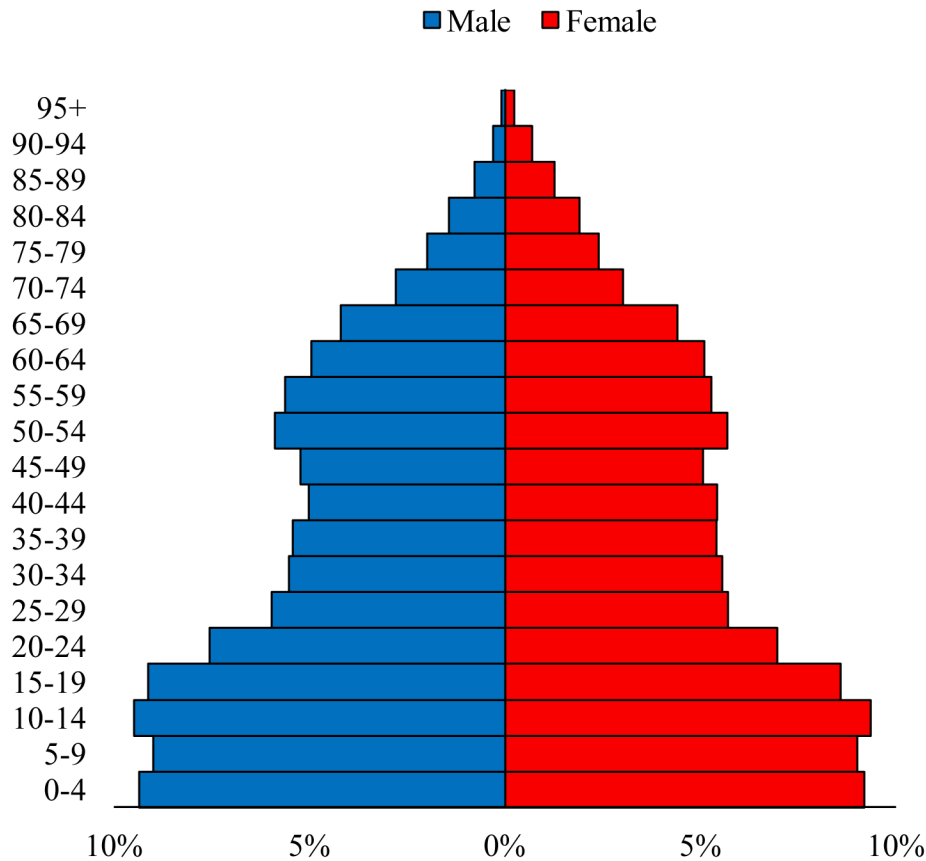

Population Pyramids of Ohio by County

Holmes County Projected Population Pyramid, 2015

Ohio Projected Population Pyramid, 2015

Go to: <http://scripps.muohio.edu/content/population-pyramids-ohio-county-2010-2050> to download individual population pyramids (PDF, J-PEG, TIFF formats available).

Note: Population pyramids display % of populations by 5 years age groups.

Citation: Mehdizadeh, S., Ritchey, P. N., Tipsuk, P., & Yamashita, T. (2012). Population Pyramids of Ohio by County. Scripps Gerontology Center, Miami University, Oxford, OH.