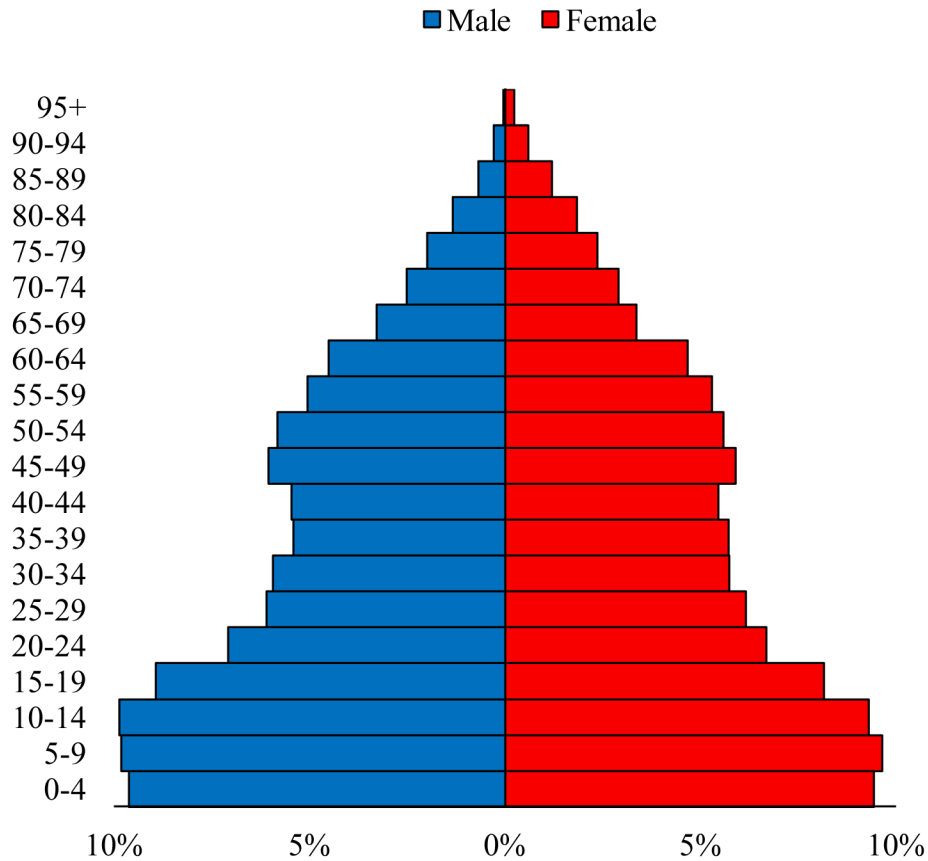

Population Pyramids of Ohio by County

Holmes County Population Pyramid, 2010

Ohio Population Pyramid, 2010

Go to: <http://scripps.muohio.edu/content/population-pyramids-ohio-county-2010-2050> to download individual population pyramids (PDF, J-PEG, TIFF formats available).

Note: Population pyramids display % of populations by 5 years age groups.

Citation: Mehdizadeh, S., Ritchey, P. N., Tipsuk, P., & Yamashita, T. (2012). Population Pyramids of Ohio by County. Scripps Gerontology Center, Miami University, Oxford, OH.