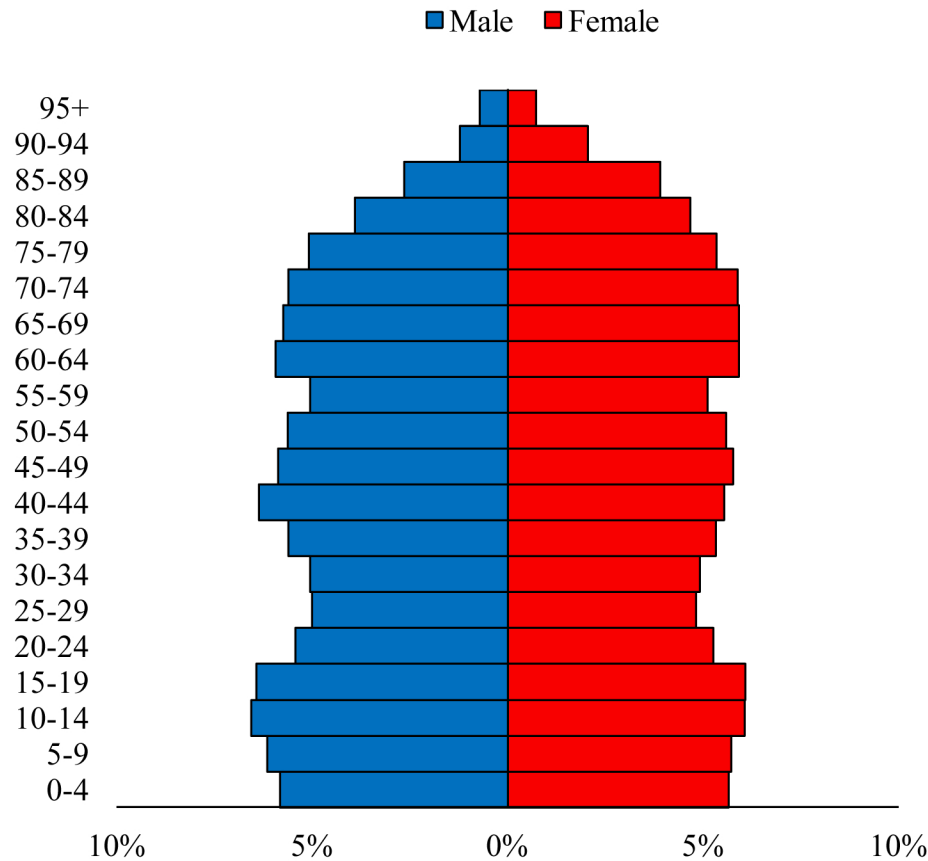

Population Pyramids of Ohio by County

Highland County Projected Population Pyramid, 2045

Ohio Projected Population Pyramid, 2045

Go to: <http://scripps.muohio.edu/content/population-pyramids-ohio-county-2010-2050> to download individual population pyramids (PDF, J-PEG, TIFF formats available).

Note: Population pyramids display % of populations by 5 years age groups.

Citation: Mehdizadeh, S., Ritchey, P. N., Tipsuk, P., & Yamashita, T. (2012). Population Pyramids of Ohio by County. Scripps Gerontology Center, Miami University, Oxford, OH.