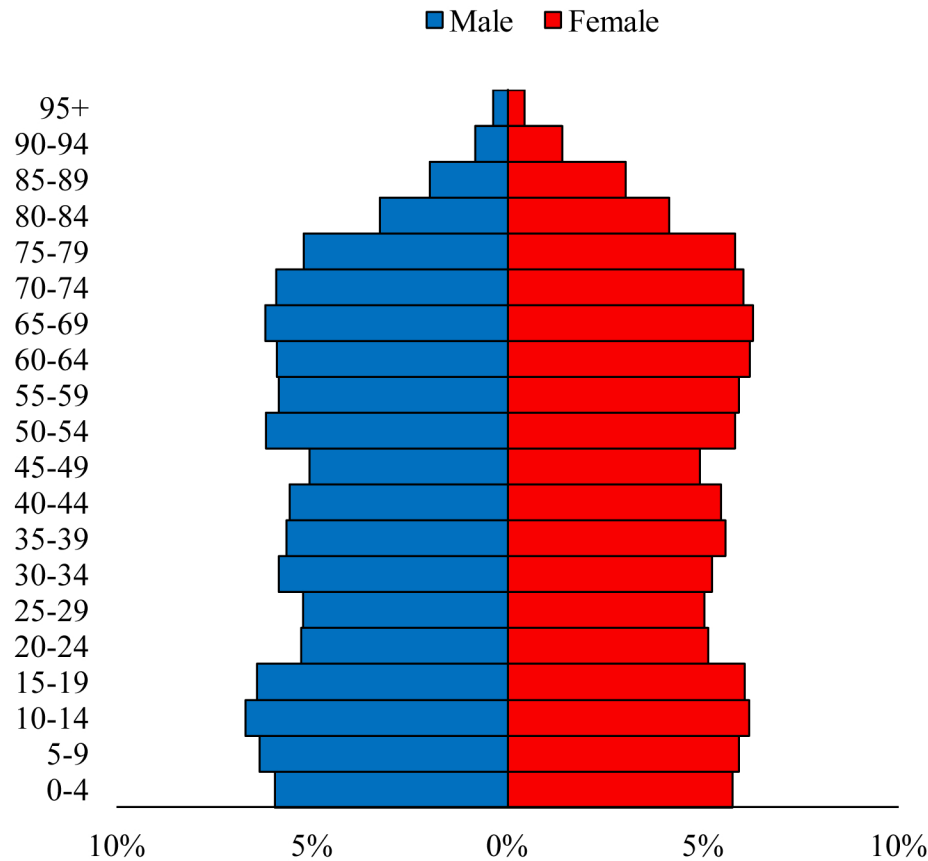

Population Pyramids of Ohio by County

Highland County Projected Population Pyramid, 2035

Ohio Projected Population Pyramid, 2035

Go to: <http://scripps.muohio.edu/content/population-pyramids-ohio-county-2010-2050> to download individual population pyramids (PDF, J-PEG, TIFF formats available).

Note: Population pyramids display % of populations by 5 years age groups.

Citation: Mehdizadeh, S., Ritchey, P. N., Tipsuk, P., & Yamashita, T. (2012). Population Pyramids of Ohio by County. Scripps Gerontology Center, Miami University, Oxford, OH.