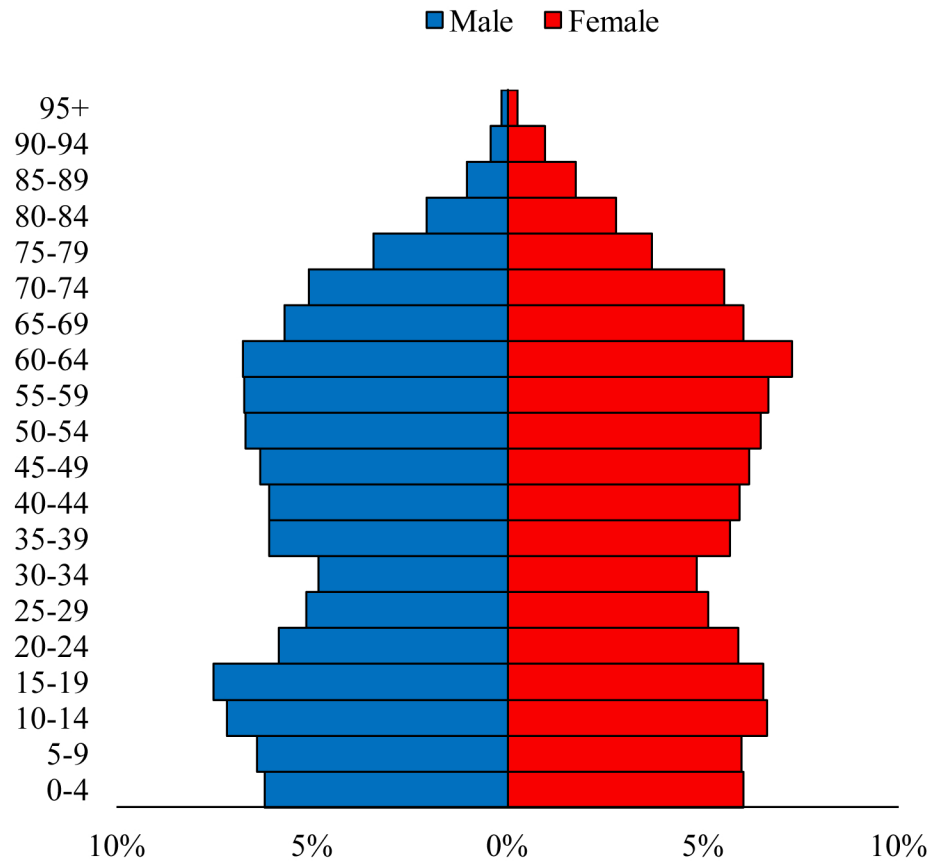

Population Pyramids of Ohio by County

Highland County Projected Population Pyramid, 2020

Ohio Projected Population Pyramid, 2020

Go to: <http://scripps.muohio.edu/content/population-pyramids-ohio-county-2010-2050> to download individual population pyramids (PDF, J-PEG, TIFF formats available).

Note: Population pyramids display % of populations by 5 years age groups.

Citation: Mehdizadeh, S., Ritchey, P. N., Tipsuk, P., & Yamashita, T. (2012). Population Pyramids of Ohio by County. Scripps Gerontology Center, Miami University, Oxford, OH.