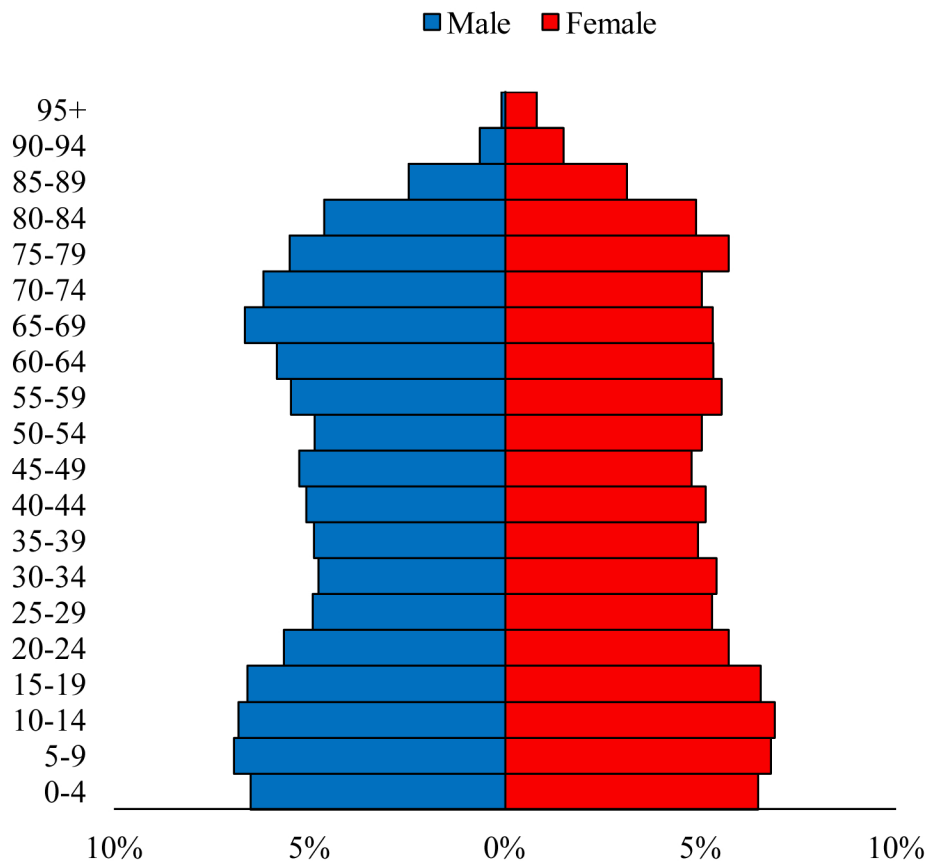

Population Pyramids of Ohio by County

Harrison County Projected Population Pyramid, 2040

Ohio Projected Population Pyramid, 2040

Go to: <http://scripps.muohio.edu/content/population-pyramids-ohio-county-2010-2050> to download individual population pyramids (PDF, J-PEG, TIFF formats available).

Note: Population pyramids display % of populations by 5 years age groups.

Citation: Mehdizadeh, S., Ritchey, P. N., Tipsuk, P., & Yamashita, T. (2012). Population Pyramids of Ohio by County. Scripps Gerontology Center, Miami University, Oxford, OH.