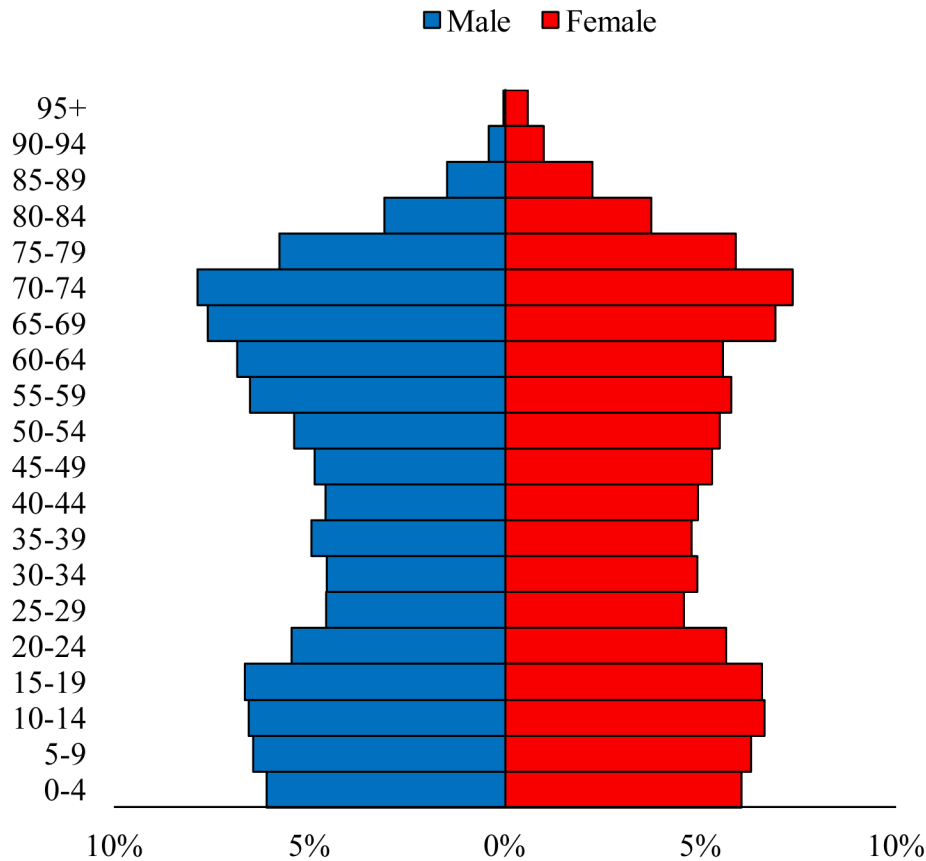

Population Pyramids of Ohio by County

Harrison County Projected Population Pyramid, 2030

Ohio Projected Population Pyramid, 2030

Go to: <http://scripps.muohio.edu/content/population-pyramids-ohio-county-2010-2050> to download individual population pyramids (PDF, J-PEG, TIFF formats available).

Note: Population pyramids display % of populations by 5 years age groups.

Citation: Mehdizadeh, S., Ritchey, P. N., Tipsuk, P., & Yamashita, T. (2012). Population Pyramids of Ohio by County. Scripps Gerontology Center, Miami University, Oxford, OH.