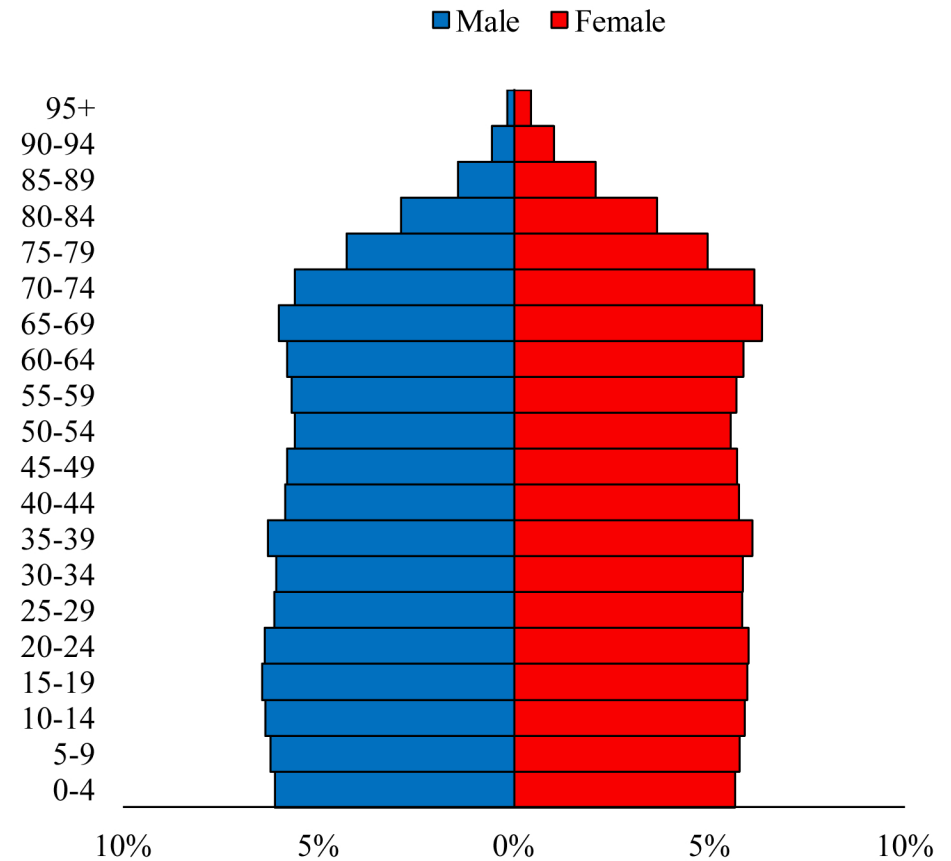

Population Pyramids of Ohio by County

Harrison County Projected Population Pyramid, 2030

Ohio Projected Population Pyramid, 2030

Go to: <http://scripps.muohio.edu/content/population-pyramids-ohio-county-2010-2050> to download individual population pyramids (PDF, J-PEG, TIFF formats available).

Note: Population pyramids display % of populations by 5 years age groups.

Citation: Mehdizadeh, S., Ritchey, P. N., Tipsuk, P., & Yamashita, T. (2012). Population Pyramids of Ohio by County. Scripps Gerontology Center, Miami University, Oxford, OH.