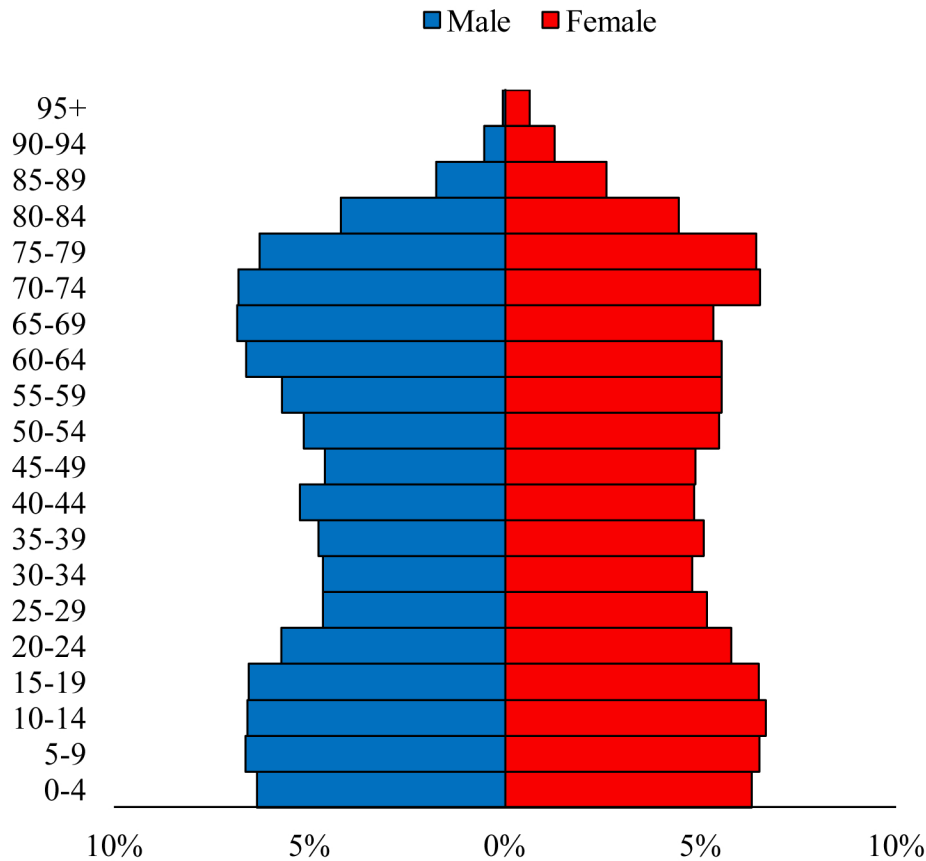

Population Pyramids of Ohio by County

Harrison County Projected Population Pyramid, 2035

Ohio Projected Population Pyramid, 2035

Go to: <http://scripps.muohio.edu/content/population-pyramids-ohio-county-2010-2050> to download individual population pyramids (PDF, J-PEG, TIFF formats available).

Note: Population pyramids display % of populations by 5 years age groups.

Citation: Mehdizadeh, S., Ritchey, P. N., Tipsuk, P., & Yamashita, T. (2012). Population Pyramids of Ohio by County. Scripps Gerontology Center, Miami University, Oxford, OH.