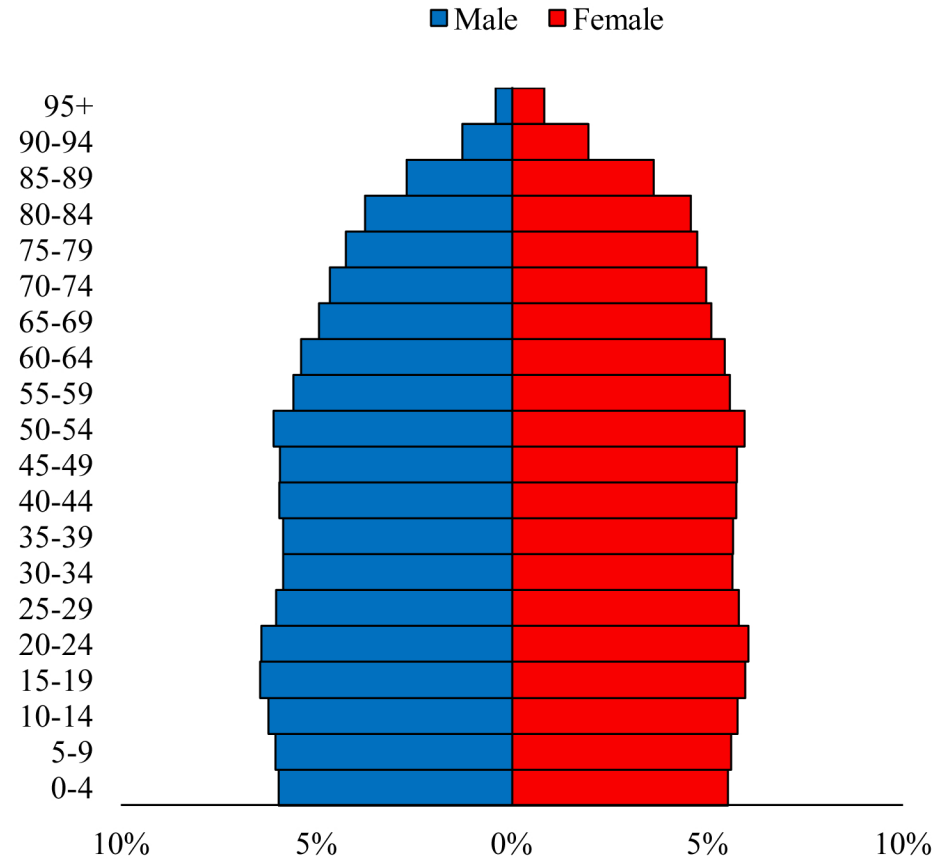

# Population Pyramids of Ohio by County

Hardin County Projected Population Pyramid, 2045

Ohio Projected Population Pyramid, 2045

**Go to:** <http://scripps.muohio.edu/content/population-pyramids-ohio-county-2010-2050> to download individual population pyramids (PDF, J-PEG, TIFF formats available).

**Note:** Population pyramids display % of populations by 5 years age groups.

**Citation:** Mehdizadeh, S., Ritchey, P. N., Tipsuk, P., & Yamashita, T. (2012). Population Pyramids of Ohio by County. Scripps Gerontology Center, Miami University, Oxford, OH.