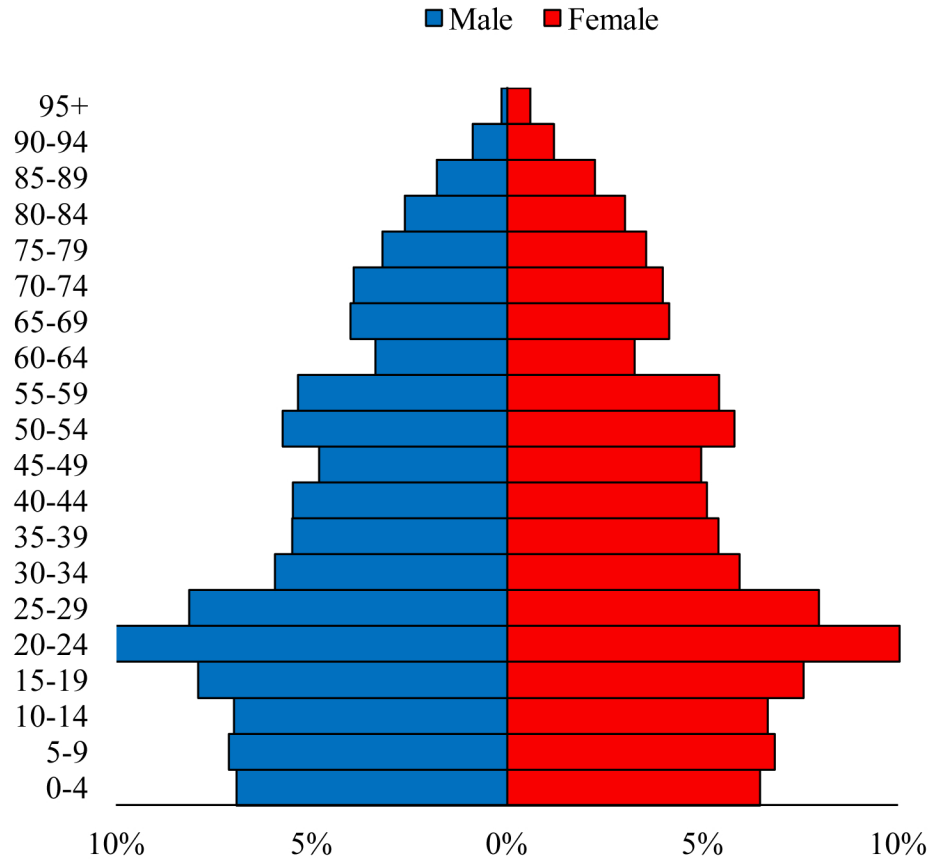

# Population Pyramids of Ohio by County

Hardin County Projected Population Pyramid, 2045

Ohio Projected Population Pyramid, 2045

**Go to:** <http://scripps.muohio.edu/content/population-pyramids-ohio-county-2010-2050> to download individual population pyramids (PDF, J-PEG, TIFF formats available).

**Note:** Population pyramids display % of populations by 5 years age groups.

**Citation:** Mehdizadeh, S., Ritchey, P. N., Tipsuk, P., & Yamashita, T. (2012). Population Pyramids of Ohio by County. Scripps Gerontology Center, Miami University, Oxford, OH.