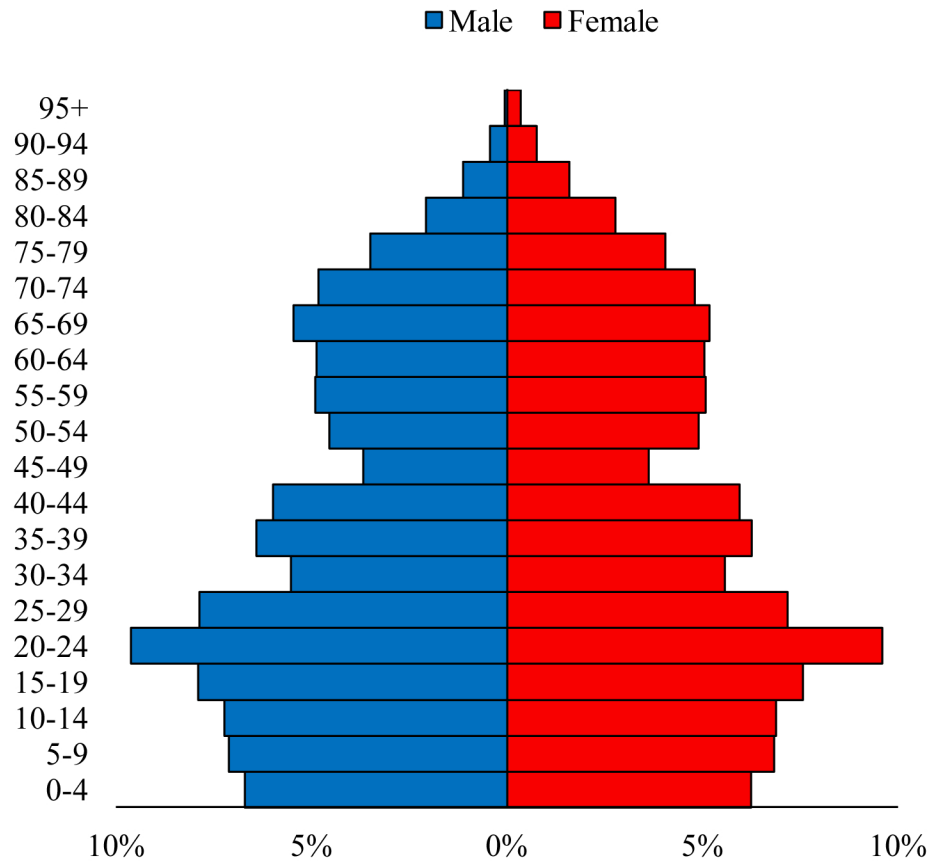

Population Pyramids of Ohio by County

Hardin County Projected Population Pyramid, 2030

Ohio Projected Population Pyramid, 2030

Go to: <http://scripps.muohio.edu/content/population-pyramids-ohio-county-2010-2050> to download individual population pyramids (PDF, J-PEG, TIFF formats available).

Note: Population pyramids display % of populations by 5 years age groups.

Citation: Mehdizadeh, S., Ritchey, P. N., Tipsuk, P., & Yamashita, T. (2012). Population Pyramids of Ohio by County. Scripps Gerontology Center, Miami University, Oxford, OH.