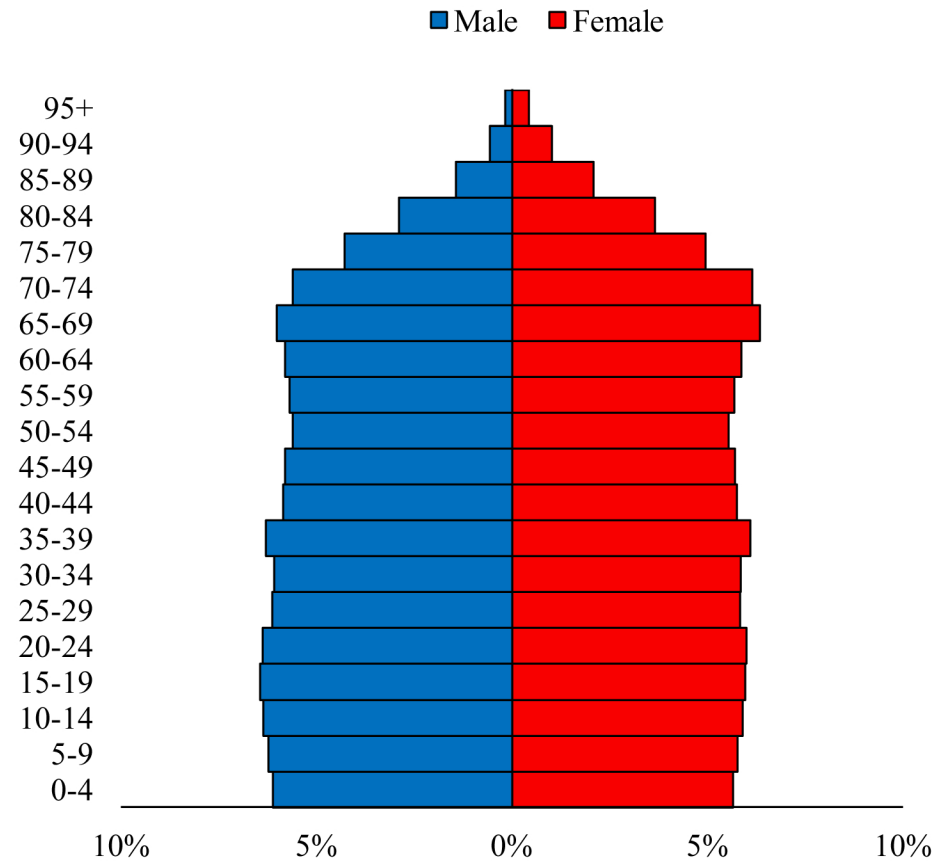

Population Pyramids of Ohio by County

Hardin County Projected Population Pyramid, 2030

Ohio Projected Population Pyramid, 2030

Go to: <http://scripps.muohio.edu/content/population-pyramids-ohio-county-2010-2050> to download individual population pyramids (PDF, J-PEG, TIFF formats available).

Note: Population pyramids display % of populations by 5 years age groups.

Citation: Mehdizadeh, S., Ritchey, P. N., Tipsuk, P., & Yamashita, T. (2012). Population Pyramids of Ohio by County. Scripps Gerontology Center, Miami University, Oxford, OH.