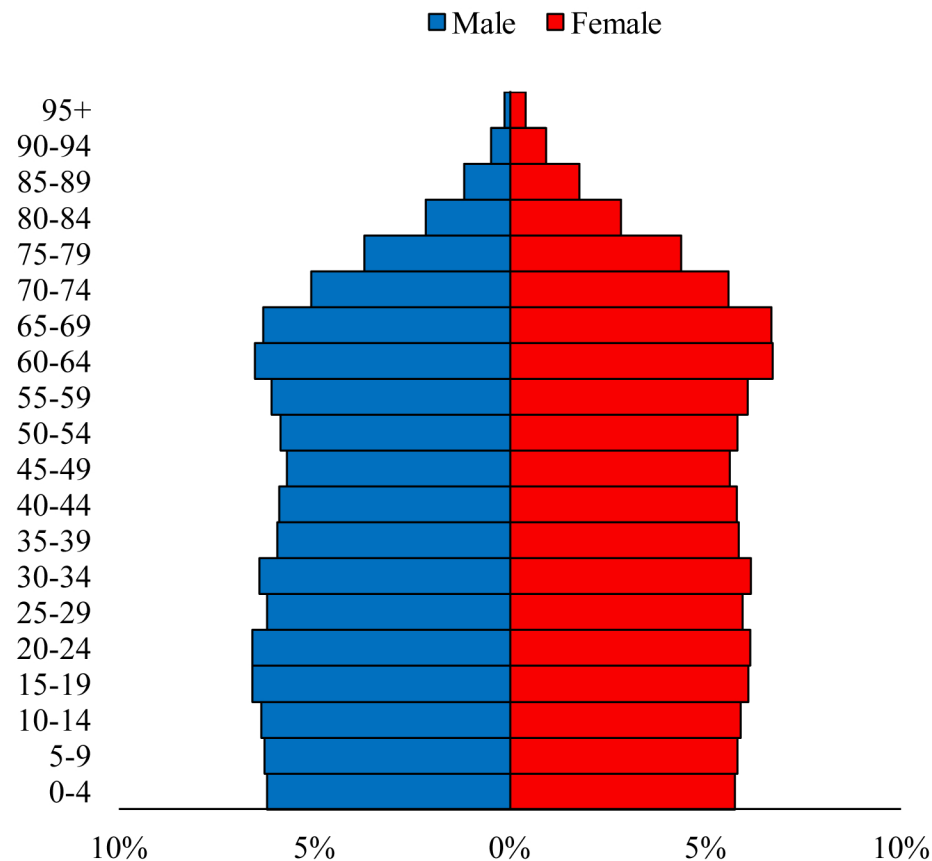

Population Pyramids of Ohio by County

Hardin County Projected Population Pyramid, 2025

Ohio Projected Population Pyramid, 2025

Go to: <http://scripps.muohio.edu/content/population-pyramids-ohio-county-2010-2050> to download individual population pyramids (PDF, J-PEG, TIFF formats available).

Note: Population pyramids display % of populations by 5 years age groups.

Citation: Mehdizadeh, S., Ritchey, P. N., Tipsuk, P., & Yamashita, T. (2012). Population Pyramids of Ohio by County. Scripps Gerontology Center, Miami University, Oxford, OH.