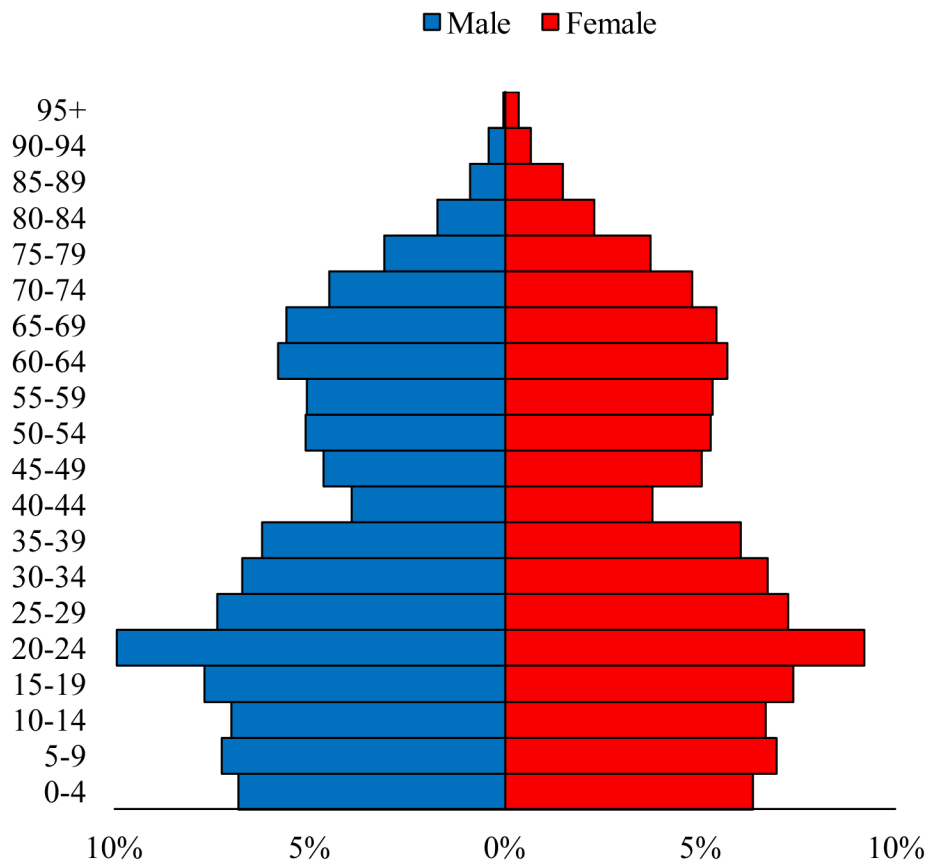

Population Pyramids of Ohio by County

Hardin County Projected Population Pyramid, 2025

Ohio Projected Population Pyramid, 2025

Go to: <http://scripps.muohio.edu/content/population-pyramids-ohio-county-2010-2050> to download individual population pyramids (PDF, J-PEG, TIFF formats available).

Note: Population pyramids display % of populations by 5 years age groups.

Citation: Mehdizadeh, S., Ritchey, P. N., Tipsuk, P., & Yamashita, T. (2012). Population Pyramids of Ohio by County. Scripps Gerontology Center, Miami University, Oxford, OH.