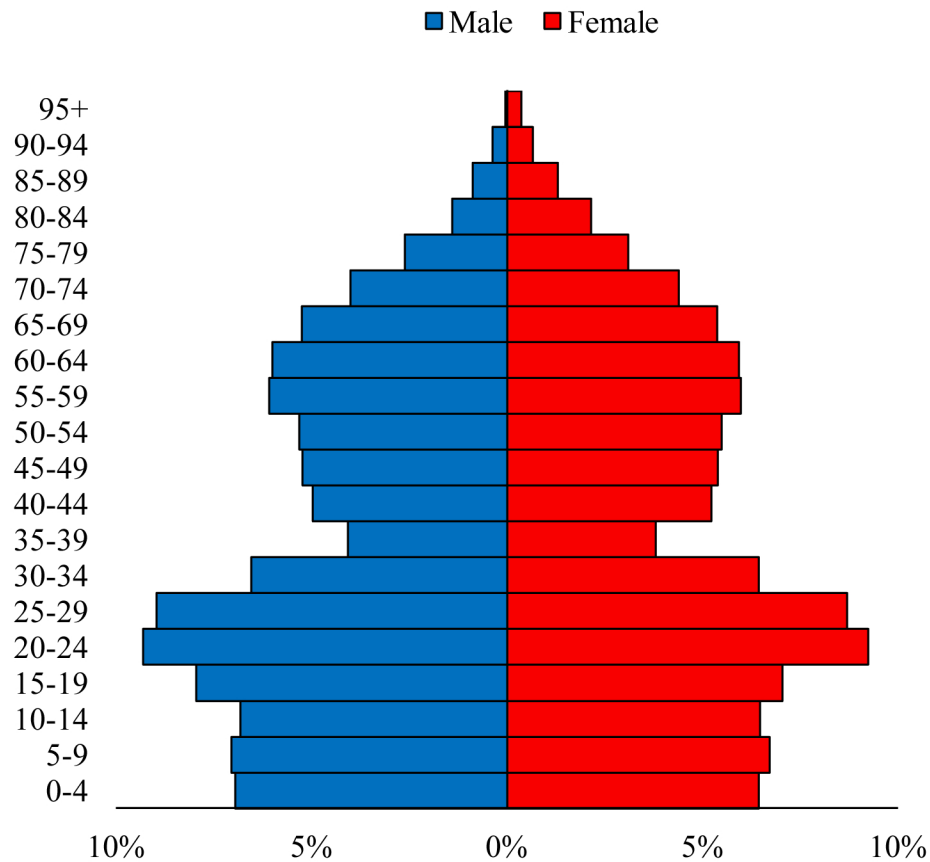

Population Pyramids of Ohio by County

Hardin County Projected Population Pyramid, 2020

Ohio Projected Population Pyramid, 2020

Go to: <http://scripps.muohio.edu/content/population-pyramids-ohio-county-2010-2050> to download individual population pyramids (PDF, J-PEG, TIFF formats available).

Note: Population pyramids display % of populations by 5 years age groups.

Citation: Mehdizadeh, S., Ritchey, P. N., Tipsuk, P., & Yamashita, T. (2012). Population Pyramids of Ohio by County. Scripps Gerontology Center, Miami University, Oxford, OH.