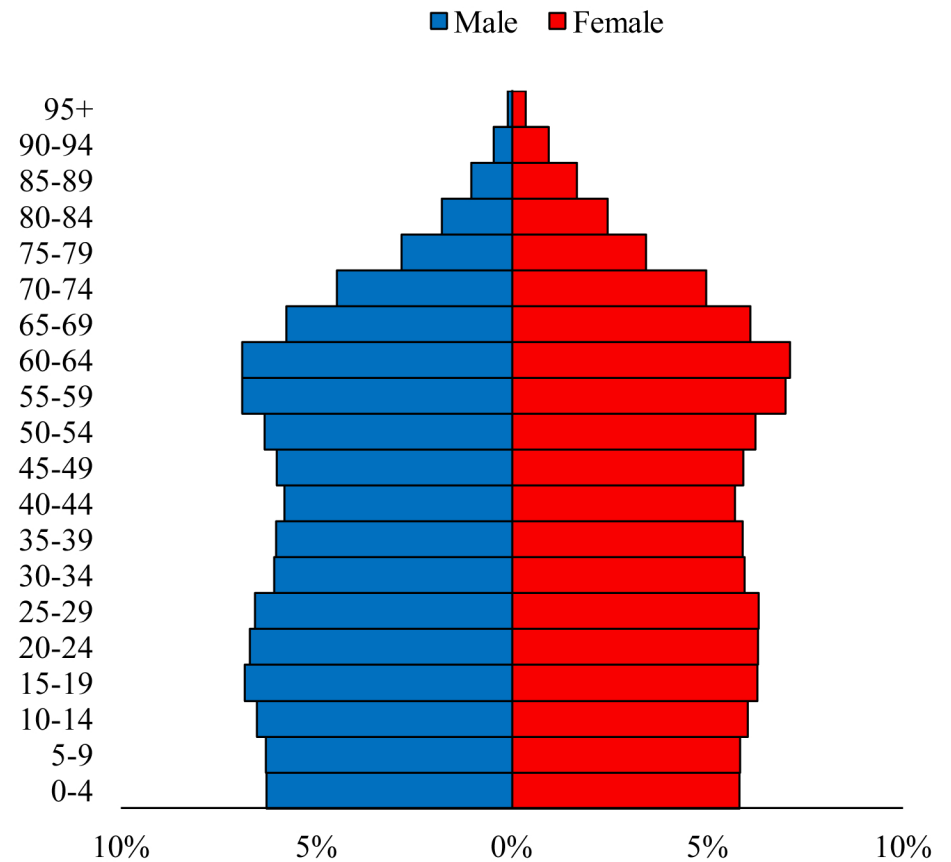

Population Pyramids of Ohio by County

Hardin County Projected Population Pyramid, 2020

Ohio Projected Population Pyramid, 2020

Go to: <http://scripps.muohio.edu/content/population-pyramids-ohio-county-2010-2050> to download individual population pyramids (PDF, J-PEG, TIFF formats available).

Note: Population pyramids display % of populations by 5 years age groups.

Citation: Mehdizadeh, S., Ritchey, P. N., Tipsuk, P., & Yamashita, T. (2012). Population Pyramids of Ohio by County. Scripps Gerontology Center, Miami University, Oxford, OH.