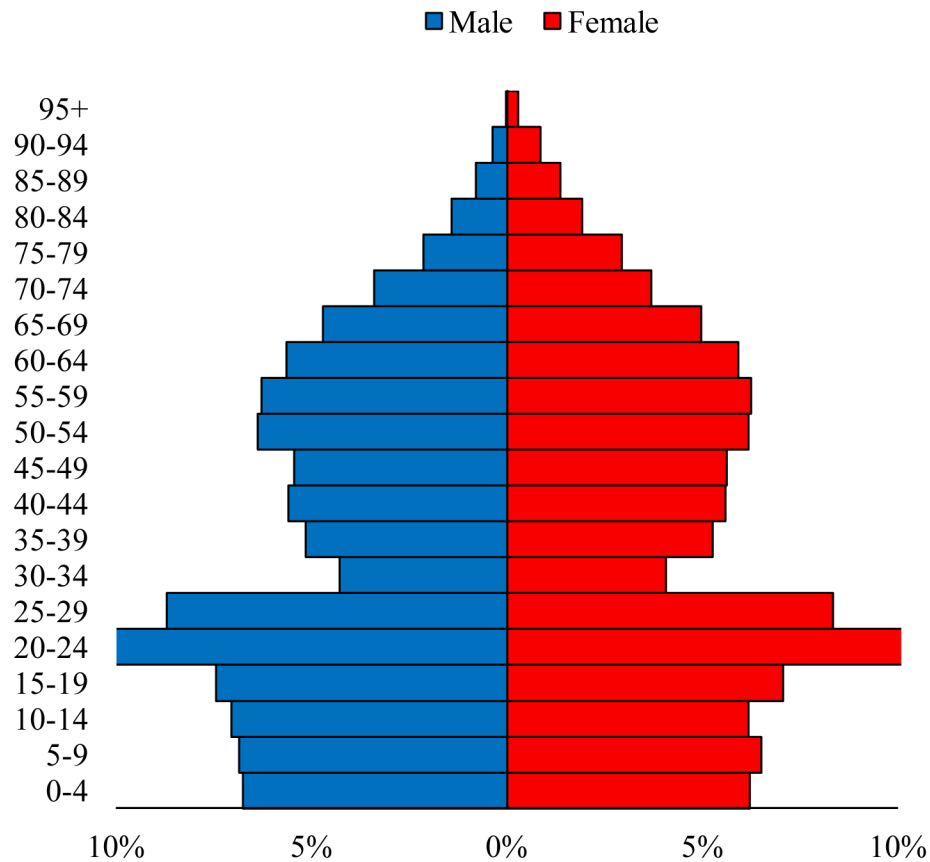

Population Pyramids of Ohio by County

Hardin County Projected Population Pyramid, 2015

Ohio Projected Population Pyramid, 2015

Go to: <http://scripps.muohio.edu/content/population-pyramids-ohio-county-2010-2050> to download individual population pyramids (PDF, J-PEG, TIFF formats available).

Note: Population pyramids display % of populations by 5 years age groups.

Citation: Mehdizadeh, S., Ritchey, P. N., Tipsuk, P., & Yamashita, T. (2012). Population Pyramids of Ohio by County. Scripps Gerontology Center, Miami University, Oxford, OH.