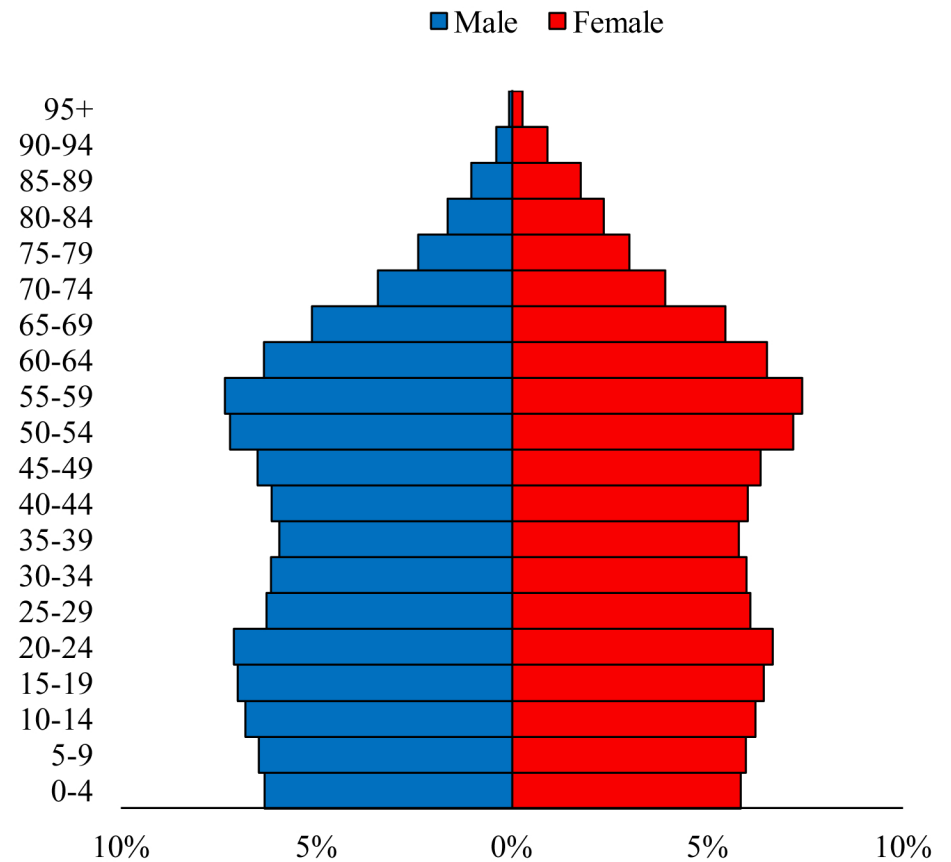

Population Pyramids of Ohio by County

Hardin County Projected Population Pyramid, 2015

Ohio Projected Population Pyramid, 2015

Go to: <http://scripps.muohio.edu/content/population-pyramids-ohio-county-2010-2050> to download individual population pyramids (PDF, J-PEG, TIFF formats available).

Note: Population pyramids display % of populations by 5 years age groups.

Citation: Mehdizadeh, S., Ritchey, P. N., Tipsuk, P., & Yamashita, T. (2012). Population Pyramids of Ohio by County. Scripps Gerontology Center, Miami University, Oxford, OH.