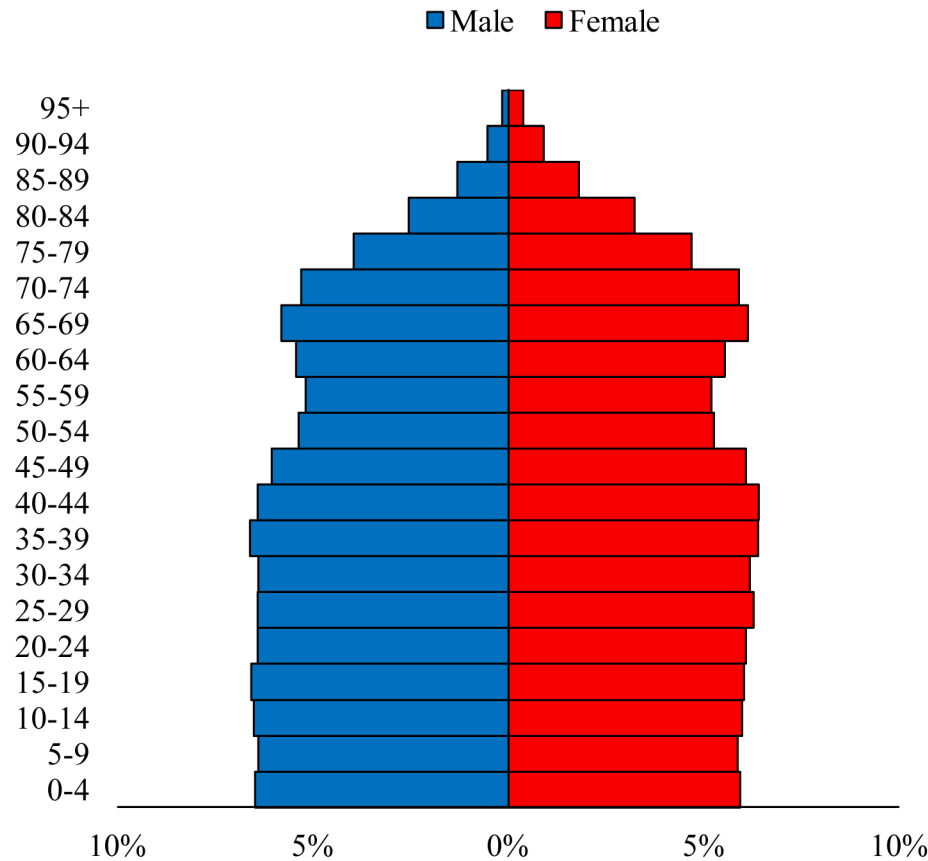

Population Pyramids of Ohio by County

Hamilton County Projected Population Pyramid, 2030

Ohio Projected Population Pyramid, 2030

Go to: <http://scripps.muohio.edu/content/population-pyramids-ohio-county-2010-2050> to download individual population pyramids (PDF, J-PEG, TIFF formats available).

Note: Population pyramids display % of populations by 5 years age groups.

Citation: Mehdizadeh, S., Ritchey, P. N., Tipsuk, P., & Yamashita, T. (2012). Population Pyramids of Ohio by County. Scripps Gerontology Center, Miami University, Oxford, OH.