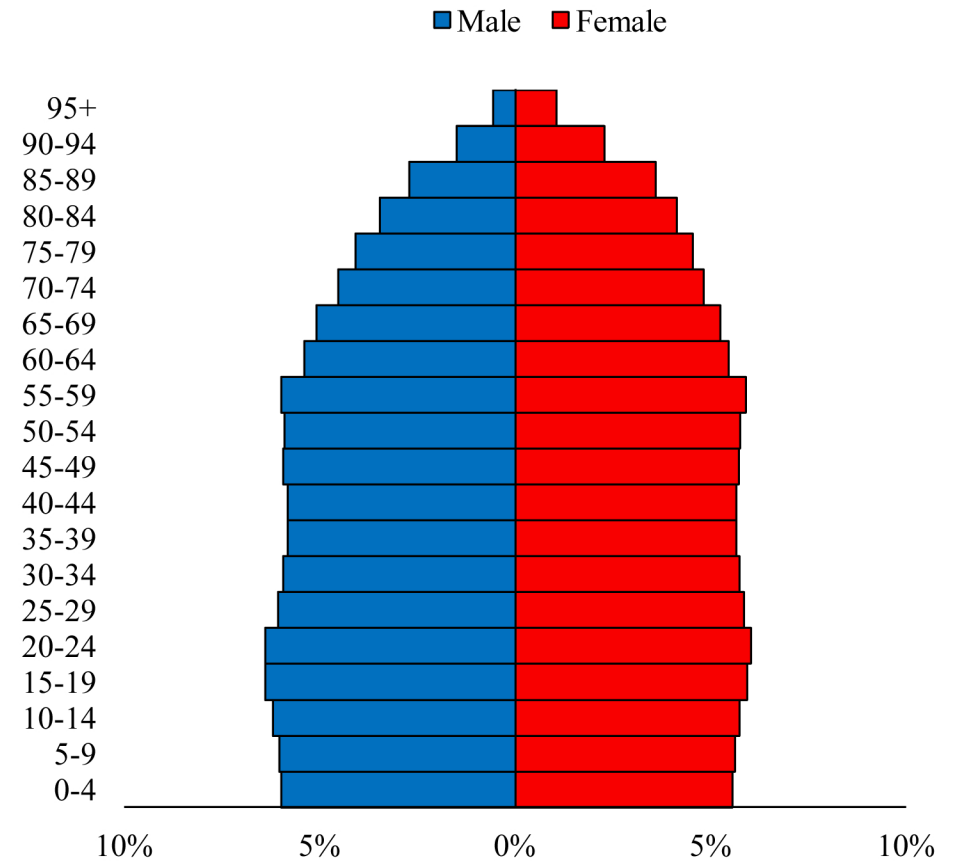

Population Pyramids of Ohio by County

Guernsey County Projected Population Pyramid, 2050

Ohio Projected Population Pyramid, 2050

Go to: <http://scripps.muohio.edu/content/population-pyramids-ohio-county-2010-2050> to download individual population pyramids (PDF, J-PEG, TIFF formats available).

Note: Population pyramids display % of populations by 5 years age groups.

Citation: Mehdizadeh, S., Ritchey, P. N., Tipsuk, P., & Yamashita, T. (2012). Population Pyramids of Ohio by County. Scripps Gerontology Center, Miami University, Oxford, OH.