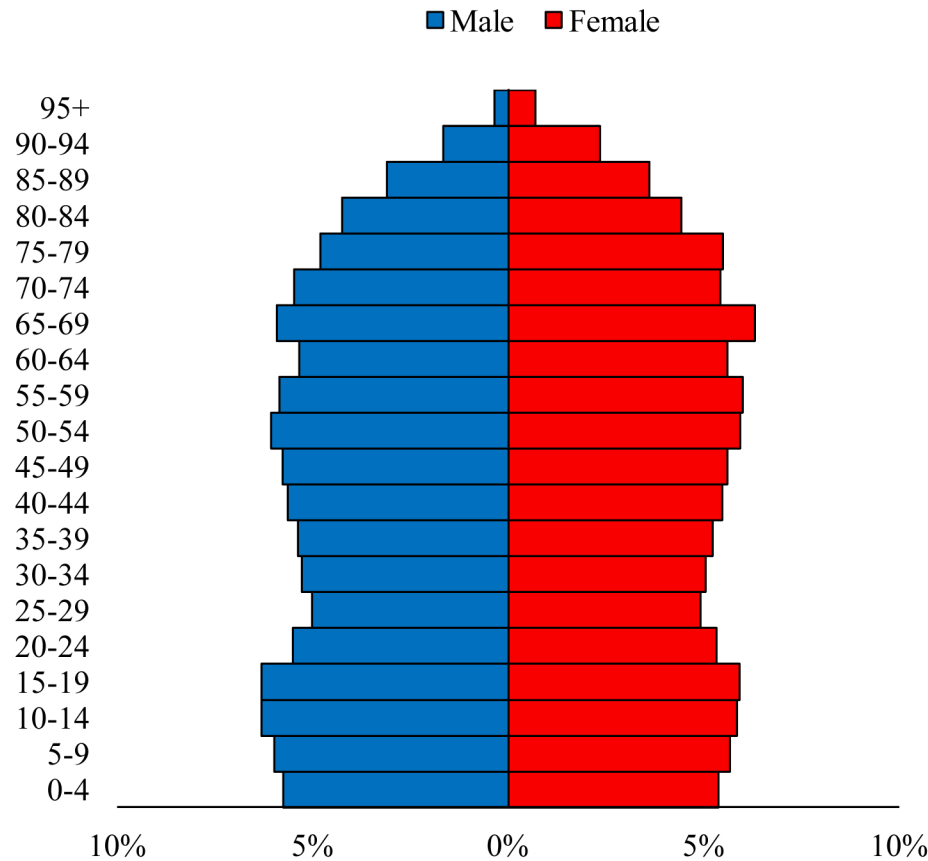

Population Pyramids of Ohio by County

Guernsey County Projected Population Pyramid, 2050

Ohio Projected Population Pyramid, 2050

Go to: <http://scripps.muohio.edu/content/population-pyramids-ohio-county-2010-2050> to download individual population pyramids (PDF, J-PEG, TIFF formats available).

Note: Population pyramids display % of populations by 5 years age groups.

Citation: Mehdizadeh, S., Ritchey, P. N., Tipsuk, P., & Yamashita, T. (2012). Population Pyramids of Ohio by County. Scripps Gerontology Center, Miami University, Oxford, OH.